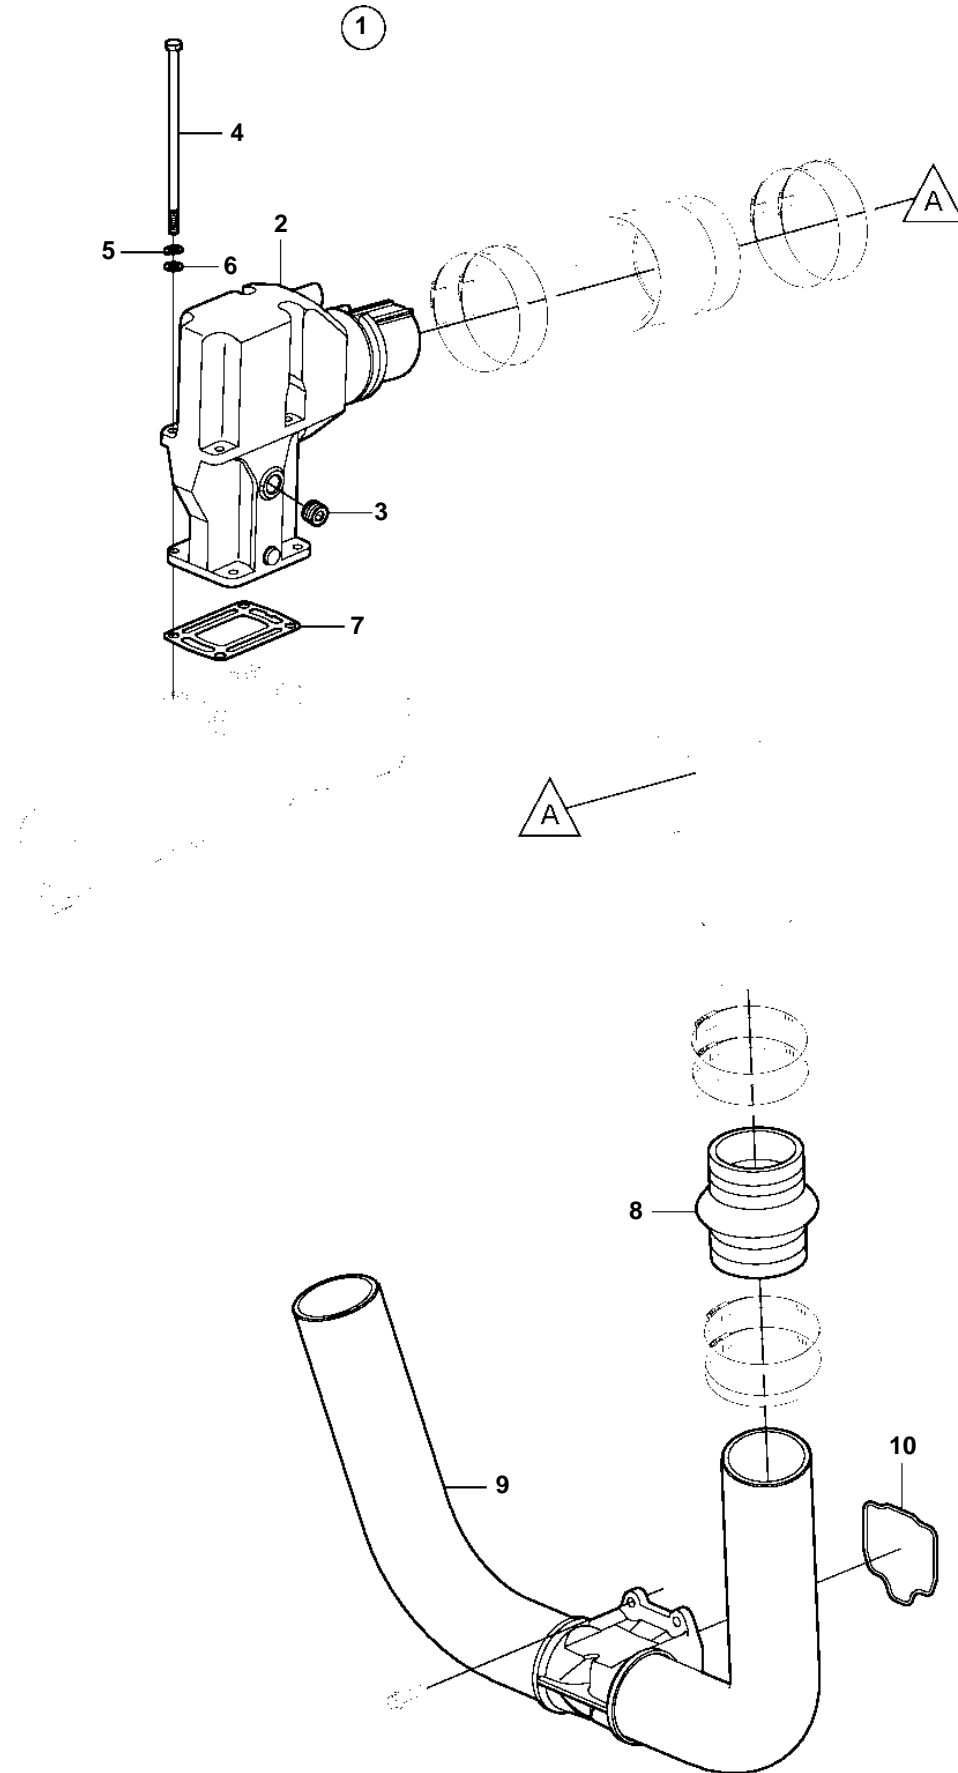

8.1Gi-G, 8.1Gi-GF, 8.1GXi-F, 8.1GXi-FF, 8.1OSi-C, 8.1OSi-CF

8.1Gi-G, 8.1Gi-GF, 8.1GXi-F, 8.1GXi-FF, 8.1OSi-C, 8.1OSi-CF

REF	PART NO.	QTY	DESCRIPTION
1	3589608	2	Exhaust pipe kit
2	3862627	2	· Exhaust riser
3	3850999	4	· Plug
4	3852830	8	· Screw
5	3852002	8	· Lock washer
6	3852058	8	· Washer
7	3863191	1	· Gasket kit
		2	· · Gasket
8	3863450	2	· Bellows
9	3589606	2	· Exhaust pipe
10	3587651	1	· Sealing kit