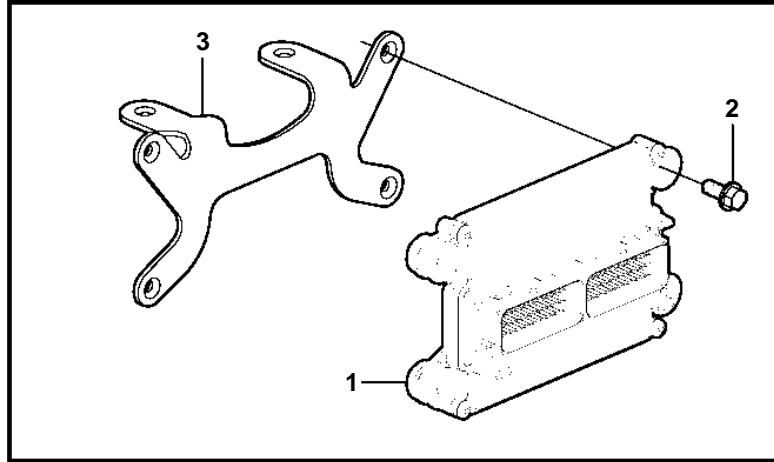

8.1Gi-G, 8.1Gi-GF, 8.1OSi-C, 8.1OSi-CF

22416

8.1Gi-G, 8.1Gi-GF, 8.1OSi-C, 8.1OSi-CF

REF	PART NO.	QTY	DESCRIPTION
1	3843863	1	Ecu
2	3843651	4	Screw
3	3817811	1	Bracket
4	3861301	2	Knock sensor
5	3842442	1	Oil pressure sensor
6	3842440	1	Fitting
7	3857816	1	Bushing
8	3808516	1	Sensor, crankshaft position
9		1	· O-ring
10	3861262	1	Screw
11	3862500	2	Temperature sensor
12	3854527	1	Sensor, MAT
13	3861321	1	Sensor, MAP
14	3858988	1	· Seal
15	3861240	1	Screw
16	3850397	1	Switch, coolant water temp.
17	3808513	1	Sensor, camshaft position
18			O-ring
19		1	Screw
20		1	Spacer