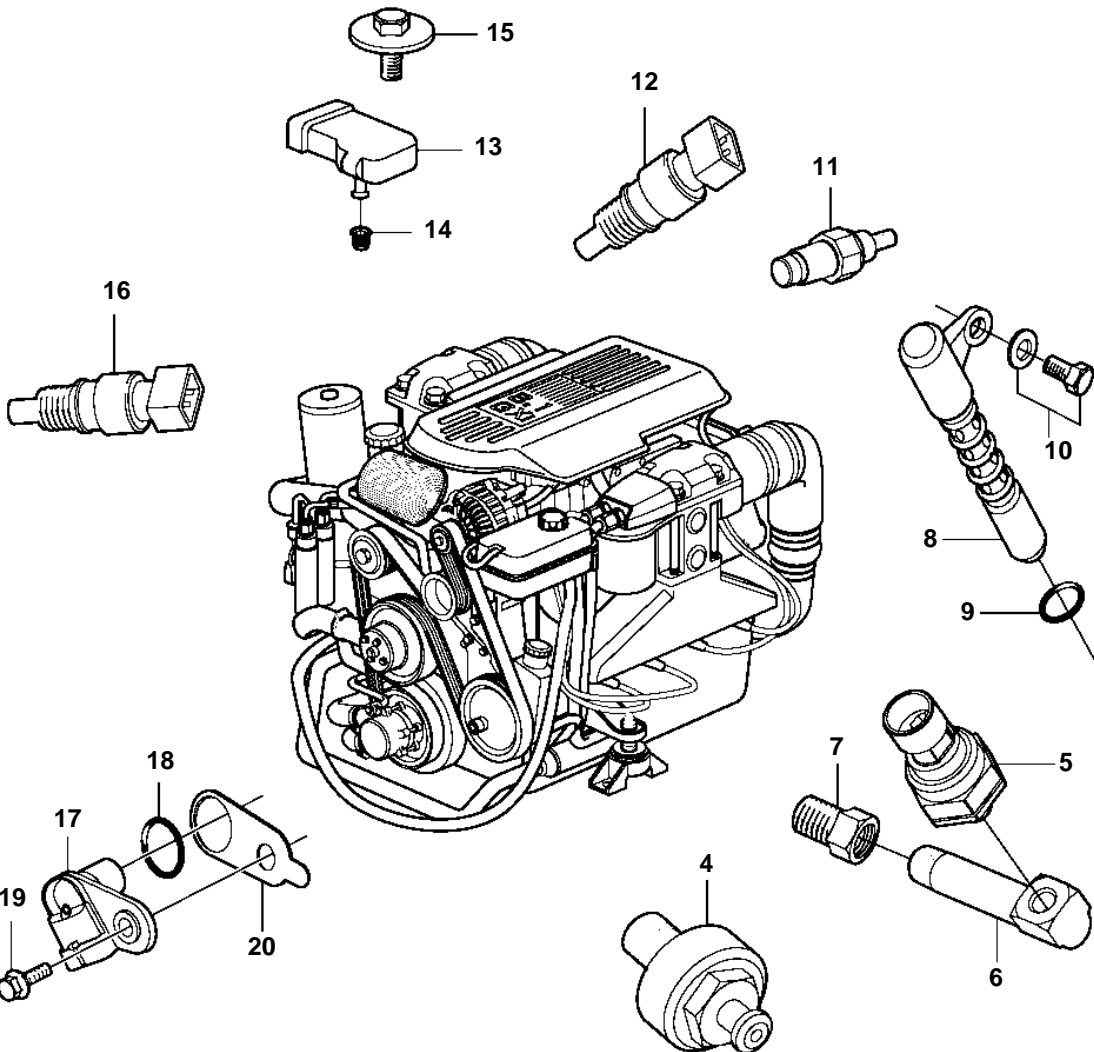

8.1Gi-G, 8.1Gi-GF, 8.1OSi-C, 8.1OSi-CF

22416

8.1Gi-G, 8.1Gi-GF, 8.1OSi-C, 8.1OSi-CF

REF	PART NO.	QTY	DESCRIPTION
1	3843863	1	Ecu
2	3843651	4	Screw
3	3817811	1	Bracket
4	3861301	2	Knock sensor
5	3842442	1	Oil pressure sensor
6	3842440	1	Fitting
7	3857816	1	Bushing
8	3808516	1	Sensor, crankshaft position
9		1	· O-ring
10	3861262	1	Screw
11	3862500	2	Temperature sensor
12	3854527	1	Sensor, MAT
13	3861321	1	Sensor, MAP
14	3858988	1	· Seal
15	3861240	1	Screw
16	3850397	1	Switch, coolant water temp.
17	3808513	1	Sensor, camshaft position
18			O-ring
19		1	Screw
20		1	Spacer