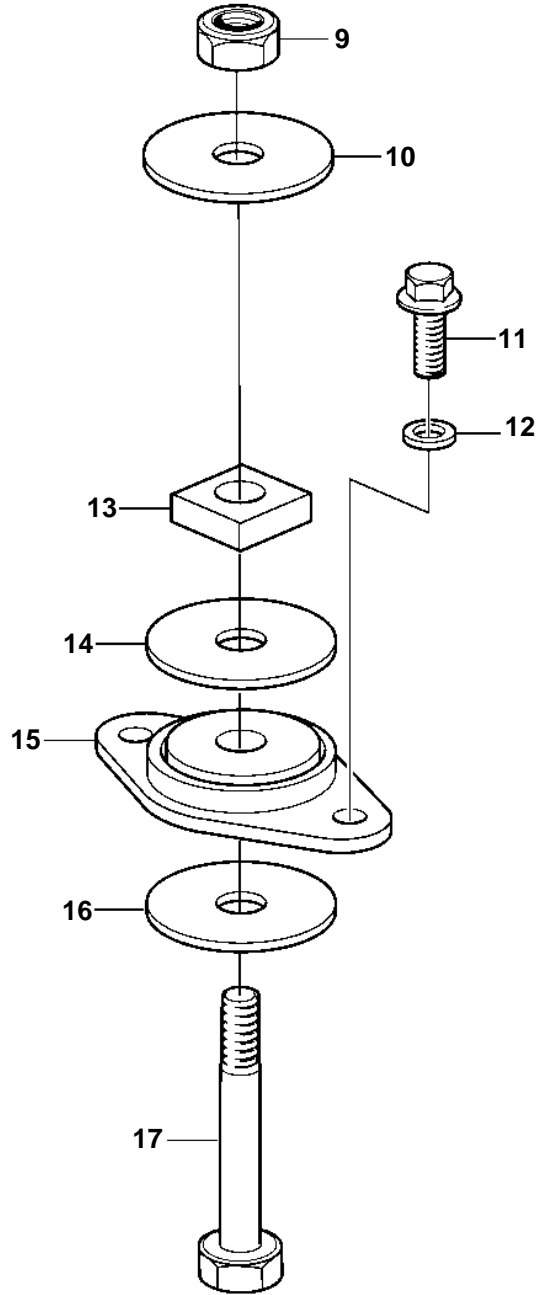

8.1Gi-G, 8.1Gi-GF, 8.1GXi-F, 8.1GXi-FF, 8.1OSi-C, 8.1OSi-CF

8.1Gi-G, 8.1Gi-GF, 8.1GXi-F, 8.1GXi-FF, 8.1OSi-C, 8.1OSi-CF

REF	PART NO.	QTY	DESCRIPTION
1	3818718	2	Bracket
2	3863139	6	Flange screw
3	3852566	2	Screw
4	3852428	2	Washer
5	3853805	2	Rubber cushion
6	3852433	2	Washer
7	3852021	6	Nut
8	3852090	2	Lock washer
9	3862657	2	Nut
10	3852540	2	Washer
11	959968	4	Screw
12	980933	4	Washer
13	3852539	2	Nut
14	3852622	2	Washer
15	3853806	2	Rubber cushion
16	3852542	2	Washer
17	3587962	2	Screw