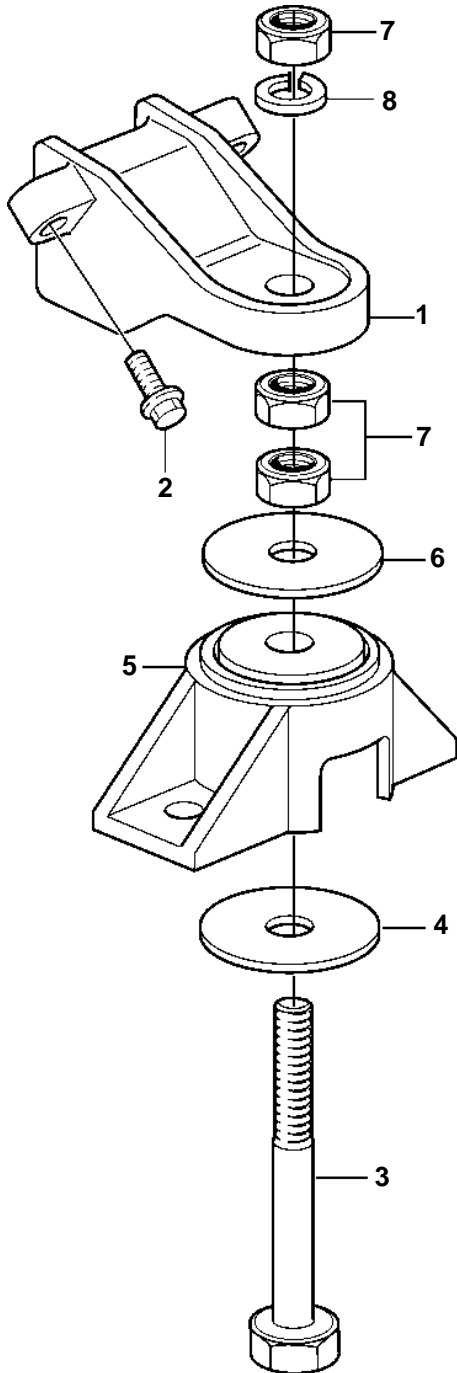

8.1Gi-G, 8.1Gi-GF, 8.1GXi-F, 8.1GXi-FF, 8.1OSi-C, 8.1OSi-CF

8.1Gi-G, 8.1Gi-GF, 8.1GXi-F, 8.1GXi-FF, 8.1OSi-C, 8.1OSi-CF

REF	PART NO.	QTY	DESCRIPTION
1	3818718	2	Bracket
2	3863139	6	Flange screw
3	3852566	2	Screw
4	3852428	2	Washer
5	3853805	2	Rubber cushion
6	3852433	2	Washer
7	3852021	6	Nut
8	3852090	2	Lock washer
9	3862657	2	Nut
10	3852540	2	Washer
11	959968	4	Screw
12	980933	4	Washer
13	3852539	2	Nut
14	3852622	2	Washer
15	3853806	2	Rubber cushion
16	3852542	2	Washer
17	3587962	2	Screw