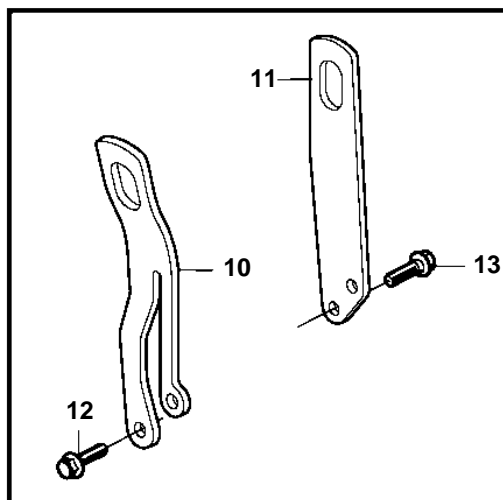

8.1Gi-G, 8.1Gi-GF, 8.1GXi-F, 8.1GXi-FF, 8.1OSi-C, 8.1OSi-CF

8.1Gi-G, 8.1Gi-GF, 8.1GXi-F, 8.1GXi-FF, 8.1OSi-C, 8.1OSi-CF

REF	PART NO.	QTY	DESCRIPTION	NOTES
1	3808517	1	Cylinder head	STARBOARD
	3808518	1	Cylinder head	PORT
2	3861284	1	Gasket	STARBOARD
	3861283	1	Gasket	PORT
3	3861253	8	Screw	L=52mm
4	3861252	4	Screw	L=86mm
5	3861251	24	Screw	L=103mm
6	3859080	2	Valve cover	
7	3861287	2	Gasket	
8	3861260	14	Screw	
9	3861282	14	Gasket	
10	3818432	1	Bracket	PORT
11	3840724	1	Bracket	STARBOARD
12	3863139	1	Flange screw	
13	982702	2	Flange screw	