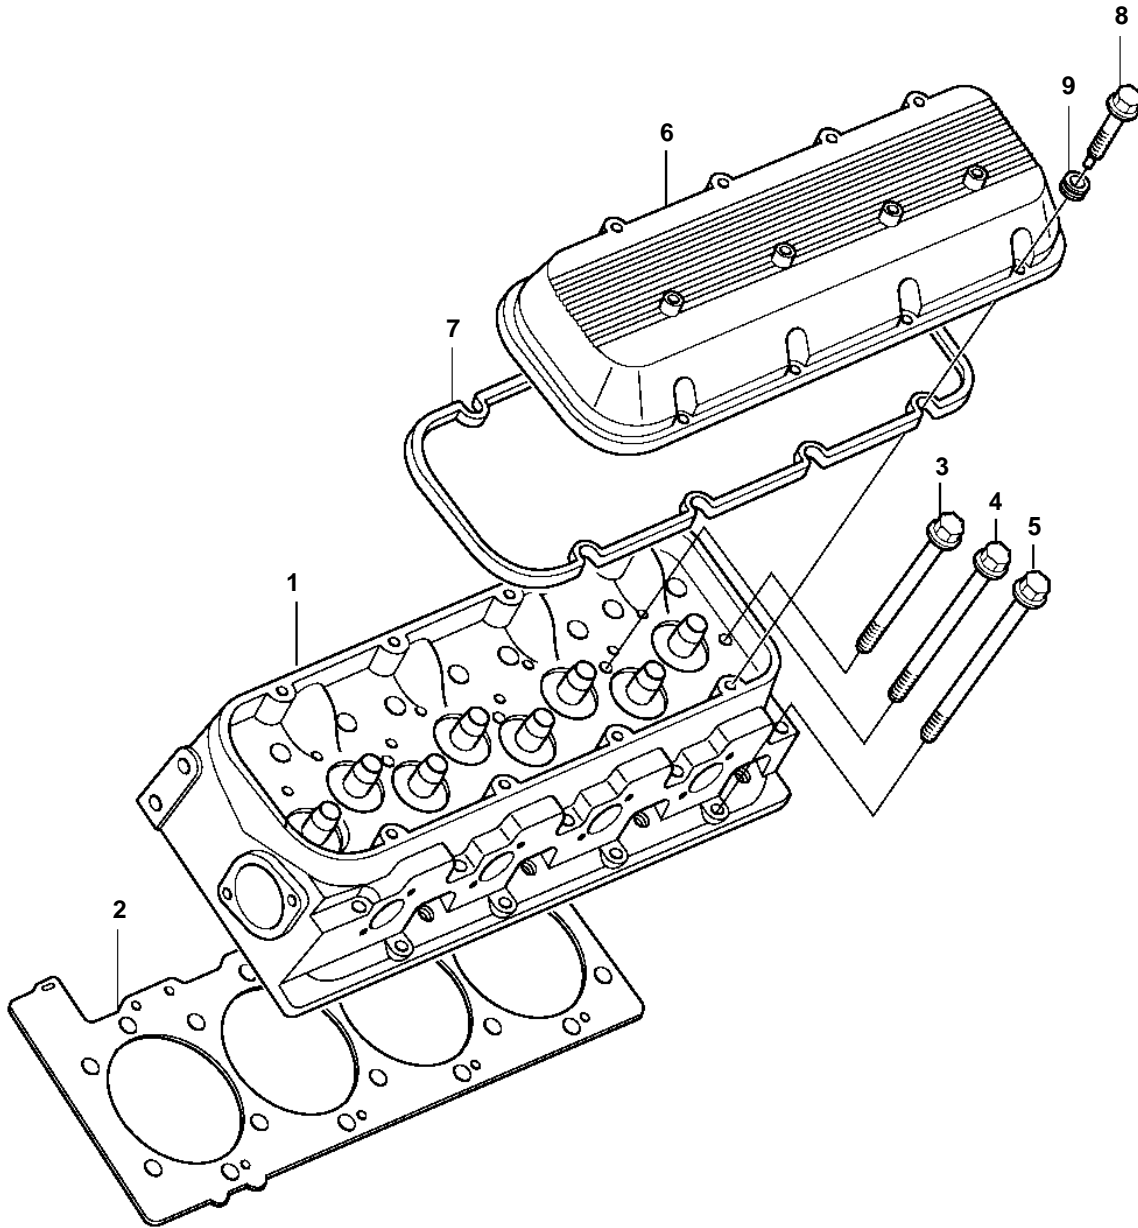

8.1Gi-G, 8.1Gi-GF, 8.1GXi-F, 8.1GXi-FF, 8.1OSi-C, 8.1OSi-CF

8.1Gi-G, 8.1Gi-GF, 8.1GXi-F, 8.1GXi-FF, 8.1OSi-C, 8.1OSi-CF

REF	PART NO.	QTY	DESCRIPTION	NOTES
1	3808517	1	Cylinder head	STARBOARD
	3808518	1	Cylinder head	PORT
2	3861284	1	Gasket	STARBOARD
	3861283	1	Gasket	PORT
3	3861253	8	Screw	L=52mm
4	3861252	4	Screw	L=86mm
5	3861251	24	Screw	L=103mm
6	3859080	2	Valve cover	
7	3861287	2	Gasket	
8	3861260	14	Screw	
9	3861282	14	Gasket	
10	3818432	1	Bracket	PORT
11	3840724	1	Bracket	STARBOARD
12	3863139	1	Flange screw	
13	982702	2	Flange screw	