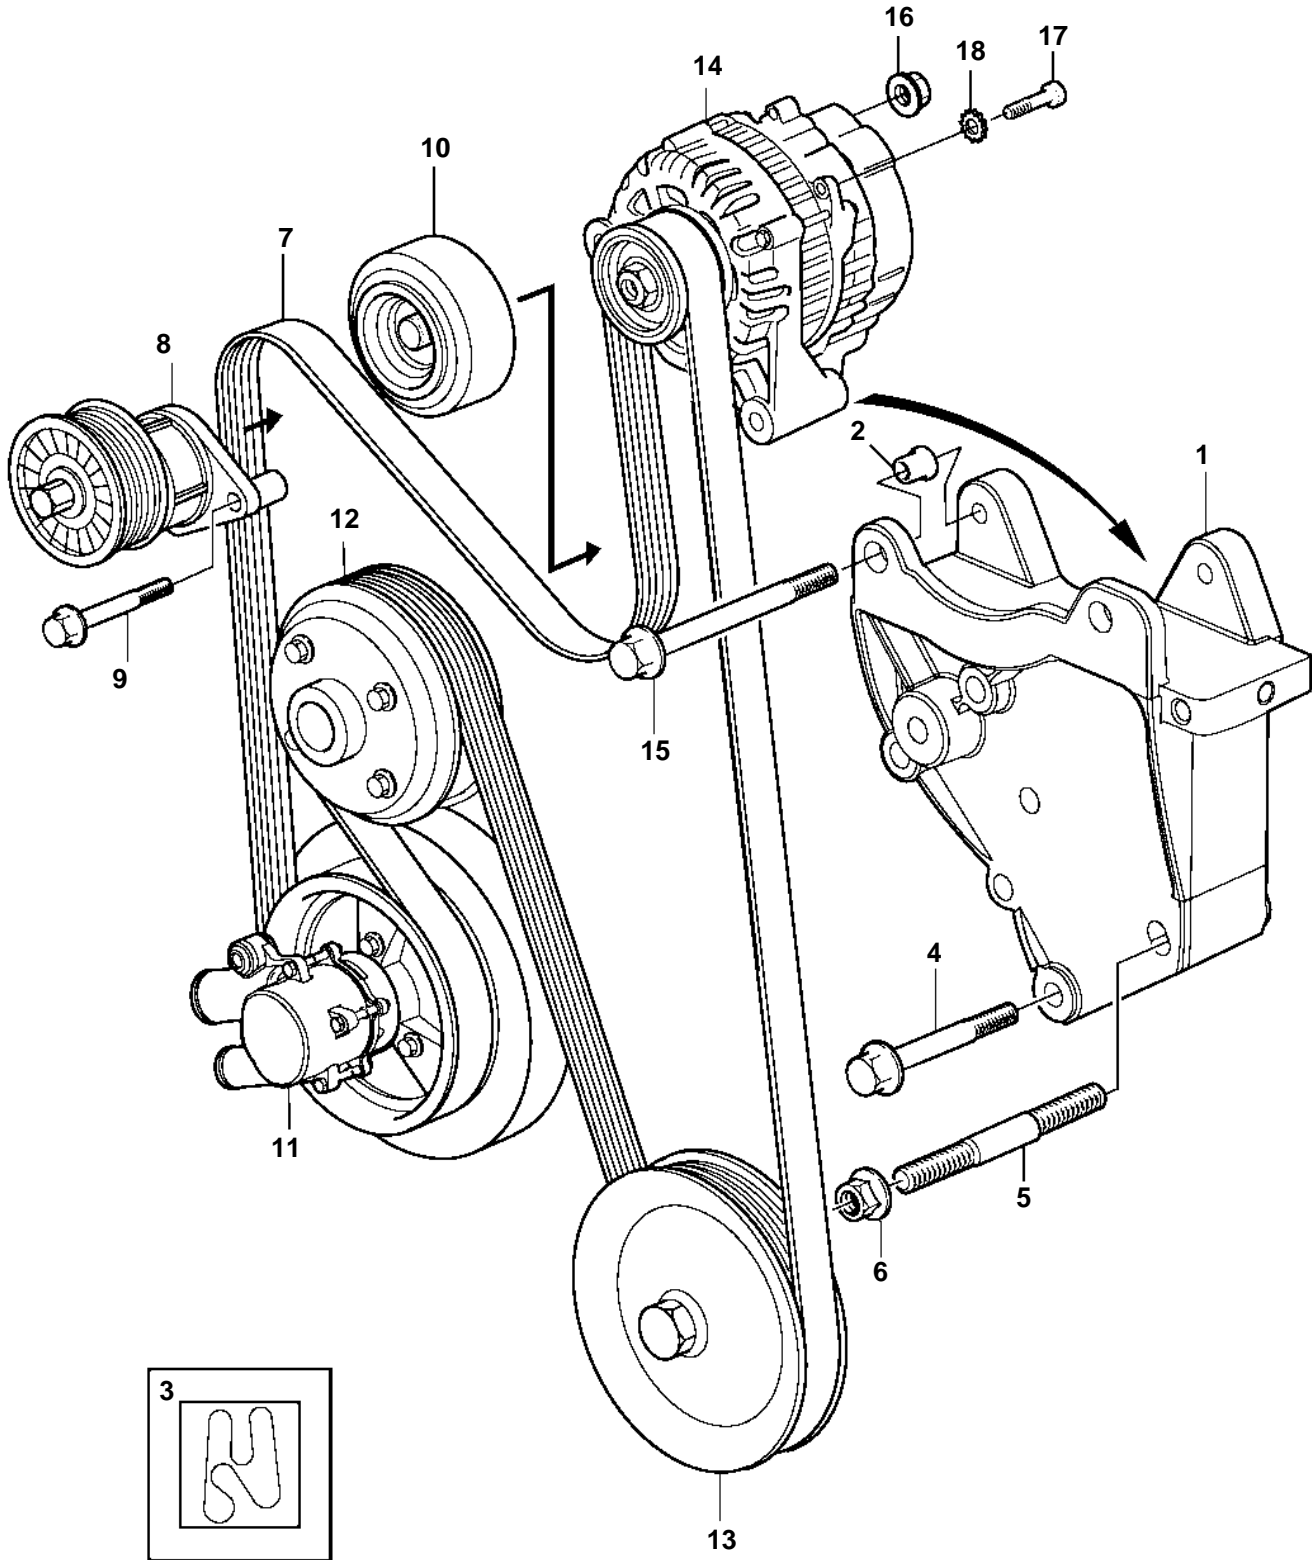

8.1Gi-G, 8.1Gi-GF, 8.1GXi-F, 8.1GXi-FF, 8.1OSi-C, 8.1OSi-CF

8.1Gi-G, 8.1Gi-GF, 8.1GXi-F, 8.1GXi-FF, 8.1OSi-C, 8.1OSi-CF

REF	PART NO.	QTY	DESCRIPTION
1	3819032	1	Bracket
2	3863175	2	· Bushing
3	3863274	1	Decal
4	3861016	3	Screw
5	3843813	1	Stud
6	971098	1	Flange lock nut
7	3817290	1	Drive belt
8	3587858	1	Belt tensioner
9	965187	2	Screw
10	3861009	1	Pulley
11		1	Pumpsea water
12		1	Pulleycirculation pump
13		1	Pulleypower steering pump
14	3862665	1	Alternator
15	947790	2	Flange screw
16	945408	1	Flange nut
17	3852208	1	Screw
18	3852520	1	Washer