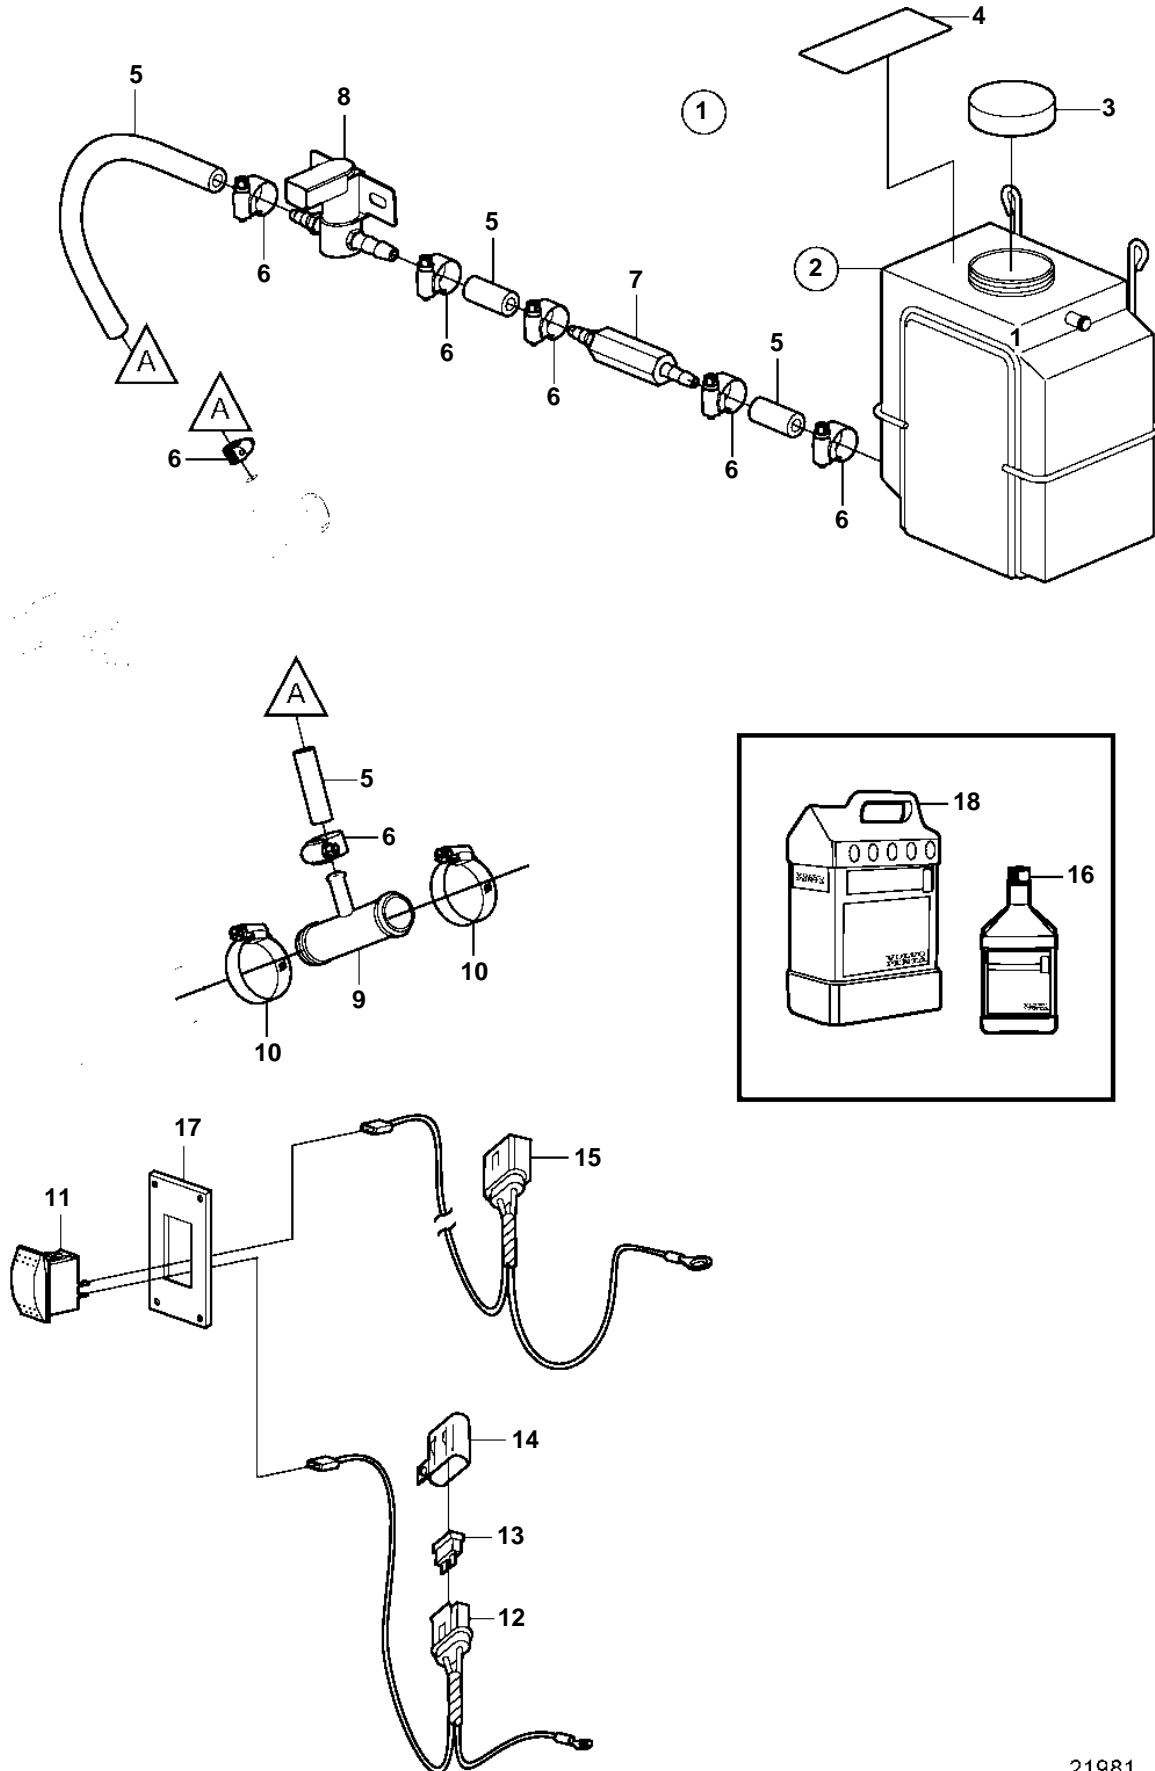

8.1Gi-G, 8.1Gi-GF, 8.1GXi-F, 8.1GXi-FF

8.1Gi-G, 8.1Gi-GF, 8.1GXi-F, 8.1GXi-FF

REF	PART NO.	QTY	DESCRIPTION	NOTES
1	41103100	1	Cleaner kit	
2	3862039	1	• Tank	
3	3858990	1	• • Cap	
4	7741899	1	• Decal	
5		1	• Hose	CUT
6	3853794	6	• Clamp	
7	3817257	1	• Filter	
8	3808911	1	• Solenoid valve	
9	3589414	1	• T-nipple	
10	3853786	2	• Clamp	
11	3862491	1	• Switch	
12	3862489	1	• Wiring harness	
13	983966	1	• • Fuse	
14	8072808	1	• • Cover	
15	3862490	1	• Cable harness	
16	41103103	X	• Neutralizing agent	1 QUART (946ml)
17	3862899	1	• Switch plate	BLACK
	3862898	X	Switch plate	WHITE
	3862900	X	Switch plate	WOODGRAIN
18	41103102	X	Neutralizing agent	1 GALLON (3.78L)