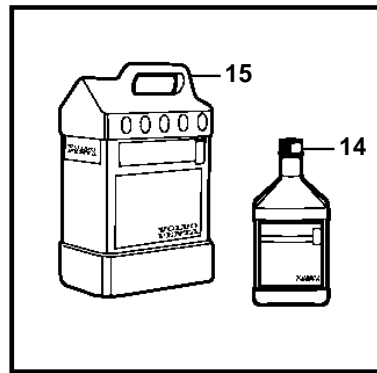

8.1OSi-C, 8.1OSi-CF

8.10Si-C, 8.10Si-CF

REF	PART NO.	QTY	DESCRIPTION	NOTES
1	3862039	1	Tank	
2	3858990	1	• Cap	
3	7741899	1	Decal	
4		1	Hose	CUT
5	3853794	6	Clamp	
6	3817257	1	Filter	
7	3808911	1	Solenoid valve	
8	3862491	1	Switch	
9	3862489	1	Wiring harness	
10	983966	1	• Fuse	
11	8072808	1	• Cover	
12	3862490	1	Cable harness	
13	3862899	1	Switch plate	BLACK
	3862898	X	Switch plate	WHITE
	3862900	X	Switch plate	WOODGRAIN
14	41103103	X	Neutralizing agent	1 QUART (946ml)
15	41103102	X	Neutralizing agent	1 GALLON (3.78L)