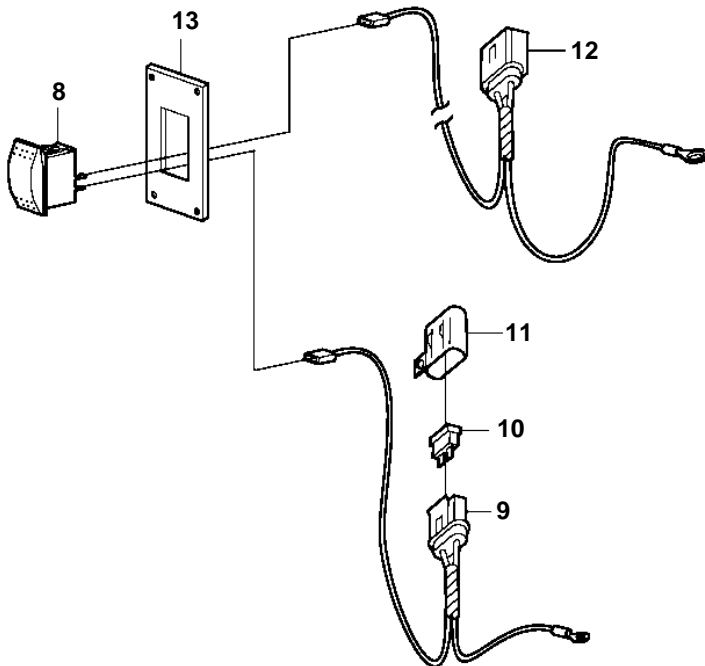

8.1OSi-C, 8.1OSi-CF

8.10Si-C, 8.10Si-CF

REF	PART NO.	QTY	DESCRIPTION	NOTES
1	3862039	1	Tank	
2	3858990	1	• Cap	
3	7741899	1	Decal	
4		1	Hose	CUT
5	3853794	6	Clamp	
6	3817257	1	Filter	
7	3808911	1	Solenoid valve	
8	3862491	1	Switch	
9	3862489	1	Wiring harness	
10	983966	1	• Fuse	
11	8072808	1	• Cover	
12	3862490	1	Cable harness	
13	3862899	1	Switch plate	BLACK
	3862898	X	Switch plate	WHITE
	3862900	X	Switch plate	WOODGRAIN
14	41103103	X	Neutralizing agent	1 QUART (946ml)
15	41103102	X	Neutralizing agent	1 GALLON (3.78L)