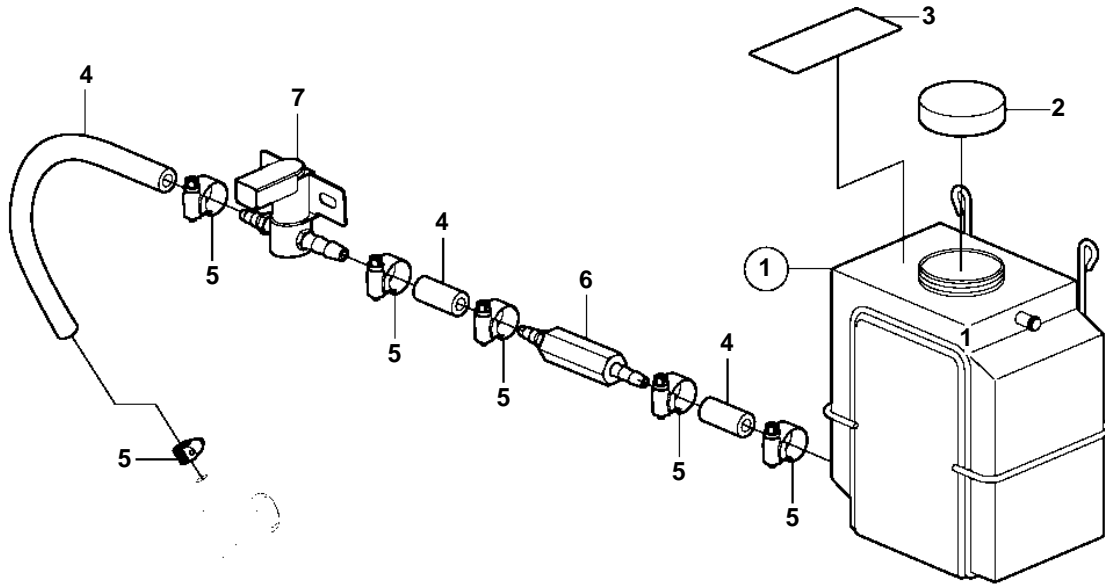

8.1OSi-C, 8.1OSi-CF

8.10Si-C, 8.10Si-CF

REF	PART NO.	QTY	DESCRIPTION	NOTES
1	3862039	1	Tank	
2	3858990	1	• Cap	
3	7741899	1	Decal	
4		1	Hose	CUT
5	3853794	6	Clamp	
6	3817257	1	Filter	
7	3808911	1	Solenoid valve	
8	3862491	1	Switch	
9	3862489	1	Wiring harness	
10	983966	1	• Fuse	
11	8072808	1	• Cover	
12	3862490	1	Cable harness	
13	3862899	1	Switch plate	BLACK
	3862898	X	Switch plate	WHITE
	3862900	X	Switch plate	WOODGRAIN
14	41103103	X	Neutralizing agent	1 QUART (946ml)
15	41103102	X	Neutralizing agent	1 GALLON (3.78L)