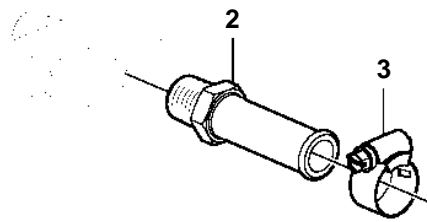

8.1Gi-GF, 8.1GXi-FF, 8.1OSi-CF

1

8.1Gi-GF, 8.1GXi-FF, 8.1OSi-CF

REF	PART NO.	QTY	DESCRIPTION	NOTES
1	3818029	1	Hot water outlet	
2	3861672	1	· Nipple	
3	3863439	6	· Clamp	
4	855844	1	· Thermostat	
5	3860613	1	· Fitting	
6		X	Hoseexpansion tank	CUT