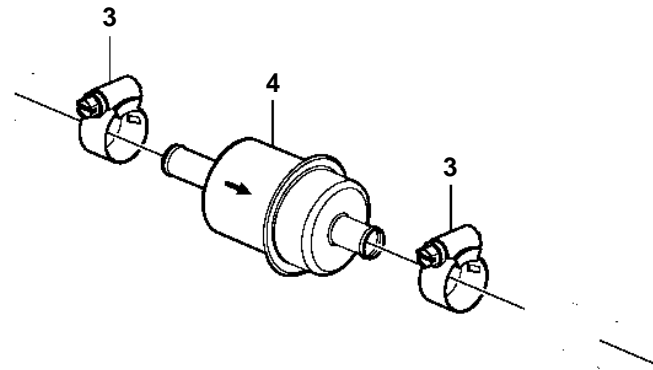

8.1Gi-GF, 8.1GXi-FF, 8.1OSi-CF

1

8.1Gi-GF, 8.1GXi-FF, 8.1OSi-CF

REF	PART NO.	QTY	DESCRIPTION	NOTES
1	3818029	1	Hot water outlet	
2	3861672	1	· Nipple	
3	3863439	6	· Clamp	
4	855844	1	· Thermostat	
5	3860613	1	· Fitting	
6		X	Hoseexpansion tank	CUT