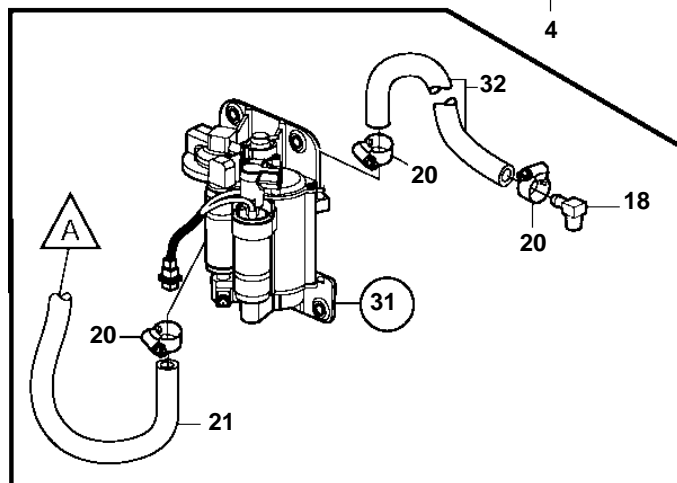

8.1Gi-G, 8.1GXi-F, 8.1OSi-C

22504

8.1Gi-G, 8.1GXi-F, 8.1OSi-C

REF	PART NO.	QTY	DESCRIPTION	NOTES
1	3861341	1	Circulation pump	
2	3861313	1	Pulley	
3	3861254	4	Screw	
4	3861246	3	Screw	L=65mm
		1	Screw	L=95mm
5	3861285	2	Gasket	
6	3861308	1	Pipe	
7	3861245	3	Screw	
8	965185	1	Flange screw	
9	3861286	2	Gasket	
10	3861298	1	Hose	
		2	· Clamp	NOT SERVICED
11	3861000	1	O-ring	
12	3852071	1	O-ring	
13	3853983	1	Thermostat	
14	3819500	1	Thermostat housing	
15	982702	1	Flange screw	
16	969313	1	Flange screw	
17	980933	1	Washer	
18	3853597	2	Elbow	
19	3857816	1	Bushing	
20	3860413	4	Clamp	
21	3860590	1	Hose	
22	3808670	1	Hose	
23	982644	1	Clamp	
24	3862693	1	Hose	
25	982716	2	Clamp	
26	3863441	2	Clamp	
27	3860849	1	Hose	
28	982644	1	Clamp	
29	3860850	1	Hose	
30	3863438	2	Clamp	
31		1	Fuel pump kit	
32	3860410	1	Hose