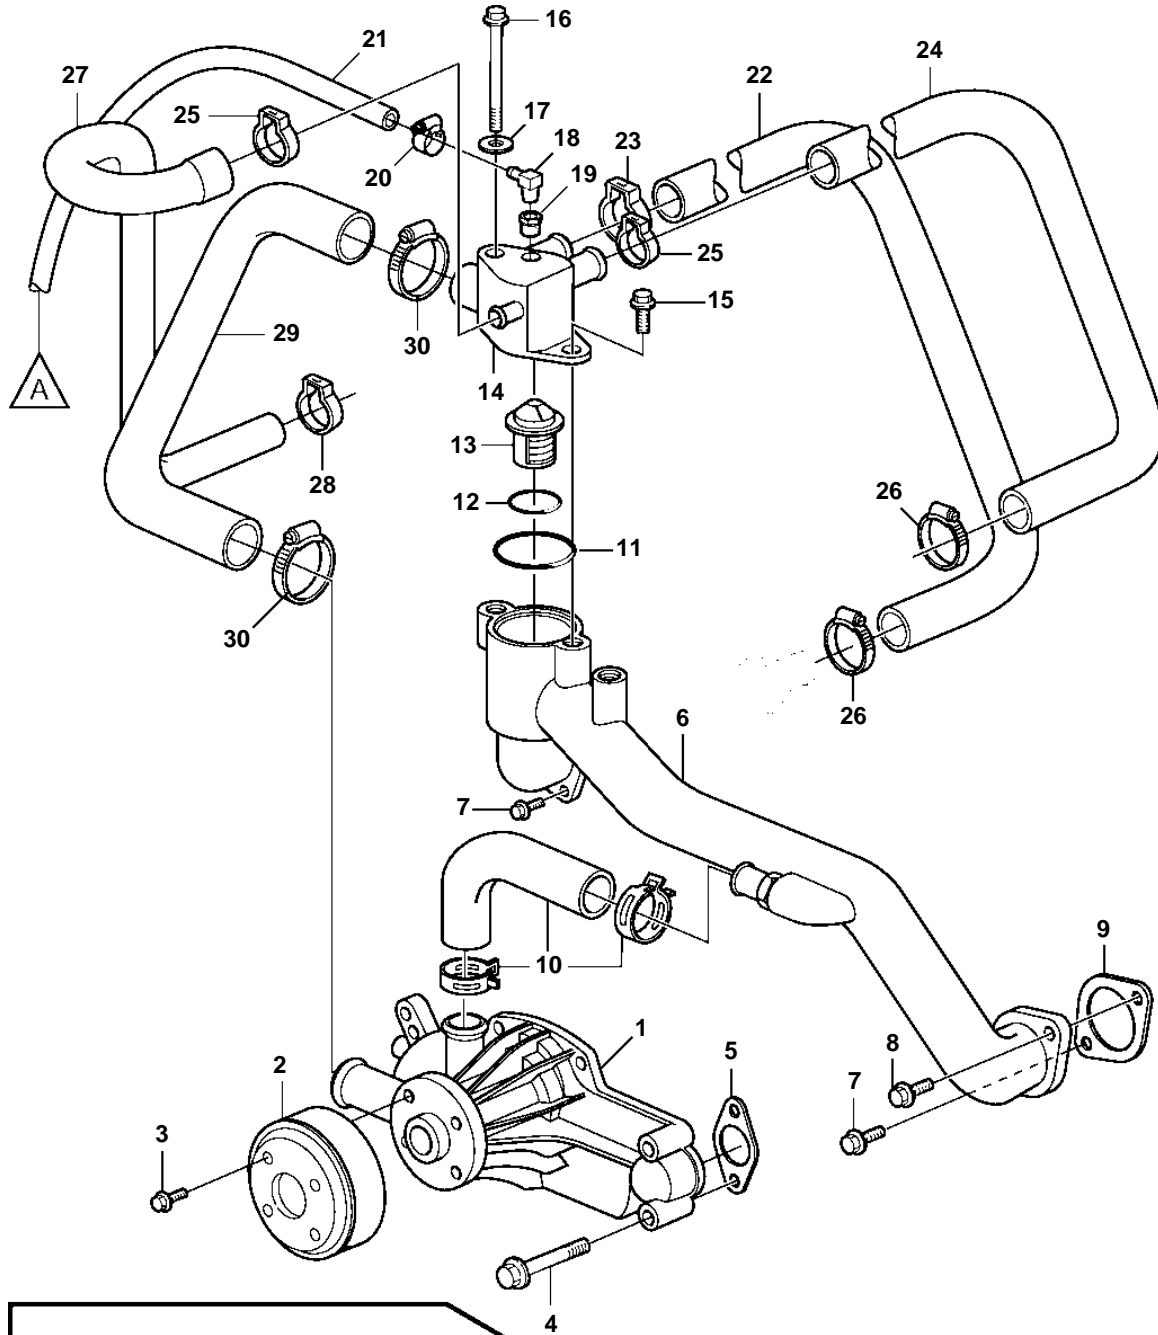

8.1Gi-G, 8.1GXi-F, 8.1OSi-C

22504

## 8.1Gi-G, 8.1GXi-F, 8.1OSi-C

REF	PART NO.	QTY	DESCRIPTION	NOTES
1	3861341	1	Circulation pump	
2	3861313	1	Pulley	
3	3861254	4	Screw	
4	3861246	3	Screw	L=65mm
		1	Screw	L=95mm
5	3861285	2	Gasket	
6	3861308	1	Pipe	
7	3861245	3	Screw	
8	965185	1	Flange screw	
9	3861286	2	Gasket	
10	3861298	1	Hose	
		2	· Clamp	NOT SERVICED
11	3861000	1	O-ring	
12	3852071	1	O-ring	
13	3853983	1	Thermostat	
14	3819500	1	Thermostat housing	
15	982702	1	Flange screw	
16	969313	1	Flange screw	
17	980933	1	Washer	
18	3853597	2	Elbow	
19	3857816	1	Bushing	
20	3860413	4	Clamp	
21	3860590	1	Hose	
22	3808670	1	Hose	
23	982644	1	Clamp	
24	3862693	1	Hose	
25	982716	2	Clamp	
26	3863441	2	Clamp	
27	3860849	1	Hose	
28	982644	1	Clamp	
29	3860850	1	Hose	
30	3863438	2	Clamp	
31		1	Fuel pump kit	
32	3860410	1	Hose	