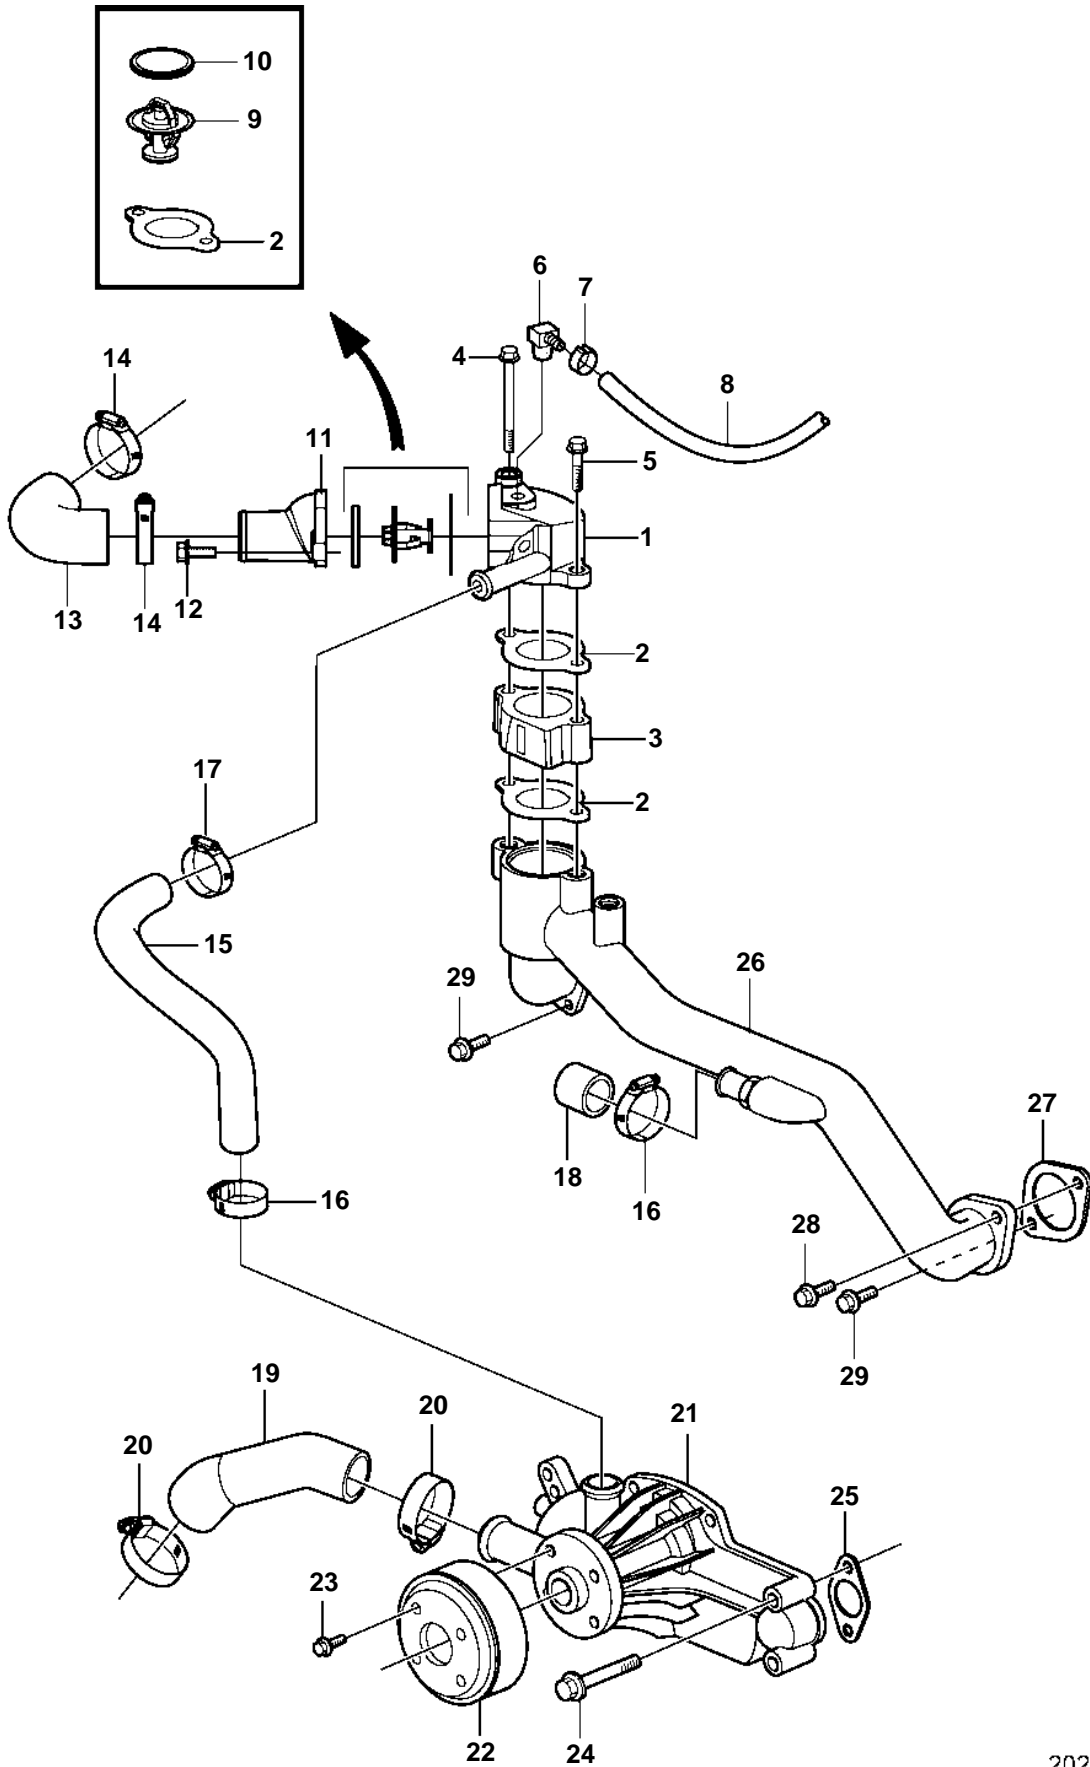

8.1Gi-GF, 8.1GXi-FF, 8.1OSi-CF

8.1Gi-GF, 8.1GXl-FF, 8.1OSi-CF

REF	PART NO.	QTY	DESCRIPTION	NOTES
1	3860987	1	Thermostat housing	
2	3852111	3	Gasket	
3	3819501	1	Adapter	
4	973096	1	Flange screw	
5	965187	1	Screw	
6	3860585	1	Fitting	
7	982643	1	Clamp	
8	3861533	1	Hose	
9	3831426	1	Thermostat kit	
10	416033	1	· Sealing ring	
11	3860977	1	Thermostat housing	
12	3860163	2	Screw	
13	3860914	1	Hose	
14	3812304	2	Clamp	
15	3860953	1	Hose	
16	3853780	2	Clamp	
17	3863439	1	Clamp	
18	3842937	1	Cap	
19	3860915	1	Hose	
20	3863438	2	Clamp	
21	3861341	1	Circulation pump	
22	3861313	1	Pulley	
23	3861254	4	Screw	
24	3861246	3	Screw	L=65mm
		1	Screw	L=95mm
25	3861285	2	Gasket	
26	3861308	1	Pipe, crossover	
27	3861286	2	Gasket	
28	965185	1	Flange screw	
29	3861245	3	Screw	