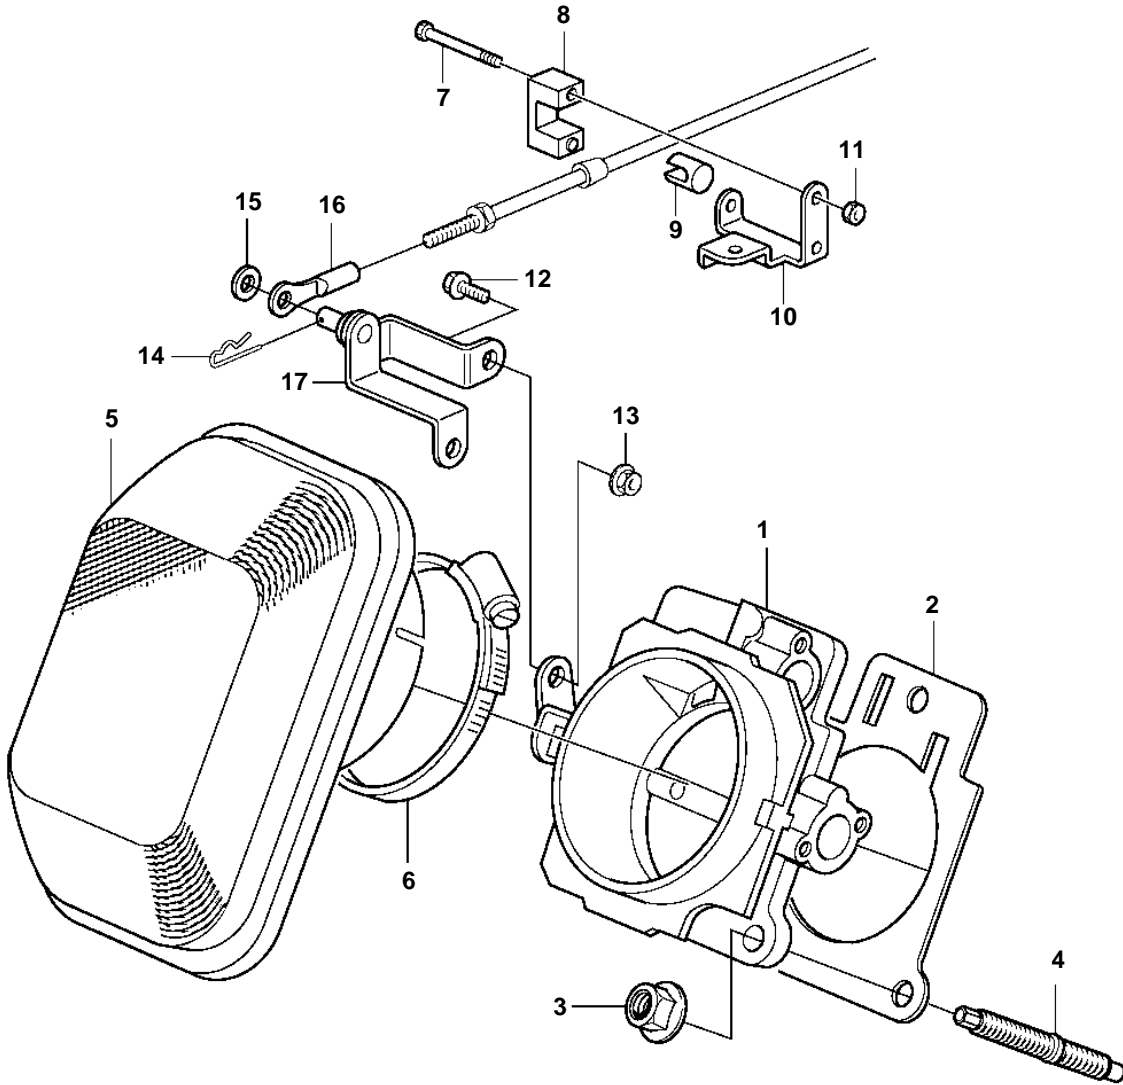

8.1GXi-E, 8.1GXi-EF, 8.1GXii-E

21004

8.1GXi-E, 8.1GXi-EF, 8.1GXii-E

REF	PART NO.	QTY	DESCRIPTION	NOTES
1	3863475	1	Throttle body	
	3857698	1	• Valve, idle air control	
	3857487	1	• Sensor, throttle position	
2	3861007	1	Gasket	
3	981124	3	Flange nut	
4	3857486	3	Stud	
5	3861345	1	Flame arrestor	
		1	• SensorMAT	NOT SERVICED
6	3588160	1	Clamp	
7	3852048	1	Screw	
8	3850266	1	Anchorage	
9	3852019	1	Retainer	
10	3860857	1	Bracket	
11	3852118	1	Nut	
12	3853428	1	Screw	5/16"-18
	3852373	1	Screw	1/4"-20
13	3852009	1	Nut	5/16"-18
	3852118	1	Nut	1/4"-20
14	3852052	1	Cotter pin	
15	3852193	1	Washer	
16	3850941	1	Adapter	
17	3860952	1	Bracket	
18		1	Bracket	DUAL STATION
19	3850941	2	Adapter	
20	3589840	1	Spacer	
21	983643	1	Flange screw	
22	3850266	2	Anchorage	
23	3852019	2	Retainer	