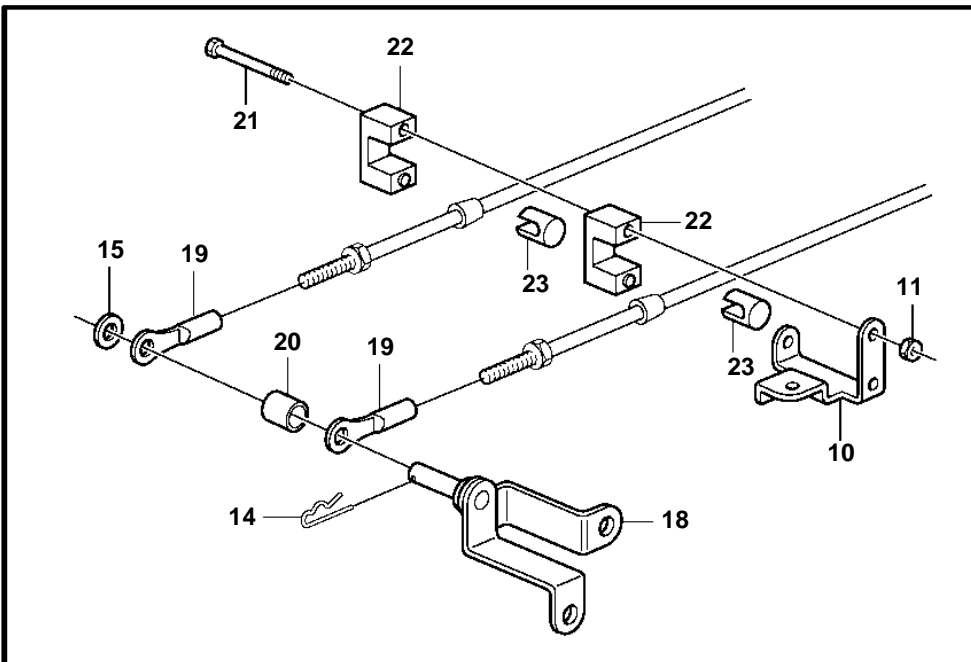

8.1GXi-E, 8.1GXi-EF, 8.1GXii-E

21004

8.1GXi-E, 8.1GXi-EF, 8.1GXii-E

REF	PART NO.	QTY	DESCRIPTION	NOTES
1	3863475	1	Throttle body	
	3857698	1	• Valve, idle air control	
	3857487	1	• Sensor, throttle position	
2	3861007	1	Gasket	
3	981124	3	Flange nut	
4	3857486	3	Stud	
5	3861345	1	Flame arrestor	
		1	• SensorMAT	NOT SERVICED
6	3588160	1	Clamp	
7	3852048	1	Screw	
8	3850266	1	Anchorage	
9	3852019	1	Retainer	
10	3860857	1	Bracket	
11	3852118	1	Nut	
12	3853428	1	Screw	5/16"-18
	3852373	1	Screw	1/4"-20
13	3852009	1	Nut	5/16"-18
	3852118	1	Nut	1/4"-20
14	3852052	1	Cotter pin	
15	3852193	1	Washer	
16	3850941	1	Adapter	
17	3860952	1	Bracket	
18		1	Bracket	DUAL STATION
19	3850941	2	Adapter	
20	3589840	1	Spacer	
21	983643	1	Flange screw	
22	3850266	2	Anchorage	
23	3852019	2	Retainer	