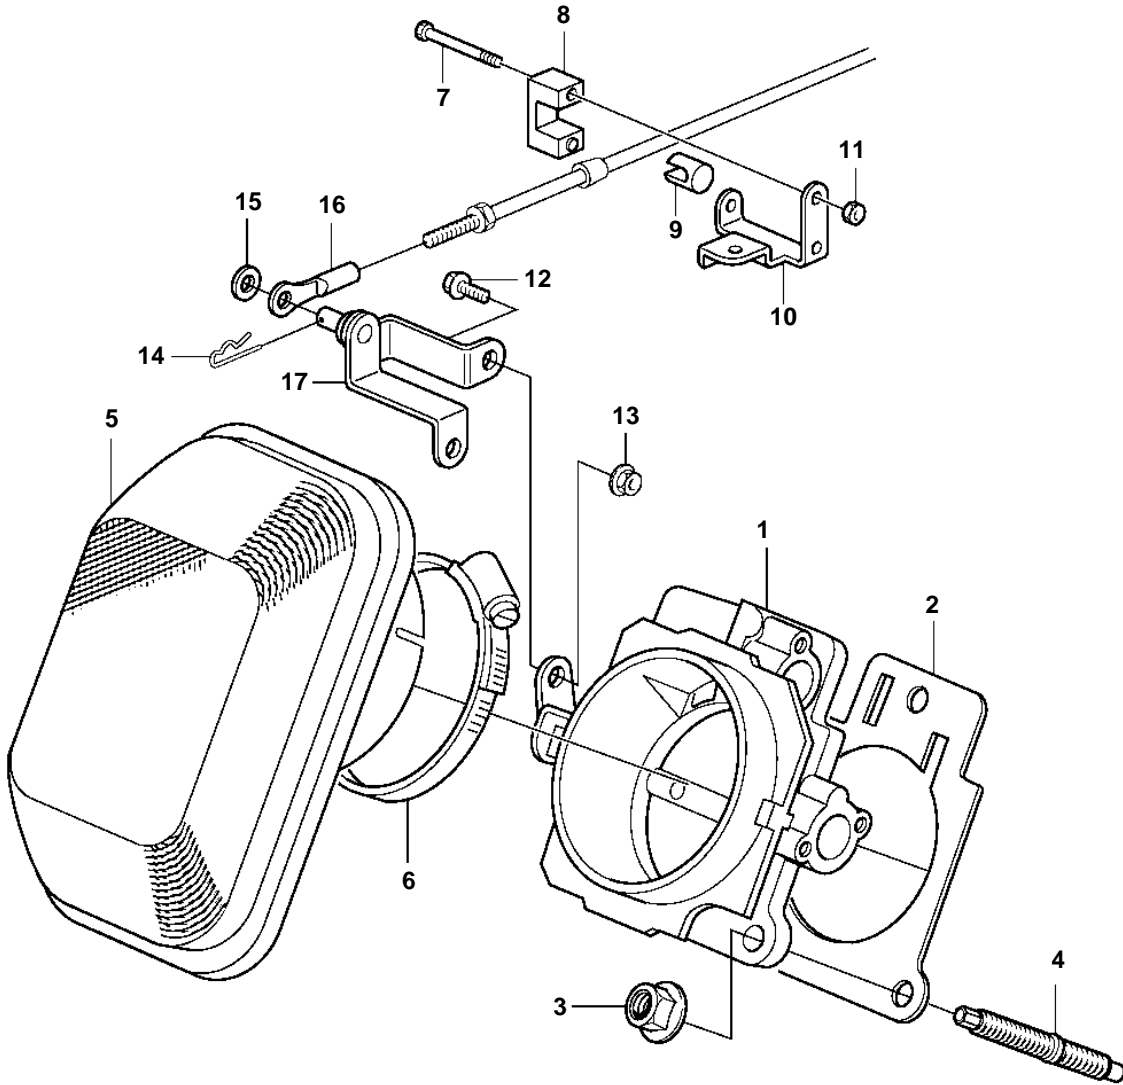

8.1Gi-F, 8.1Gi-FF, 8.1OSi-B, 8.1OSi-BF, 8.1GiI-F

21004

8.1Gi-F, 8.1Gi-FF, 8.1OSi-B, 8.1OSi-BF, 8.1GiI-F

REF	PART NO.	QTY	DESCRIPTION	NOTES
1	3861008	1	Throttle body	
	3857698	1	• Valve, idle air control	
	3857487	1	• Sensor, throttle position	
2	3861007	1	Gasket	
3	981124	3	Flange nut	
4	3857486	3	Stud	
5	3861345	1	Flame arrestor	
		1	• SensorMAT	NOT SERVICED
6	3588160	1	Clamp	
7	3852048	1	Screw	
8	3850266	1	Anchorage	
9	3852019	1	Retainer	
10	3860857	1	Bracket	
11	3852118	1	Nut	
12	3853428	1	Screw	5/16"-18
	3852373	1	Screw	1/4"-20
13	3852009	1	Nut	5/16"-18
	3852118	1	Nut	1/4"-20
14	3852052	1	Cotter pin	
15	3852193	1	Washer	
16	3850941	1	Adapter	
17	3860952	1	Bracket	
18		1	Bracket	DUAL STATION
19	3850941	2	Adapter	
20	3589840	1	Spacer	
21	983643	1	Flange screw	
22	3850266	2	Anchorage	
23	3852019	2	Retainer	