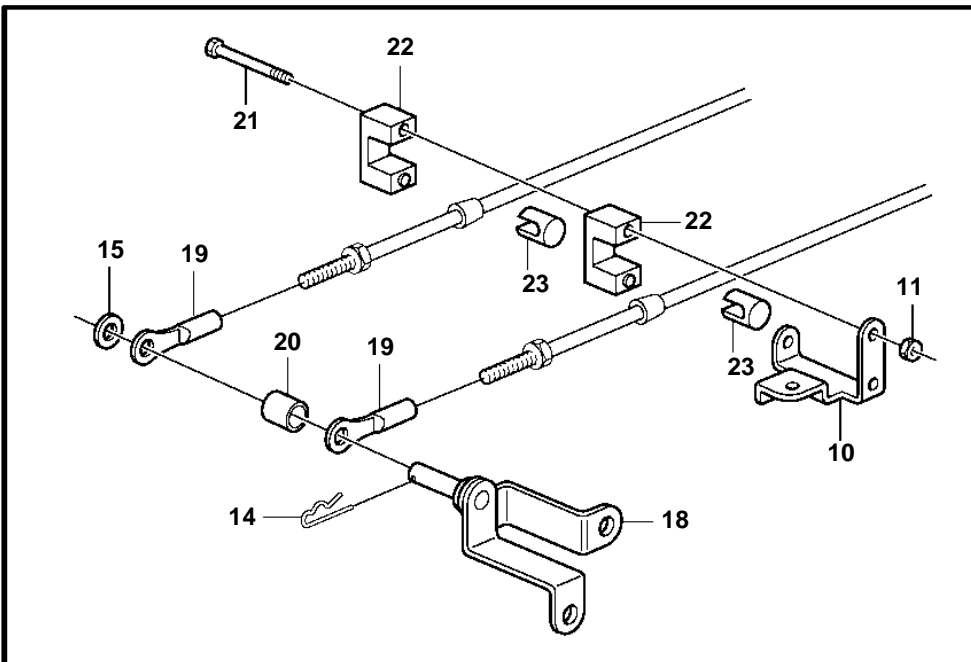

8.1Gi-F, 8.1Gi-FF, 8.1OSi-B, 8.1OSi-BF, 8.1GiI-F

21004

8.1Gi-F, 8.1Gi-FF, 8.1OSi-B, 8.1OSi-BF, 8.1GiI-F

REF	PART NO.	QTY	DESCRIPTION	NOTES
1	3861008	1	Throttle body	
	3857698	1	• Valve, idle air control	
	3857487	1	• Sensor, throttle position	
2	3861007	1	Gasket	
3	981124	3	Flange nut	
4	3857486	3	Stud	
5	3861345	1	Flame arrestor	
		1	• SensorMAT	NOT SERVICED
6	3588160	1	Clamp	
7	3852048	1	Screw	
8	3850266	1	Anchorage	
9	3852019	1	Retainer	
10	3860857	1	Bracket	
11	3852118	1	Nut	
12	3853428	1	Screw	5/16"-18
	3852373	1	Screw	1/4"-20
13	3852009	1	Nut	5/16"-18
	3852118	1	Nut	1/4"-20
14	3852052	1	Cotter pin	
15	3852193	1	Washer	
16	3850941	1	Adapter	
17	3860952	1	Bracket	
18		1	Bracket	DUAL STATION
19	3850941	2	Adapter	
20	3589840	1	Spacer	
21	983643	1	Flange screw	
22	3850266	2	Anchorage	
23	3852019	2	Retainer	