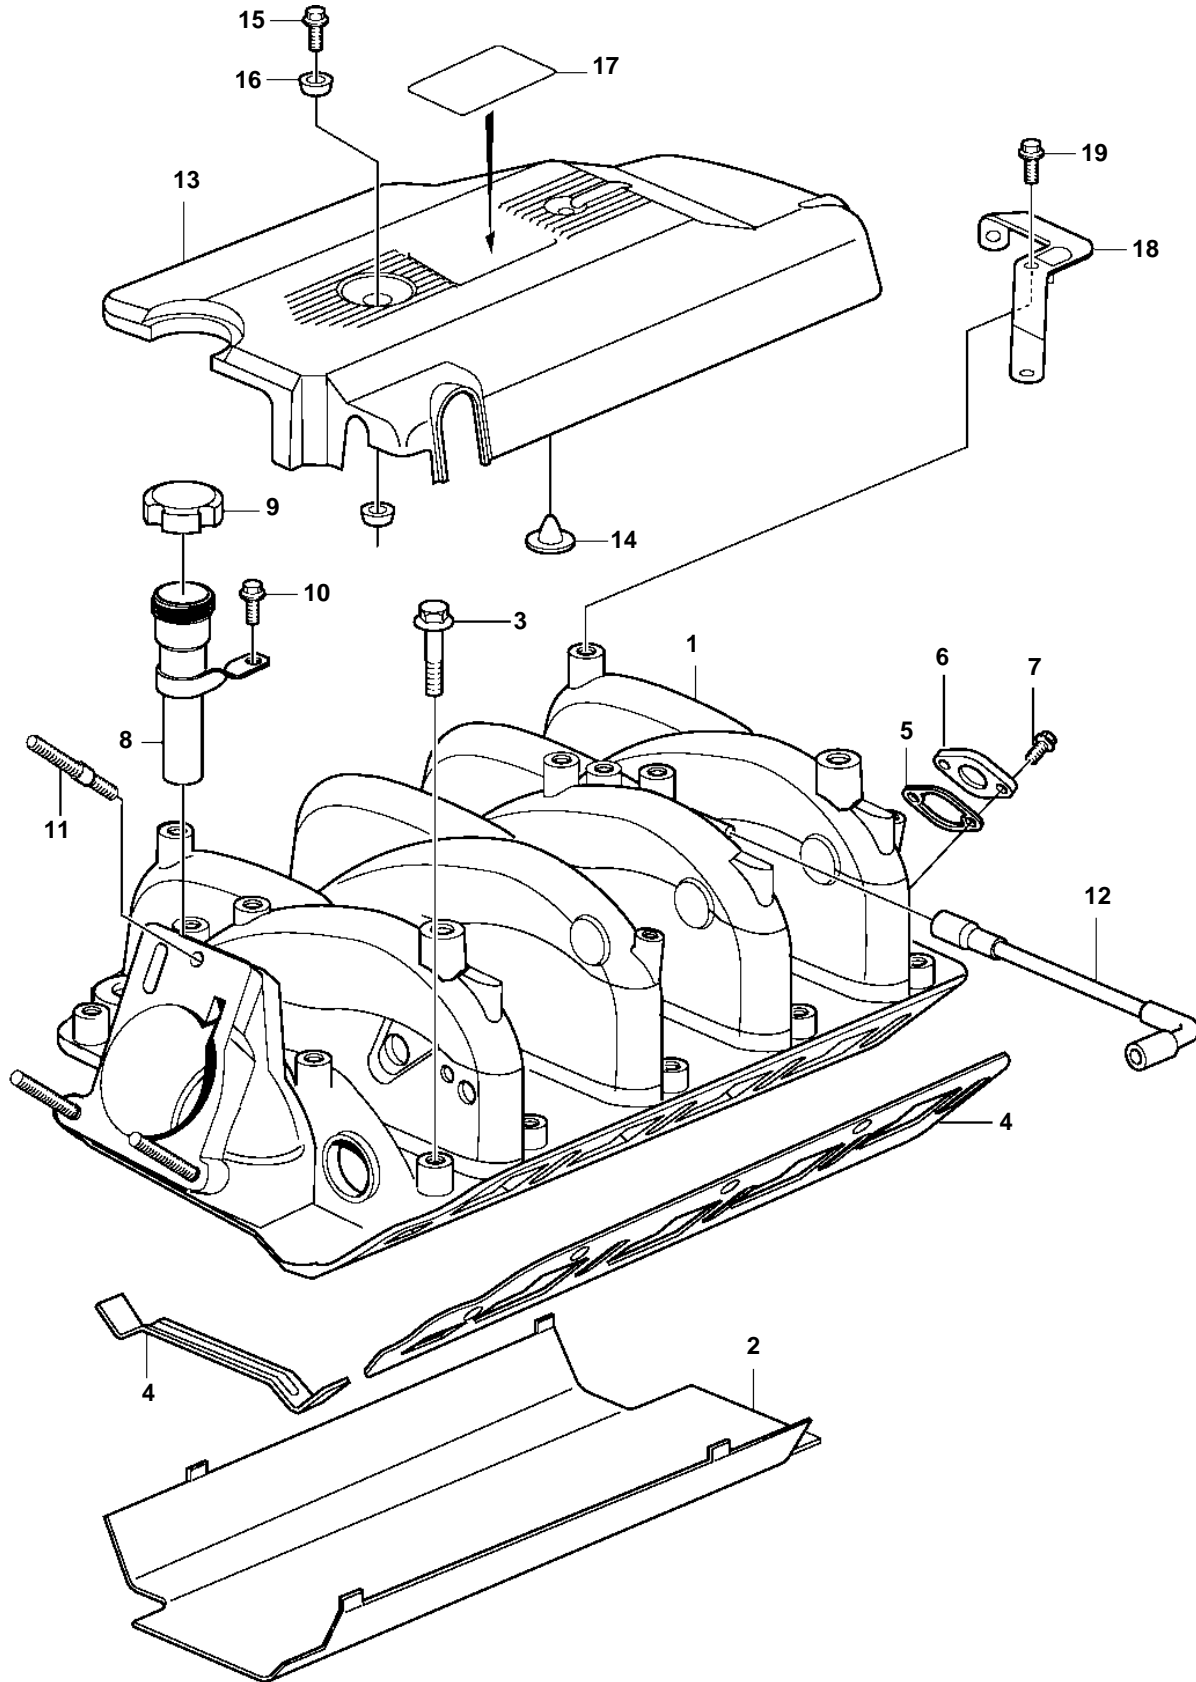

8.1GXi-E, 8.1GXi-EF

8.1GXi-E, 8.1GXi-EF

REF	PART NO.	QTY	DESCRIPTION	NOTES
1	3808519	1	Manifold	
2	3861324	1	Shield	
3	3808529	10	Screw	
4	3808528	1	Gasket	
5	3861023	1	Gasket	
6		1	Cover	
7	3861255	2	Screw	
8	3861250	1	Screw	
9	3861333	1	Tube	
10	3863006	1	Cap	
11	3589018	1	Hose	
12	3857486	3	Stud	
13	3860925	1	Cover	
14	3859005	3	· Grommet	
15		2	· Screw	NOT SERVICED
16		4	· Grommet	NOT SERVICED
17	3861896	1	Decal	8.1GXi
18	3861388	1	Bracket	
19	946544	1	Flange screw	