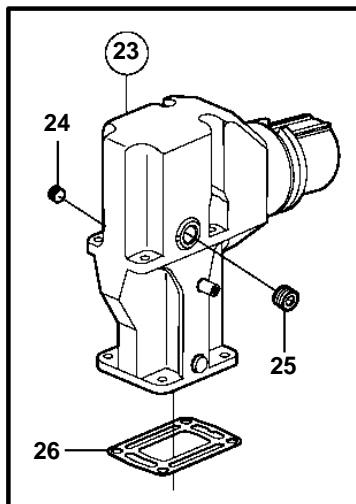

8.1GiI-F, 8.1GXil-E

8.1GiI-F, 8.1GXil-E

REF	PART NO.	QTY	DESCRIPTION	NOTES
1	3863061	2	Exhaust riser	
2	3850740	4	· Plug	
3	3853597	1	Elbow	
4	3852830	8	Screw	EARLIER PROD
5	3852002	8	Lock washer	
6	980933	8	Washer	
7	3808361	8	Flange screw	LATER PROD
8	3862500	2	Temperature sensor	
9		X	Clamp	
10		X	Exhaust hose	
11	3588016	2	Exhaust pipe	
12	3863443	2	Clamp	
13	3863191	1	Gasket kit	Contains 2 riser gaskets.
14	3860855	2	Manifold	
15	3861159	9	Nipple	
16	3807044	X	Fitting	45°
17	3861160	2	Fitting	
18	3850802	2	Plug	
19	945444	8	Flange screw	
20	982974	8	Stud	
21	945408	8	Flange nut	
22	3852472	2	Gasket	
23	3862907	X	Exhaust pipe kit	3.00" (76mm)
24	3850740	X	Plug	
25	3850999	X	Plug	
26	3863191	X	Gasket kit	Contains 2 riser gaskets.