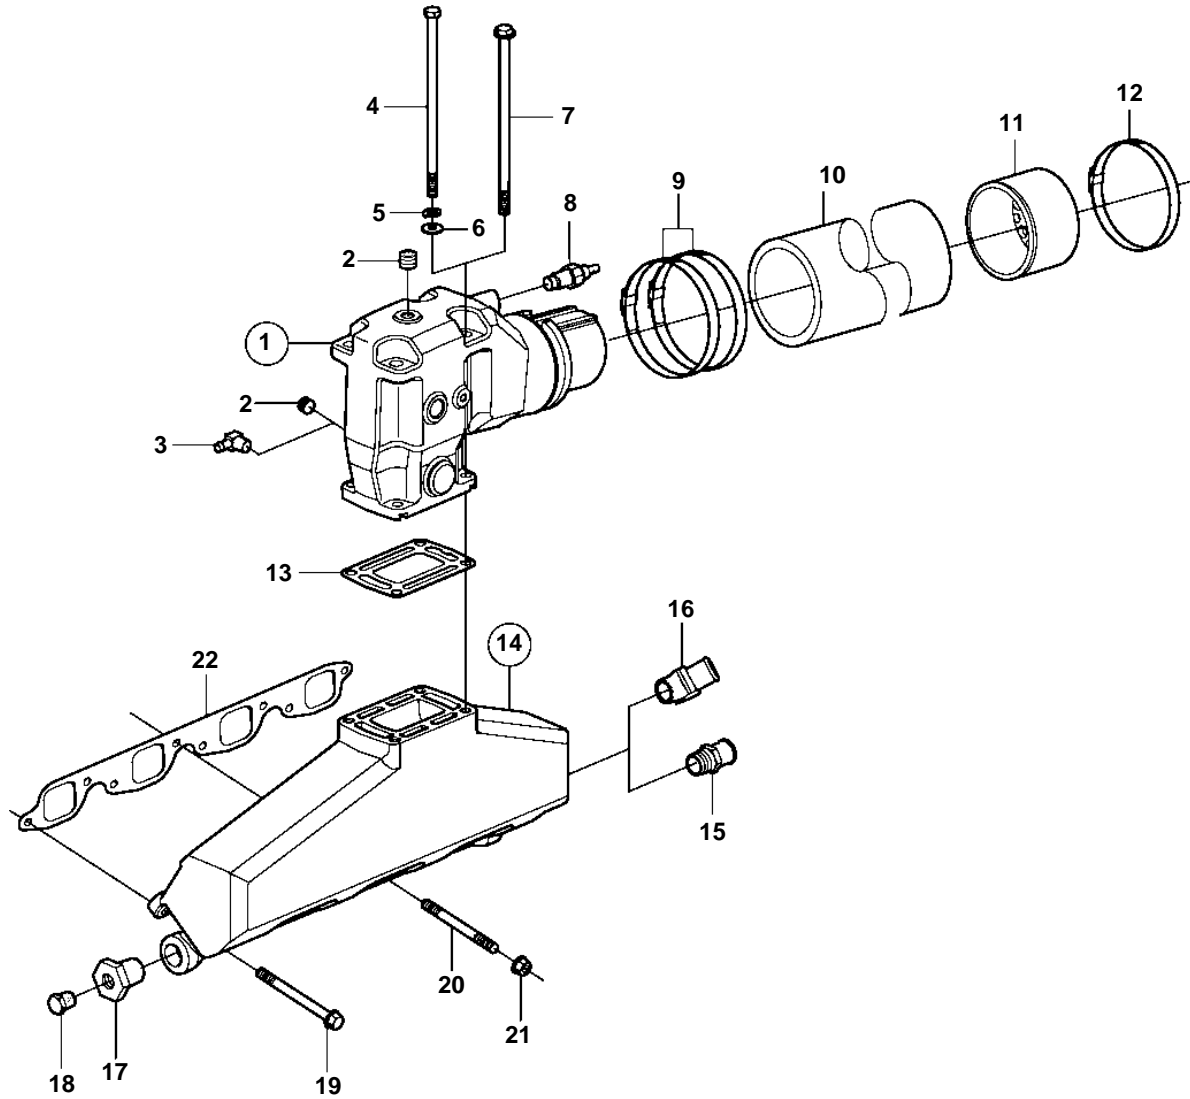

8.1GiI-F, 8.1GXil-E

8.1GiI-F, 8.1GXil-E

REF	PART NO.	QTY	DESCRIPTION	NOTES
1	3863061	2	Exhaust riser	
2	3850740	4	· Plug	
3	3853597	1	Elbow	
4	3852830	8	Screw	EARLIER PROD
5	3852002	8	Lock washer	
6	980933	8	Washer	
7	3808361	8	Flange screw	LATER PROD
8	3862500	2	Temperature sensor	
9		X	Clamp	
10		X	Exhaust hose	
11	3588016	2	Exhaust pipe	
12	3863443	2	Clamp	
13	3863191	1	Gasket kit	Contains 2 riser gaskets.
14	3860855	2	Manifold	
15	3861159	9	Nipple	
16	3807044	X	Fitting	45°
17	3861160	2	Fitting	
18	3850802	2	Plug	
19	945444	8	Flange screw	
20	982974	8	Stud	
21	945408	8	Flange nut	
22	3852472	2	Gasket	
23	3862907	X	Exhaust pipe kit	3.00" (76mm)
24	3850740	X	Plug	
25	3850999	X	Plug	
26	3863191	X	Gasket kit	Contains 2 riser gaskets.