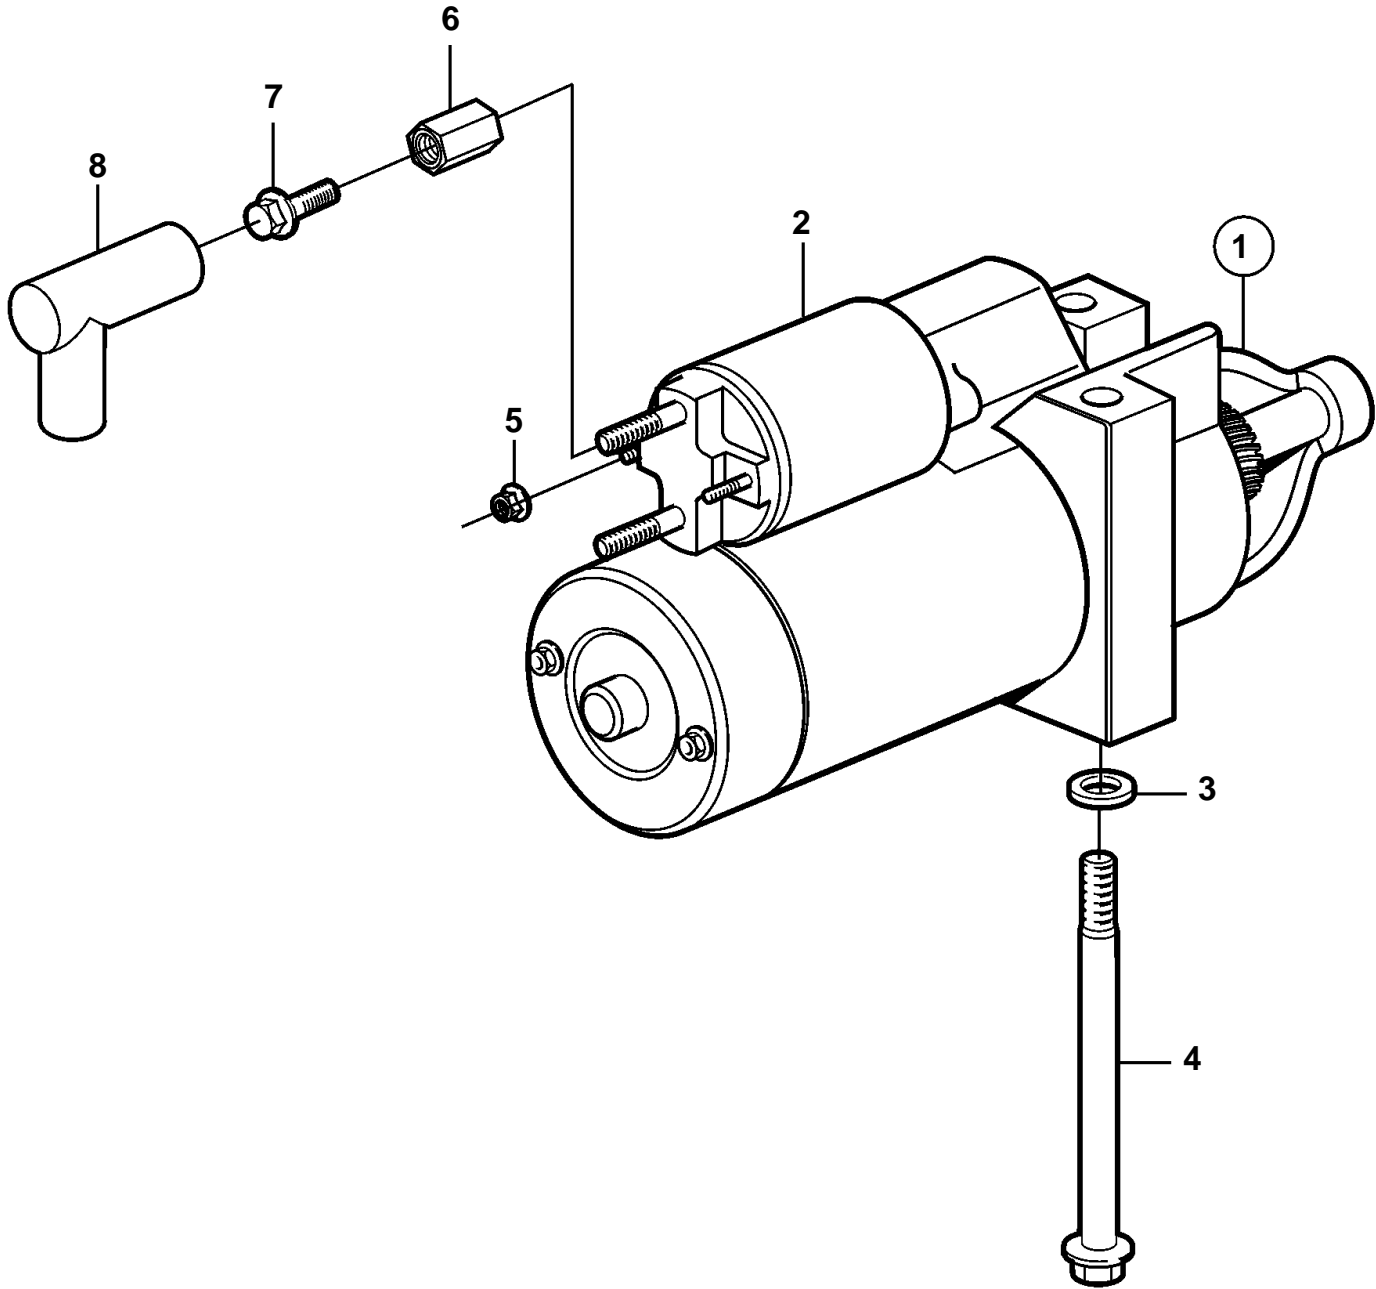

8.1Gi-F, 8.1Gi-FF, 8.1GXi-E, 8.1GXi-EF, 8.1OSi-B, 8.1OSi-BF

20931

**8.1Gi-F, 8.1Gi-FF, 8.1GXi-E, 8.1GXi-EF, 8.1OSi-B, 8.1OSi-BF**

REF	PART NO.	QTY	DESCRIPTION
1	3587625	1	Starter motor
2	3810300	1	· Solenoid kit
3	3854496	2	Washer
4	3857936	2	Screw
5	949874	1	Lock nut
6	855314	1	Nut
7	947107	1	Flange screw
8	855798	1	Protecting sleeve