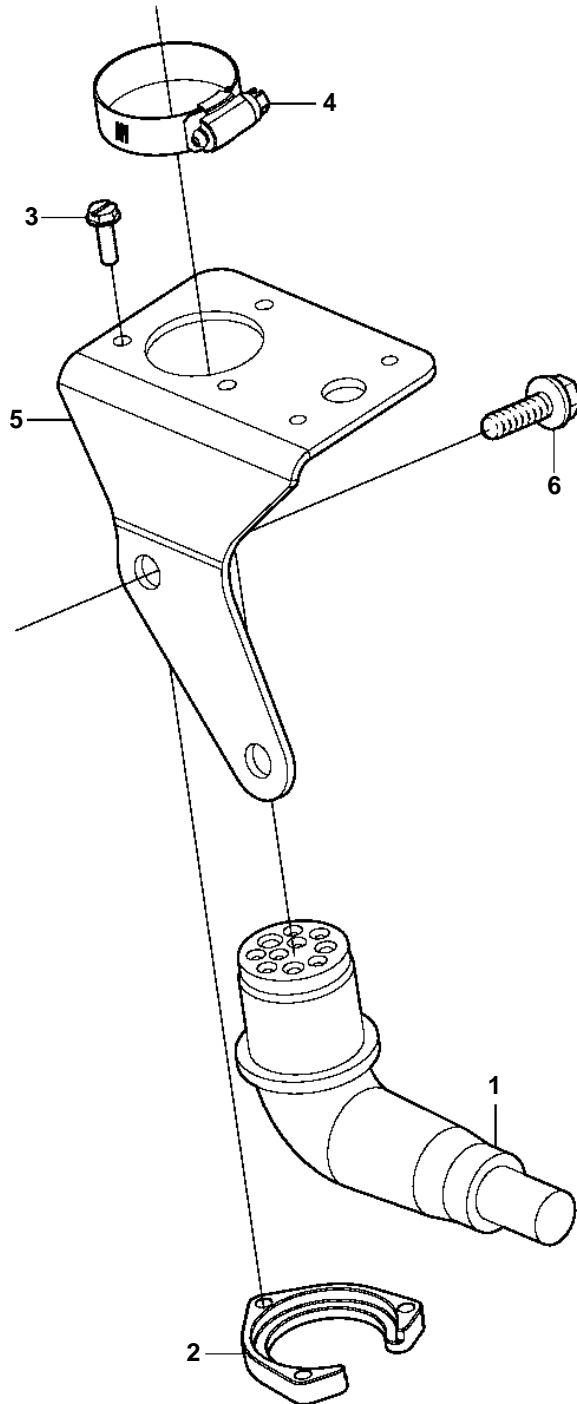

8.1GiI-F, 8.1GXil-E

8.1GiI-F, 8.1GXil-E

REF	PART NO.	QTY	DESCRIPTION	NOTES
1		1	Wiring harness	
2	3852825	1	Retainer	
3	3852208	3	Screw	
4	3863440	1	Clamp	
5	3862663	1	Bracket	
6	946441	2	Screw	
7	3863454	1	Alarm	Mounted at the helm.