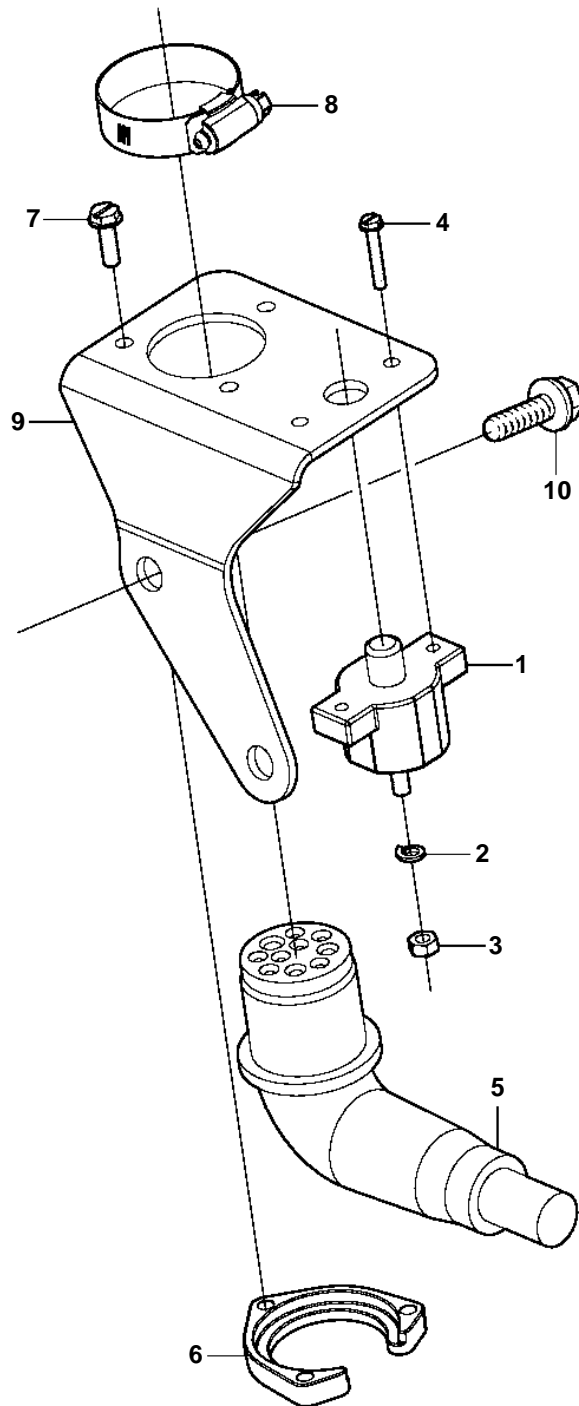

8.1Gi-F, 8.1Gi-FF, 8.1GXi-E, 8.1GXi-EF, 8.1OSi-B, 8.1OSi-BF

8.1Gi-F, 8.1Gi-FF, 8.1GXi-E, 8.1GXi-EF, 8.1OSi-B, 8.1OSi-BF

REF	PART NO.	QTY	DESCRIPTION	NOTES
1	3854164	1	Breaker	TRIM PUMP
2	3852001	2	Lock washer	
3	3852064	2	Nut	
4	3853620	2	Screw	
5		1	Wiring harness	
6	3852825	1	Retainer	
7	3852208	3	Screw	
8	3863440	1	Clamp	
9	3862663	1	Bracket	
10	946441	2	Screw	
11	3863454	1	Alarm	Mounted at the helm.