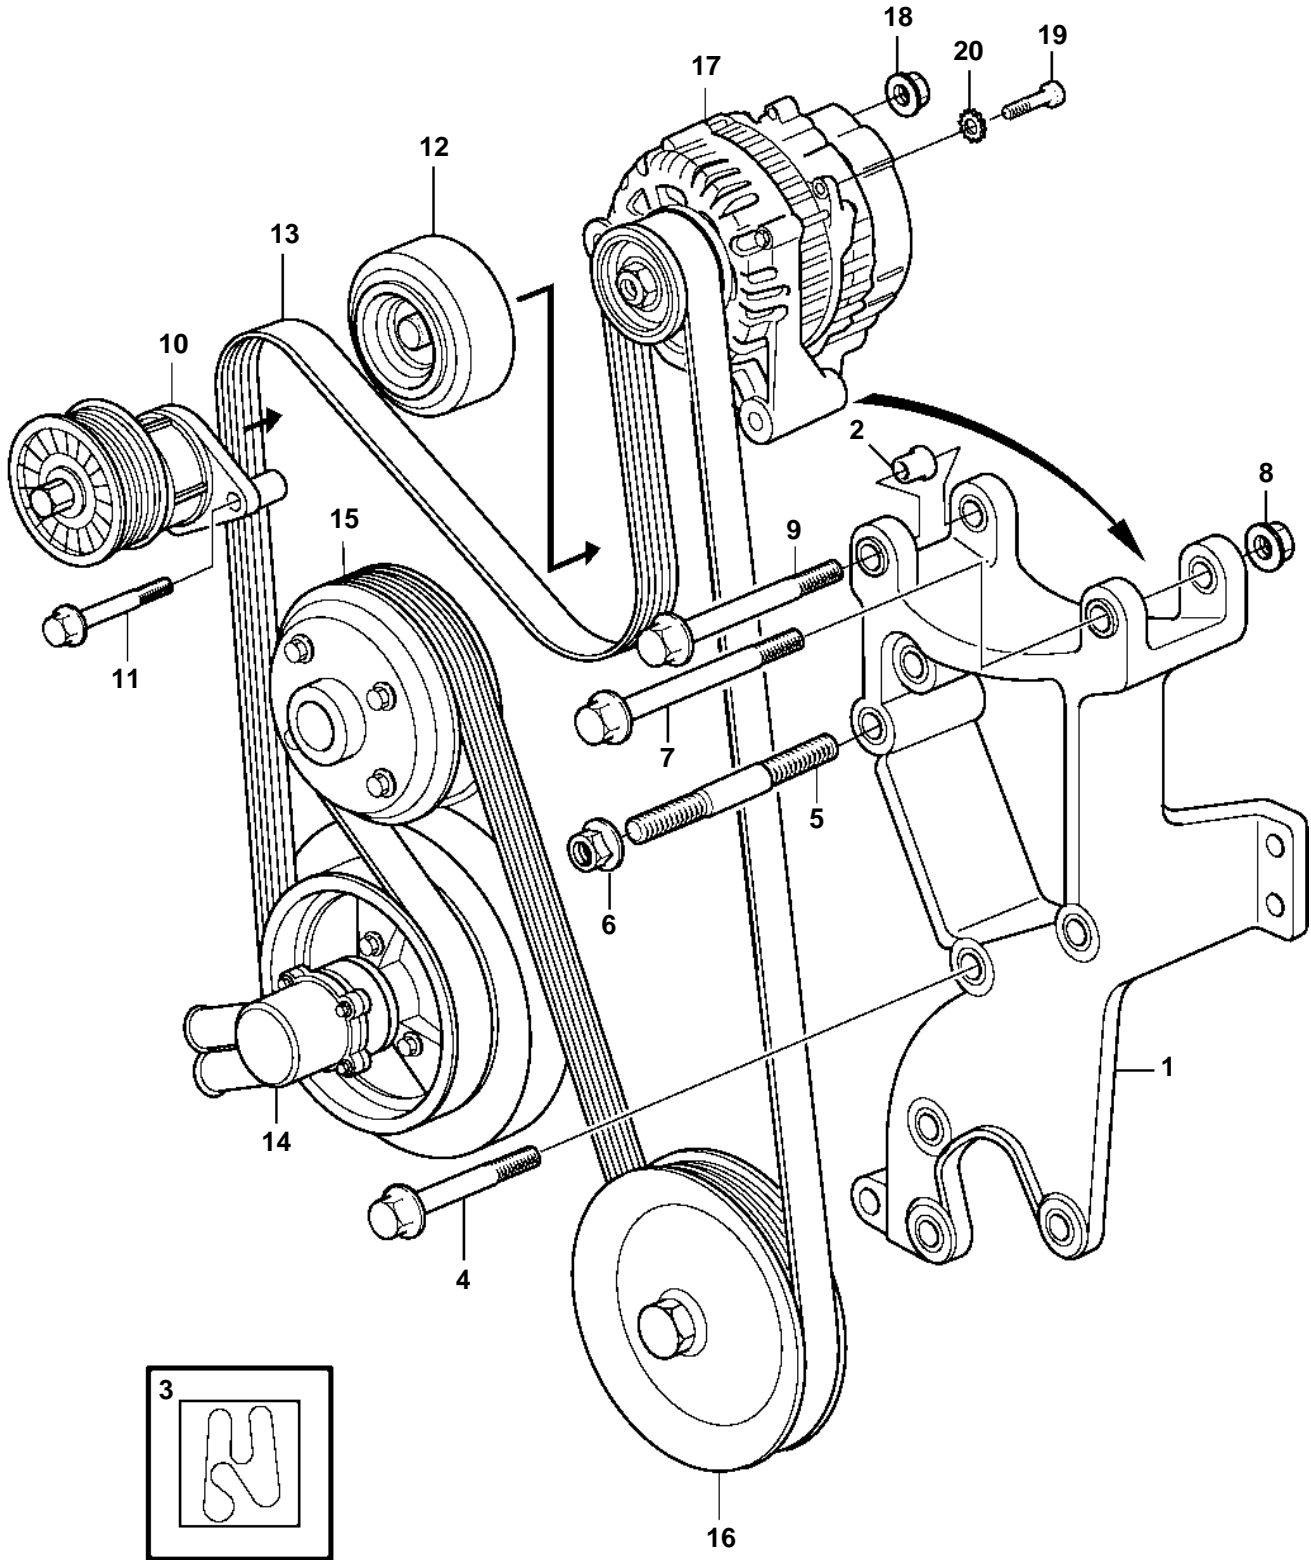

8.1Gi-E, 8.1Gi-EF, 8.1GXi-D, 8.1GXi-DF, 8.1OSi-A, 8.1OSi-AF

8.1Gi-E, 8.1Gi-EF, 8.1GXi-D, 8.1GXi-DF, 8.1OSi-A, 8.1OSi-AF

REF	PART NO.	QTY	DESCRIPTION
1	3862763	1	Bracket
2	3863175	2	· Bushing
3	3860876	1	Decal
4	3861016	4	Screw
5	3861018	1	Stud
6	971098	1	Flange lock nut
7	8277002	1	Screw
8	971098	1	Flange lock nut
9	965189	1	Flange screw
10	3587858	1	Belt tensioner
11	965187	2	Screw
12	3861009	1	Pulley
13	3862614	1	Drive belt
14		1	Pumpsea water
15		1	Pulleycirculation pump
16		1	Pulleypower steering pump
17	3862665	1	Alternator
18	945408	1	Flange nut
19	3852208	1	Screw
20	3852520	1	Washer