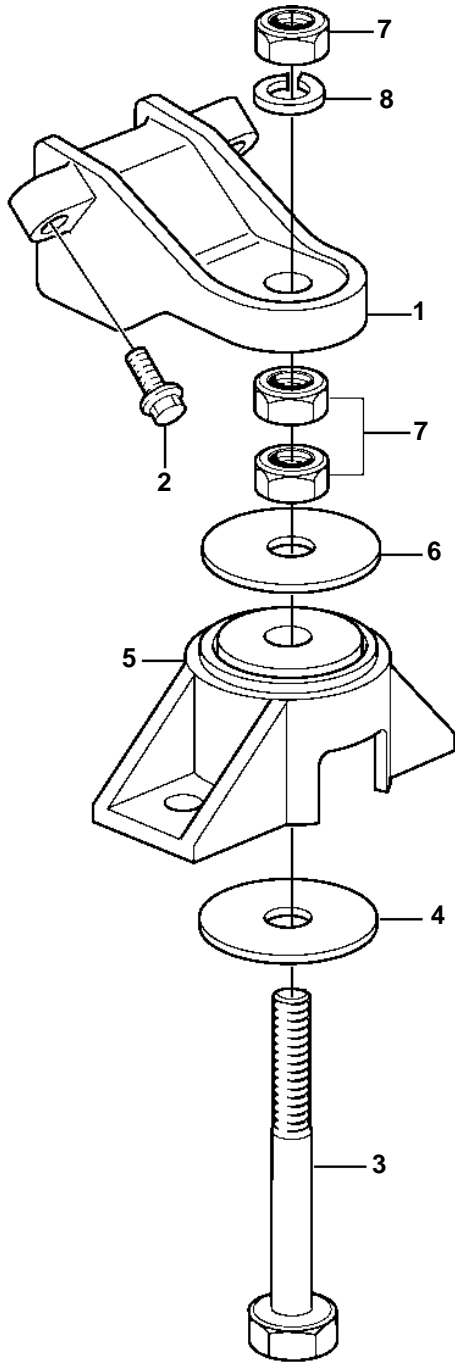

8.1Gi-E, 8.1Gi-EF, 8.1GXi-D, 8.1GXi-DF, 8.1OSi-A, 8.1OSi-AF

8.1Gi-E, 8.1Gi-EF, 8.1GXi-D, 8.1GXi-DF, 8.1OSi-A, 8.1OSi-AF

REF	PART NO.	QTY	DESCRIPTION
1	3818718	2	Bracket
2	3863139	6	Flange screw
3	3852566	2	Screw
4	3852428	2	Washer
5	3853805	2	Rubber cushion
6	3852433	2	Washer
7	3852021	6	Nut
8	3852090	2	Lock washer
9	3862657	2	Nut
10	3852540	2	Washer
11	959968	4	Screw
12	980933	4	Washer
13	3852539	2	Nut
14	3852622	2	Washer
15	3853806	2	Rubber cushion
16	3852542	2	Washer
17	3587962	2	Screw