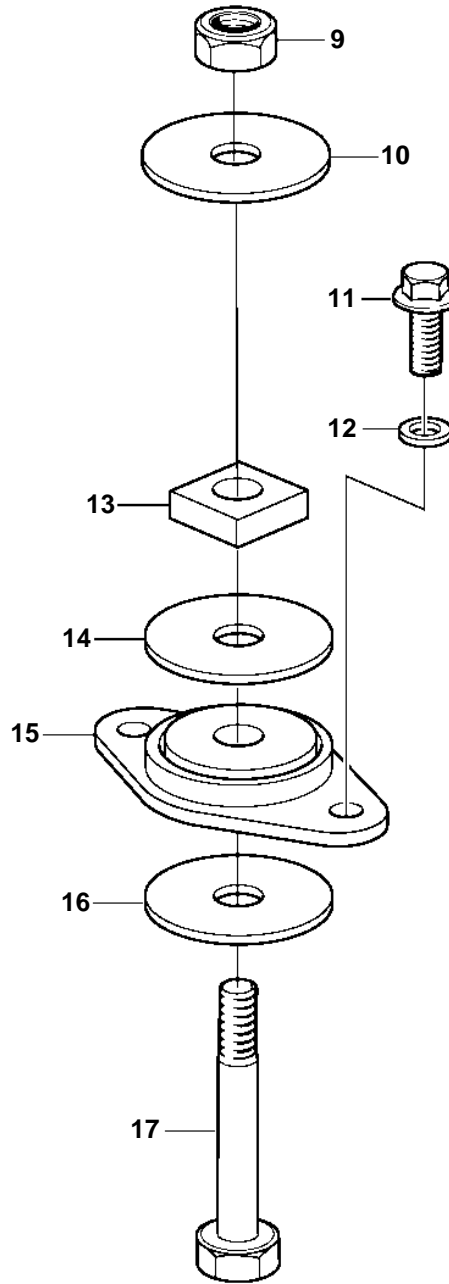

8.1Gi-E, 8.1Gi-EF, 8.1GXi-D, 8.1GXi-DF, 8.1OSi-A, 8.1OSi-AF

8.1Gi-E, 8.1Gi-EF, 8.1GXi-D, 8.1GXi-DF, 8.1OSi-A, 8.1OSi-AF

REF	PART NO.	QTY	DESCRIPTION
1	3818718	2	Bracket
2	3863139	6	Flange screw
3	3852566	2	Screw
4	3852428	2	Washer
5	3853805	2	Rubber cushion
6	3852433	2	Washer
7	3852021	6	Nut
8	3852090	2	Lock washer
9	3862657	2	Nut
10	3852540	2	Washer
11	959968	4	Screw
12	980933	4	Washer
13	3852539	2	Nut
14	3852622	2	Washer
15	3853806	2	Rubber cushion
16	3852542	2	Washer
17	3587962	2	Screw