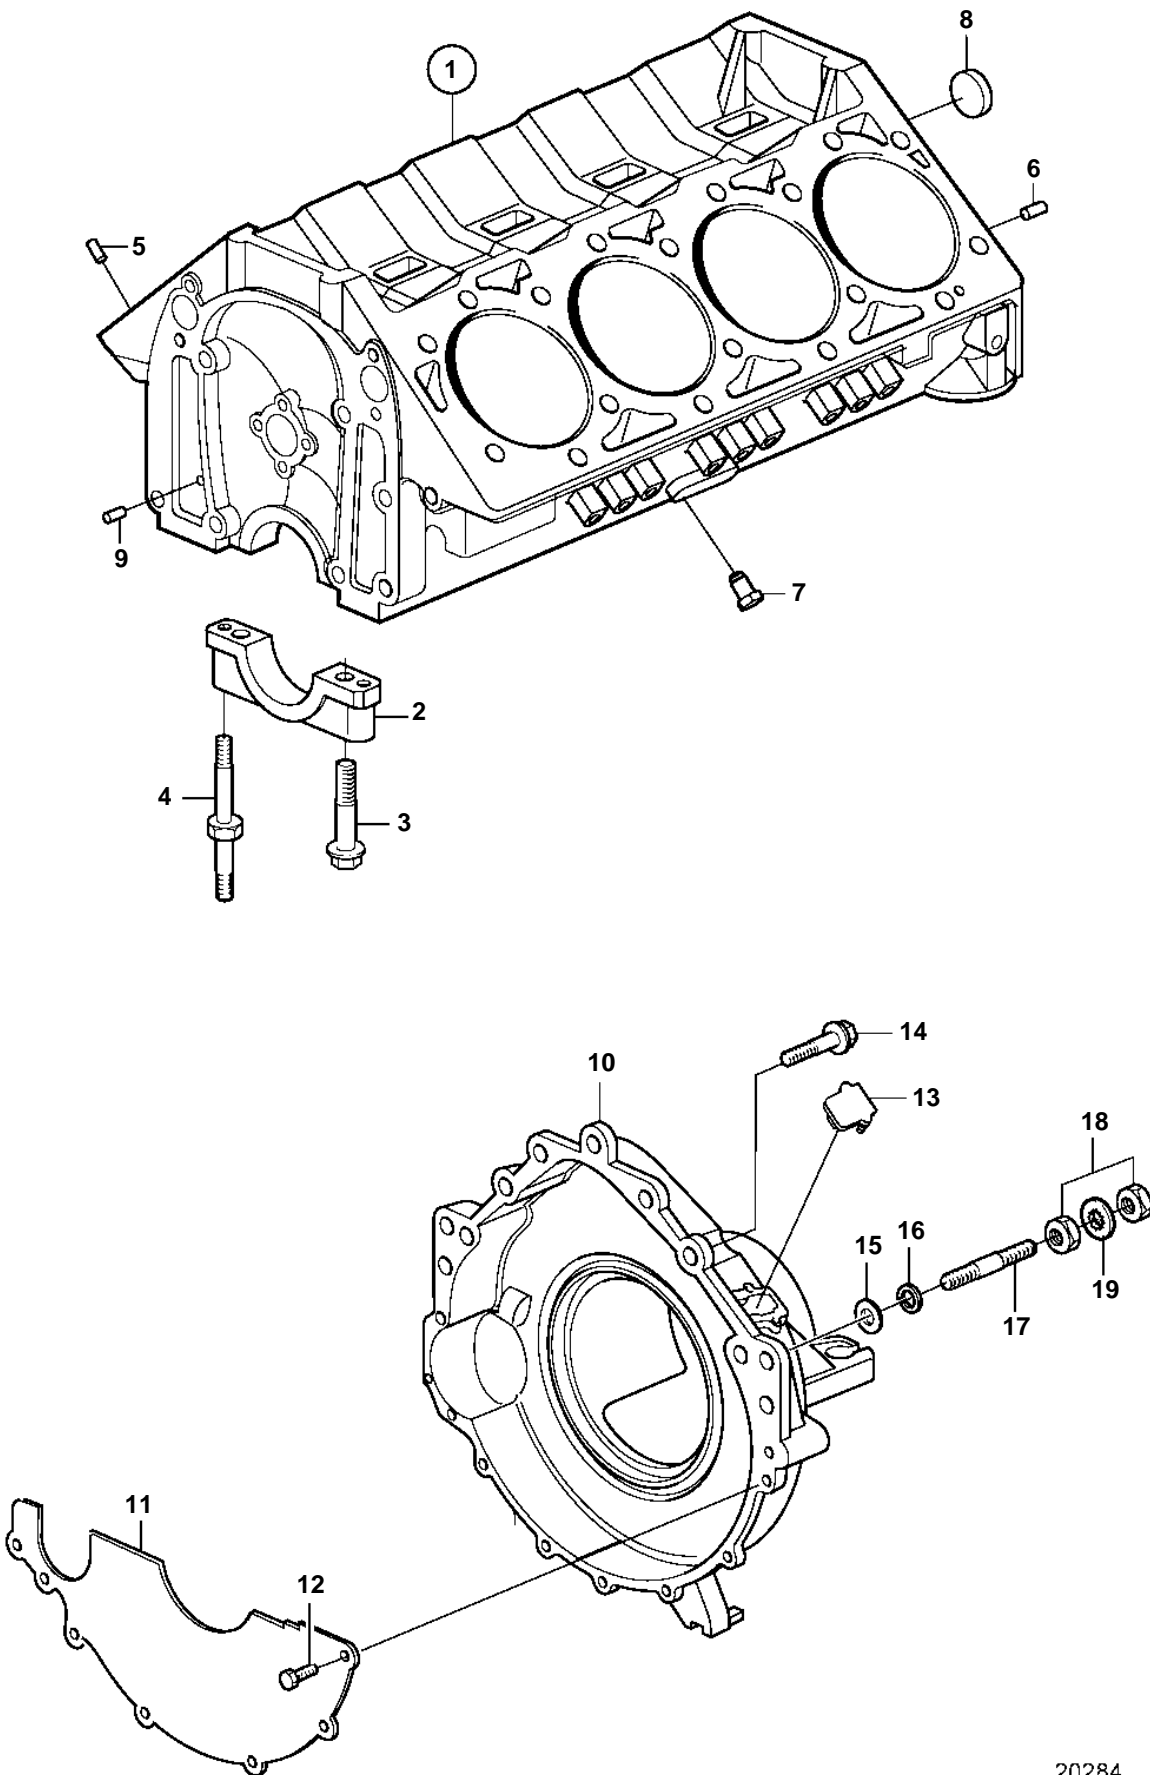

8.1Gi-E, 8.1Gi-EF, 8.1GXi-D, 8.1GXi-DF

8.1Gi-E, 8.1Gi-EF, 8.1GXi-D, 8.1GXi-DF

REF	PART NO.	QTY	DESCRIPTION	NOTES
1		1	Cylinder block	
2		5	· Bearing cap	
3	3861256	10	Screw	
4	3861331	10	Stud	
5	3861306	4	Locating pin	
6	3856001	2	Pin	
7	3861669	2	Plug	
8	3853348	1	Core plug	
9	3855972	2	Pin	
10	3852831	1	Flywheel housing	
11	3854604	1	Cover	
12	3852421	4	Screw	
13	3854764	1	Cover	
14	982702	1	Flange screw	L=25mm
	946752	1	Flange screw	L=35mm
	965222	2	Screw	L=65mm
15	980933	2	Washer	
16	3852046	2	Lock washer	
17	3857937	2	Stud	
18	971071	6	Nut	
19	982679	4	Lock washer	