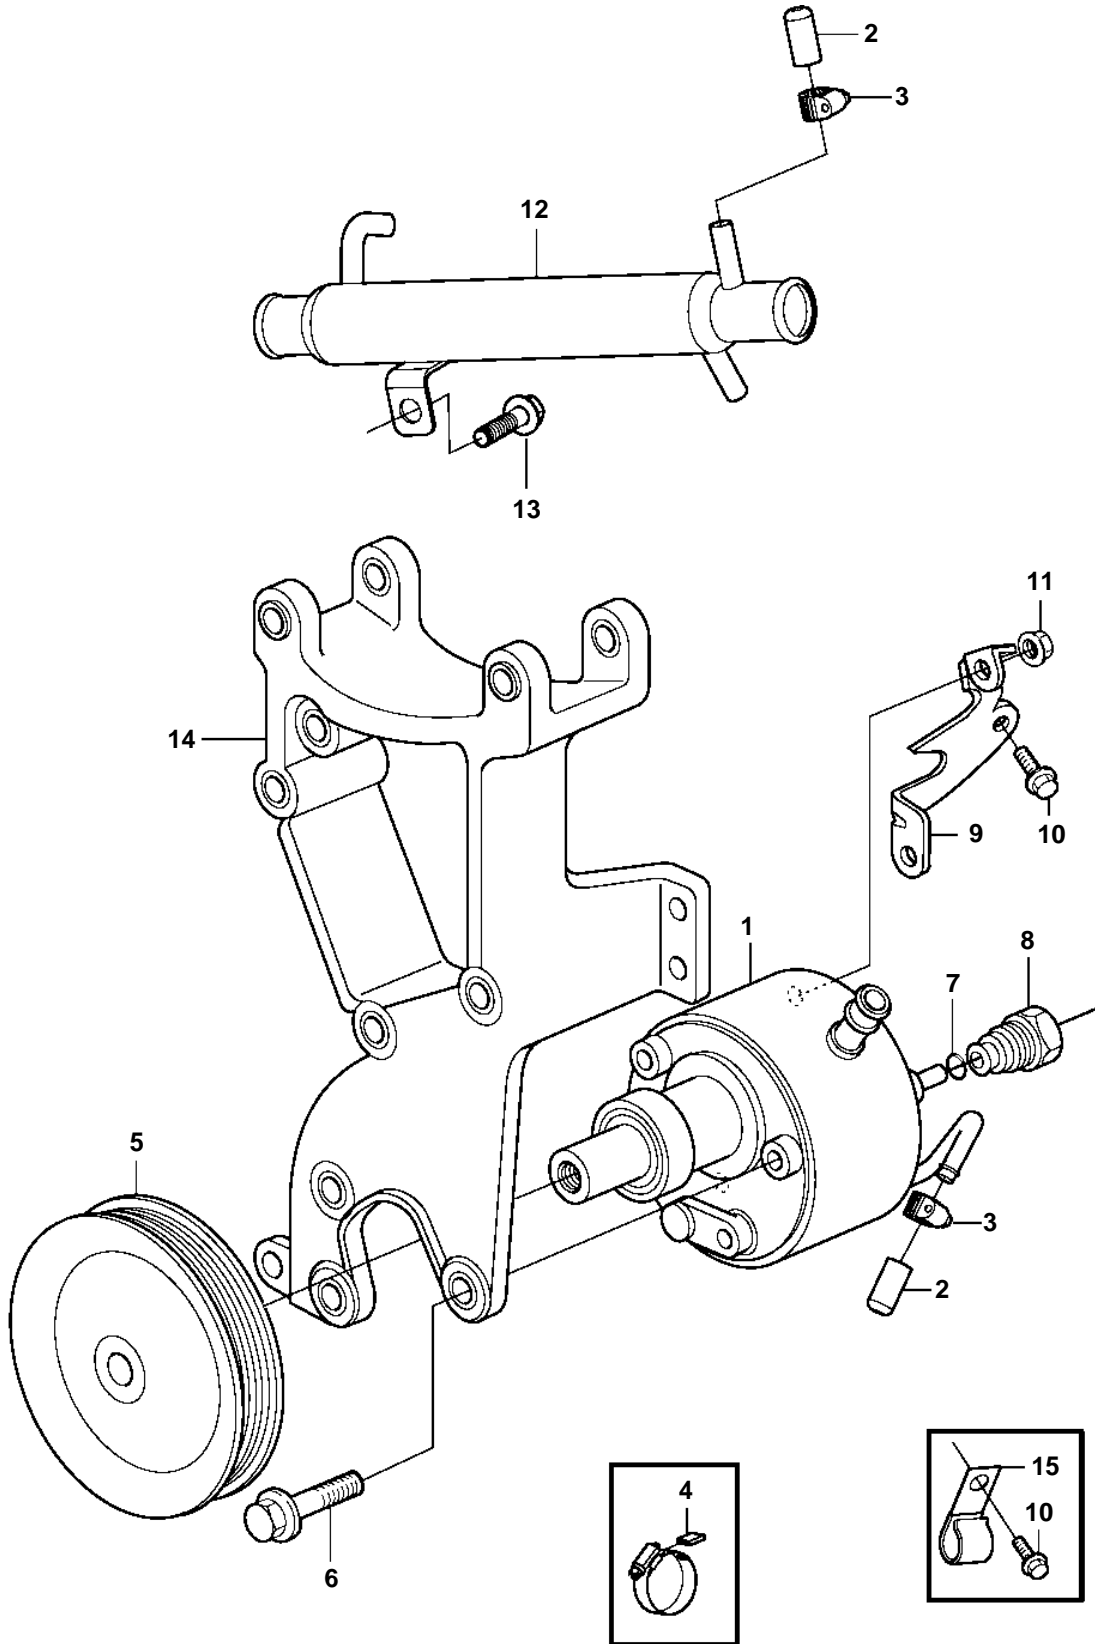

DPX375-CF, DPX420-CF

DPX375-CF, DPX420-CF

REF	PART NO.	QTY	DESCRIPTION	SEE SEC.
1	3861036	1	Power steering pump	
2	3856766	1	Cap	
3	3860413	1	Clamp	
4	3861999	1	Cover	
5	3862700	1	Pulley	
6	3861768	3	Screw	
7	3852497	1	O-ring	
8	3861351	1	Adapter	
9	3861019	1	Bracket	
10	946441	2	Screw	
11	3861017	1	Nut	
12	3862629	1	Oil cooler	
13	946329	1	Flange screw	
14		1	Bracket	5955
15		1	Clamp	