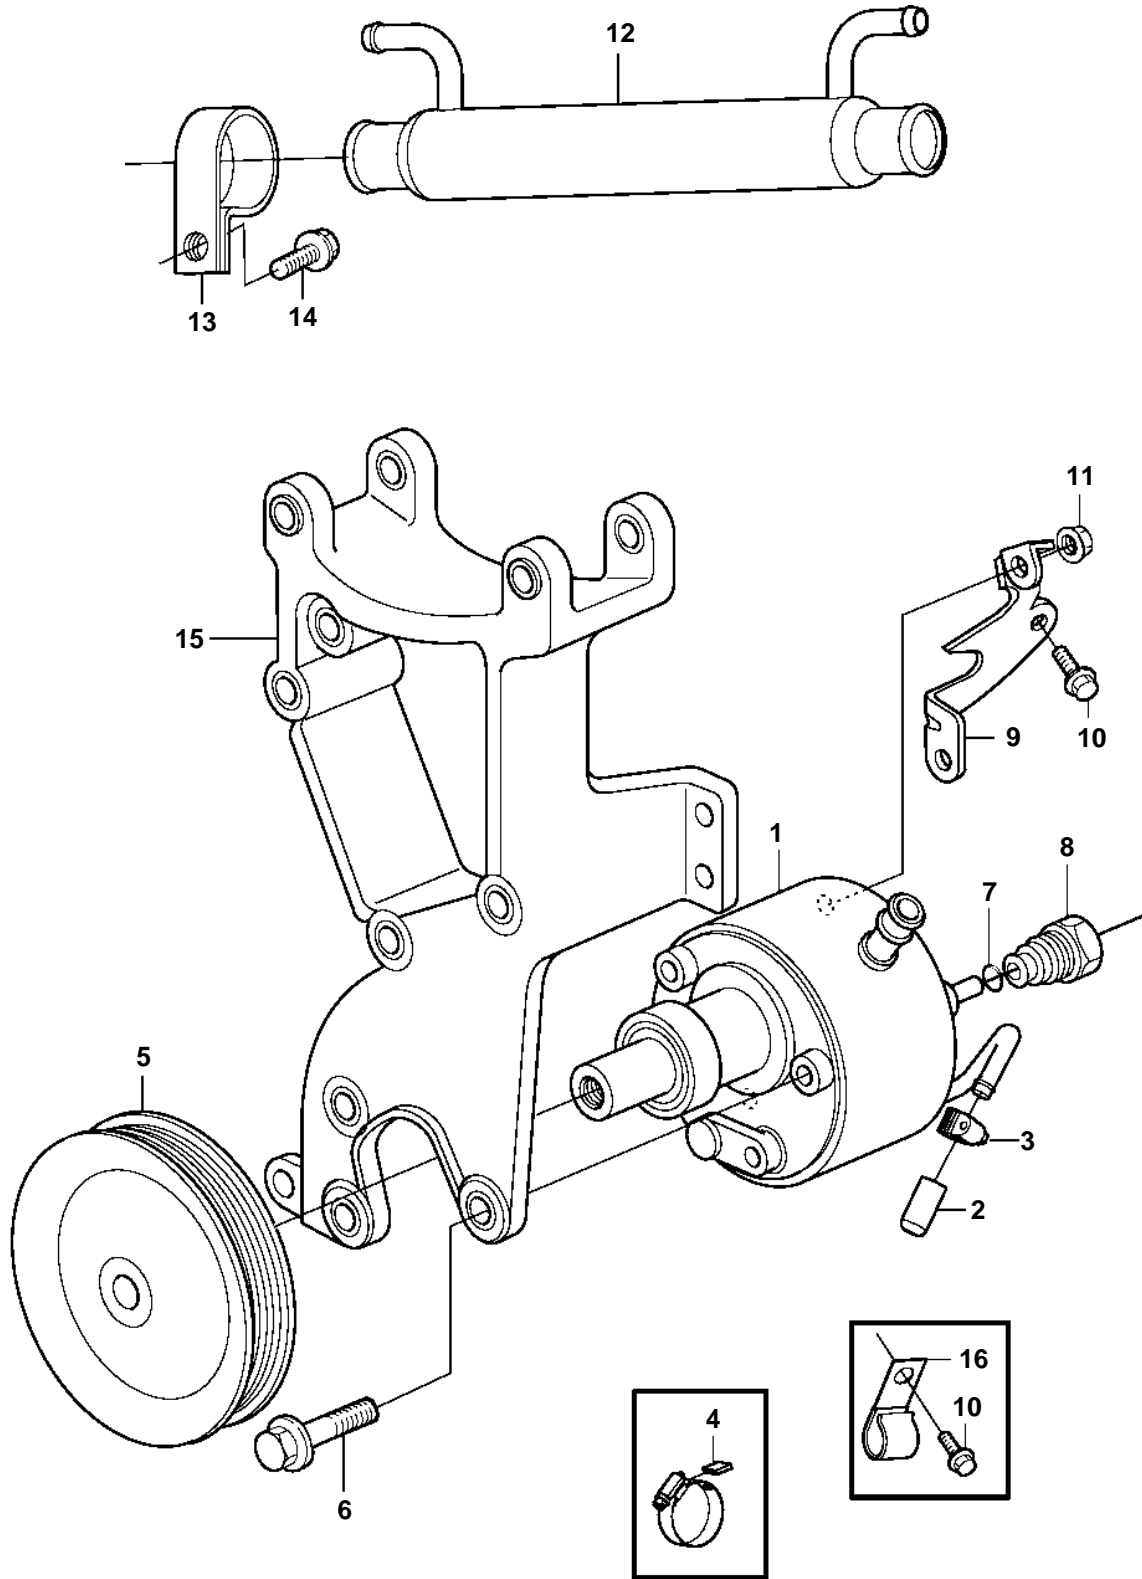

DPX375-B, DPX375-BF, DPX420-B, DPX420-BF

DPX375-B, DPX375-BF, DPX420-B, DPX420-BF

REF	PART NO.	QTY	DESCRIPTION	SEE SEC.
1	3861036	1	Power steering pump	
2	3856766	1	Cap	
3	3860413	1	Clamp	
4	3861999	1	Cover	
5	3862700	1	Pulley	
6	3861768	3	Screw	
7	3852497	1	O-ring	
8	3861351	1	Adapter	
9	3861019	1	Bracket	
10	946441	2	Screw	
11	3861017	1	Nut	
12	3861786	1	Oil cooler	
13	3861788	1	Clamp	
14	946329	1	Flange screw	
15		1	Bracket	5955
16	3852434	1	Clamp	