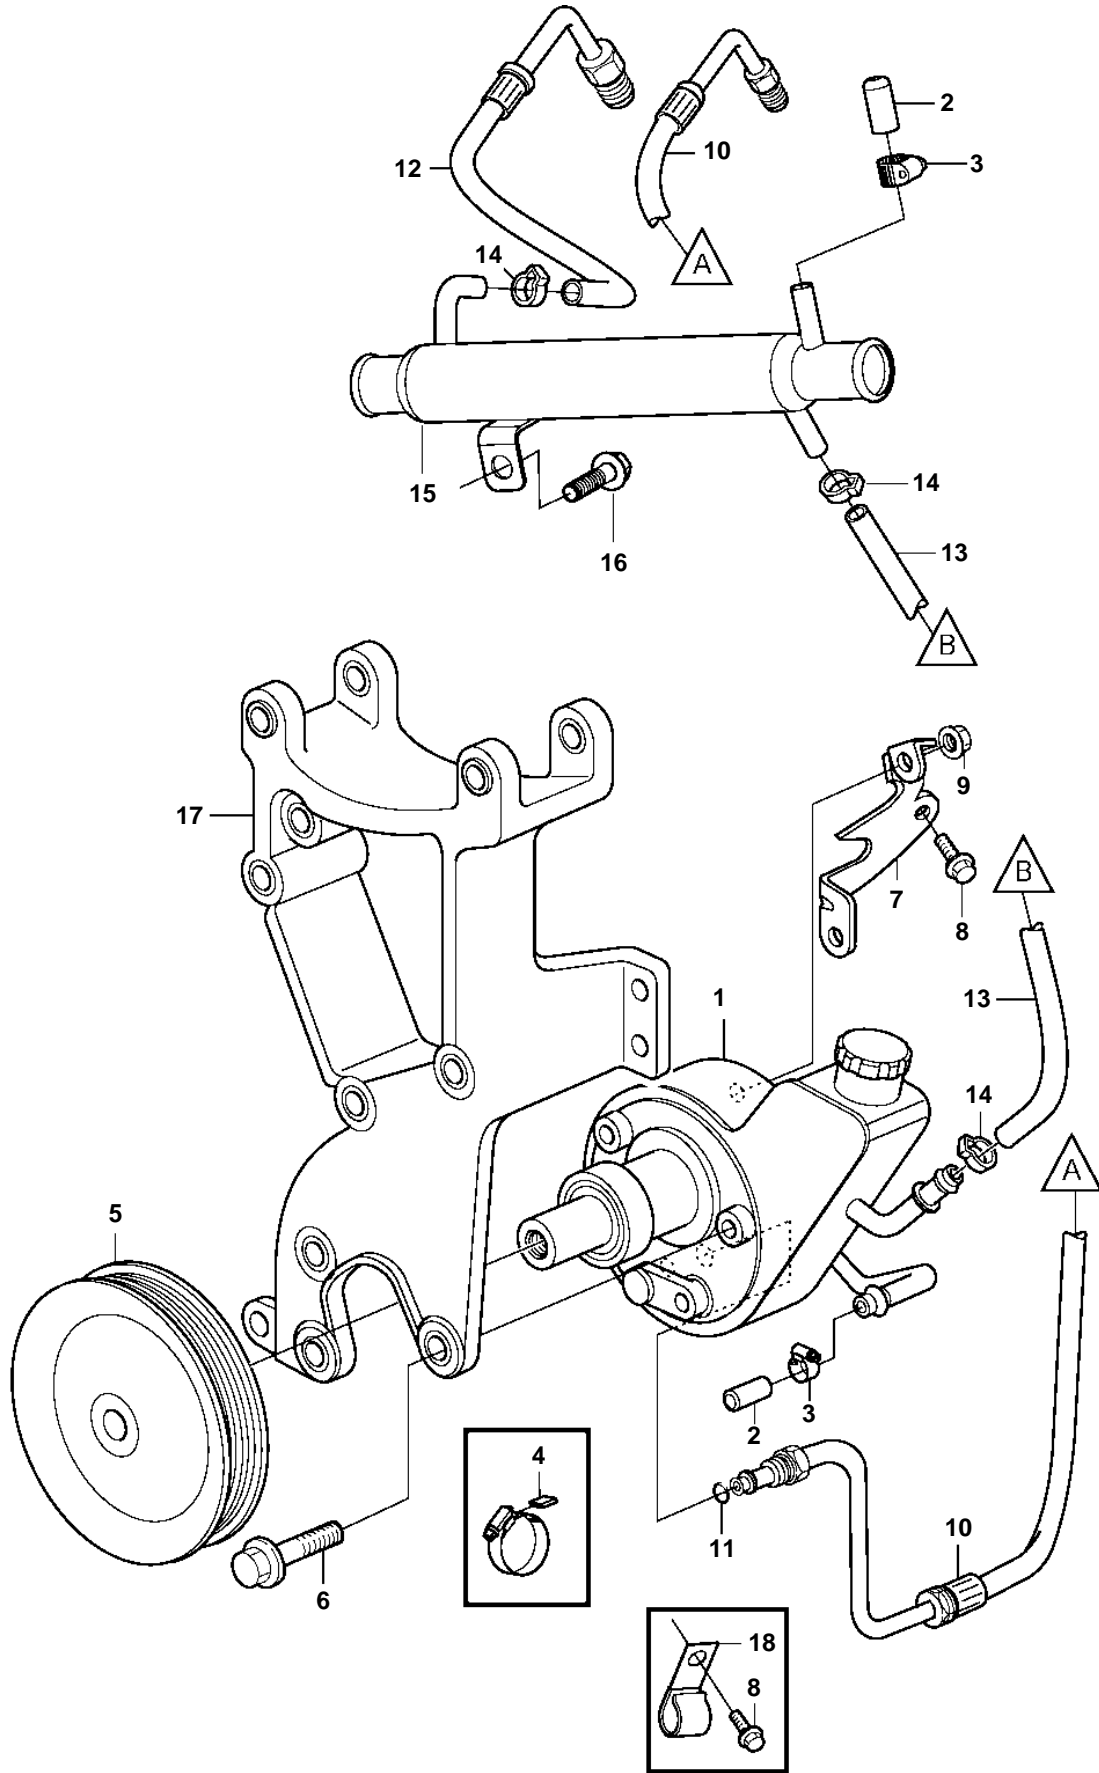

8.1Gi-C, 8.1Gi-CF, 8.1GXi-B, 8.1GXi-BF, 8.1Gi-D, 8.1Gi-DF, 8.1GXi-C, 8.1GXi-CF

19402

8.1Gi-C, 8.1Gi-CF, 8.1GXi-B, 8.1GXi-BF, 8.1Gi-D, 8.1Gi-DF, 8.1GXi-C, 8.1GXi-CF

REF	PART NO.	QTY	DESCRIPTION	SEE SEC.	NOTES
1	3860871	1	Power steering pump		
2	3856766	1	Cap		
3	3860413	1	Clamp		
4	3861999	1	Cover		
5	3862700	1	Pulley		
6	3861768	3	Screw		
7	3861019	1	Bracket		
8	946441	2	Screw		
9	3861017	2	Nut		
10	3863145	1	Pressure hose		
11	3852497	1	O-ring		
12	3863148	1	Hose		
13		1	Hose		
14	982663	3	Clamp		
15	3862629	1	Oil cooler		
16	946329	1	Flange screw		
17		1	Bracket	5955	
18		1	Clamp		J