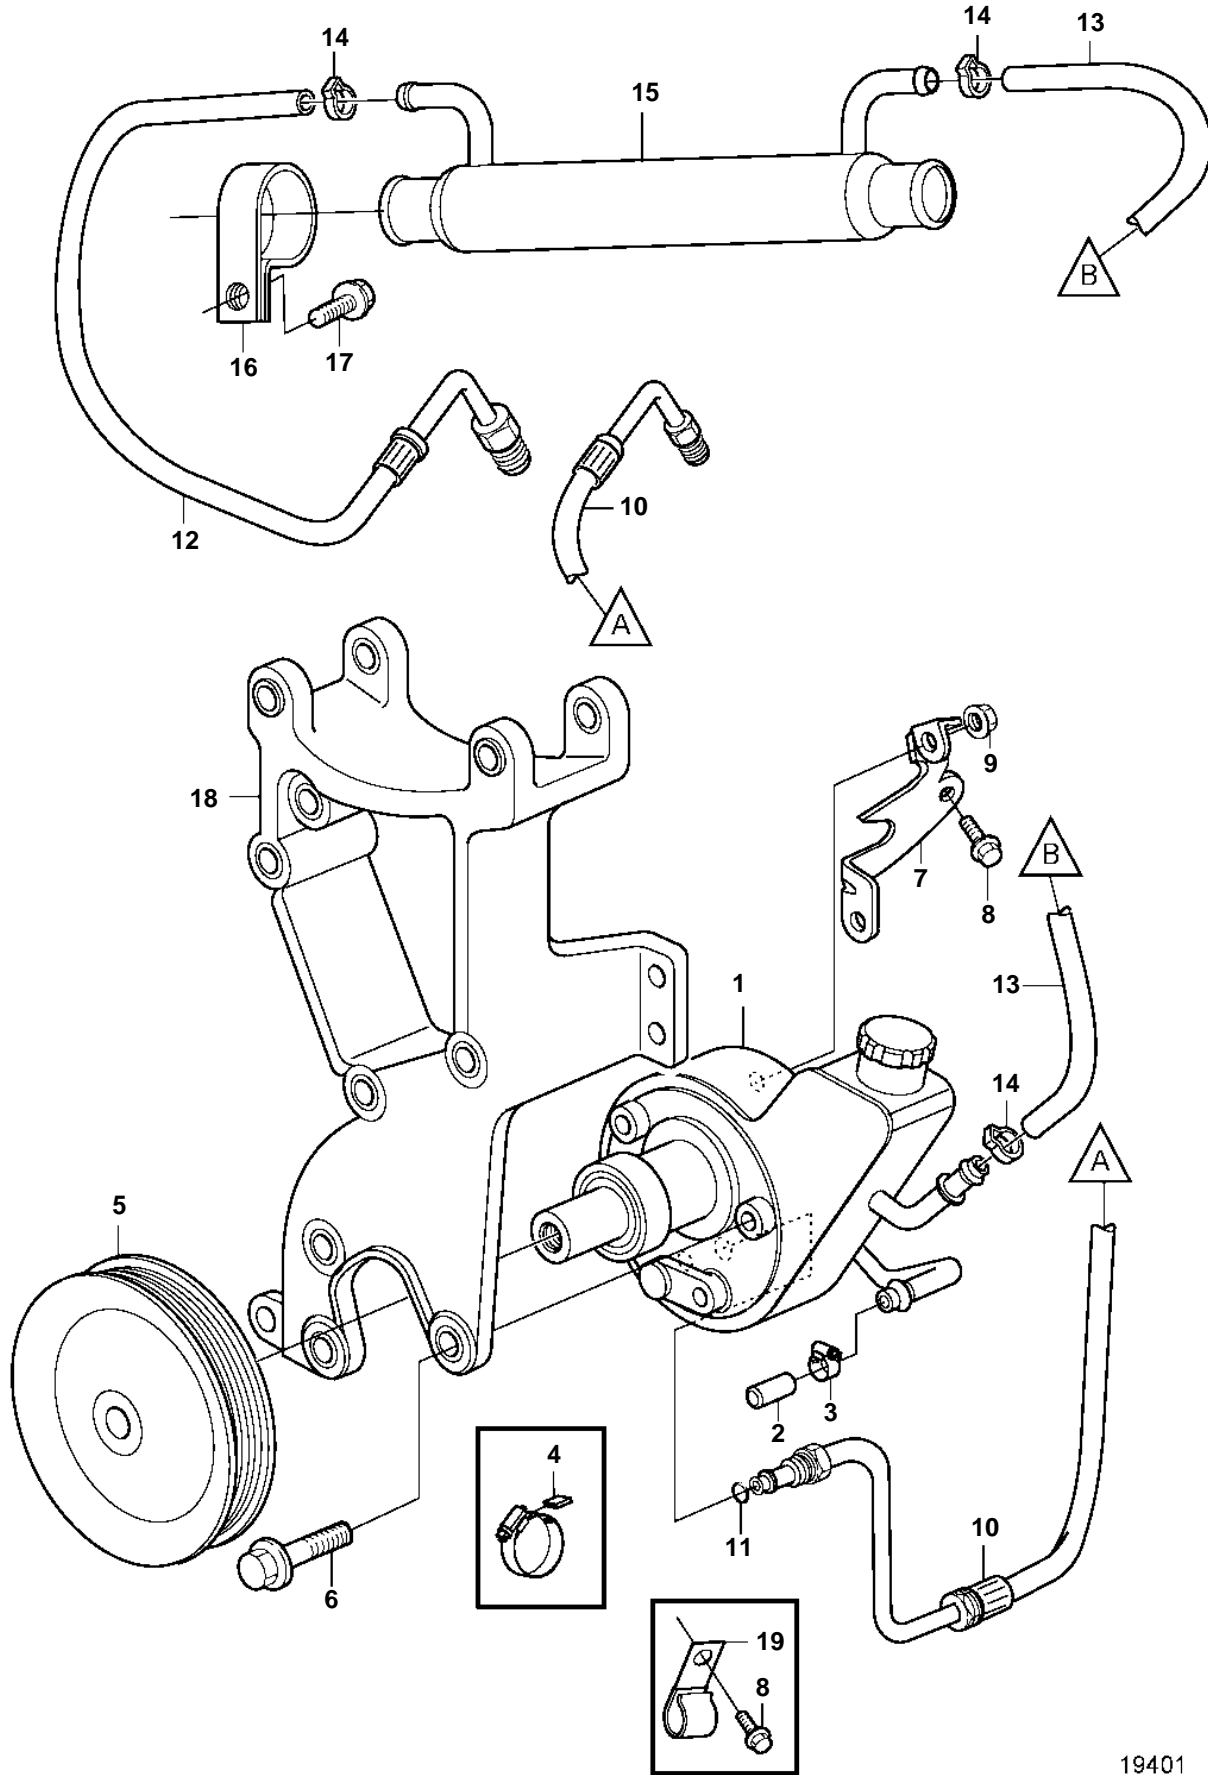

8.1Gi-B, 8.1Gi-BF, 8.1GXi-A, 8.1GXi-AF

8.1Gi-B, 8.1Gi-BF, 8.1GXi-A, 8.1GXi-AF

REF	PART NO.	QTY	DESCRIPTION	SEE SEC.
1	3860871	1	Power steering pump	
2	3856766	1	Cap	
3	3860413	1	Clamp	
4	3861999	1	Cover	
5	3862700	1	Pulley	
6	3861768	3	Screw	
7	3861019	1	Bracket	
8	946441	2	Screw	
9	3861017	2	Nut	
10	3853967	1	Pressure hose	
11	3852497	1	O-ring	
12	3854168	1	Hose	
13	3860870	1	Hose	
14	982663	3	Clamp	
15	3861786	1	Oil cooler	
16	3861788	1	Clamp	
17	946329	1	Flange screw	
18		1	Bracket	5955
19	3852434	1	Clamp	