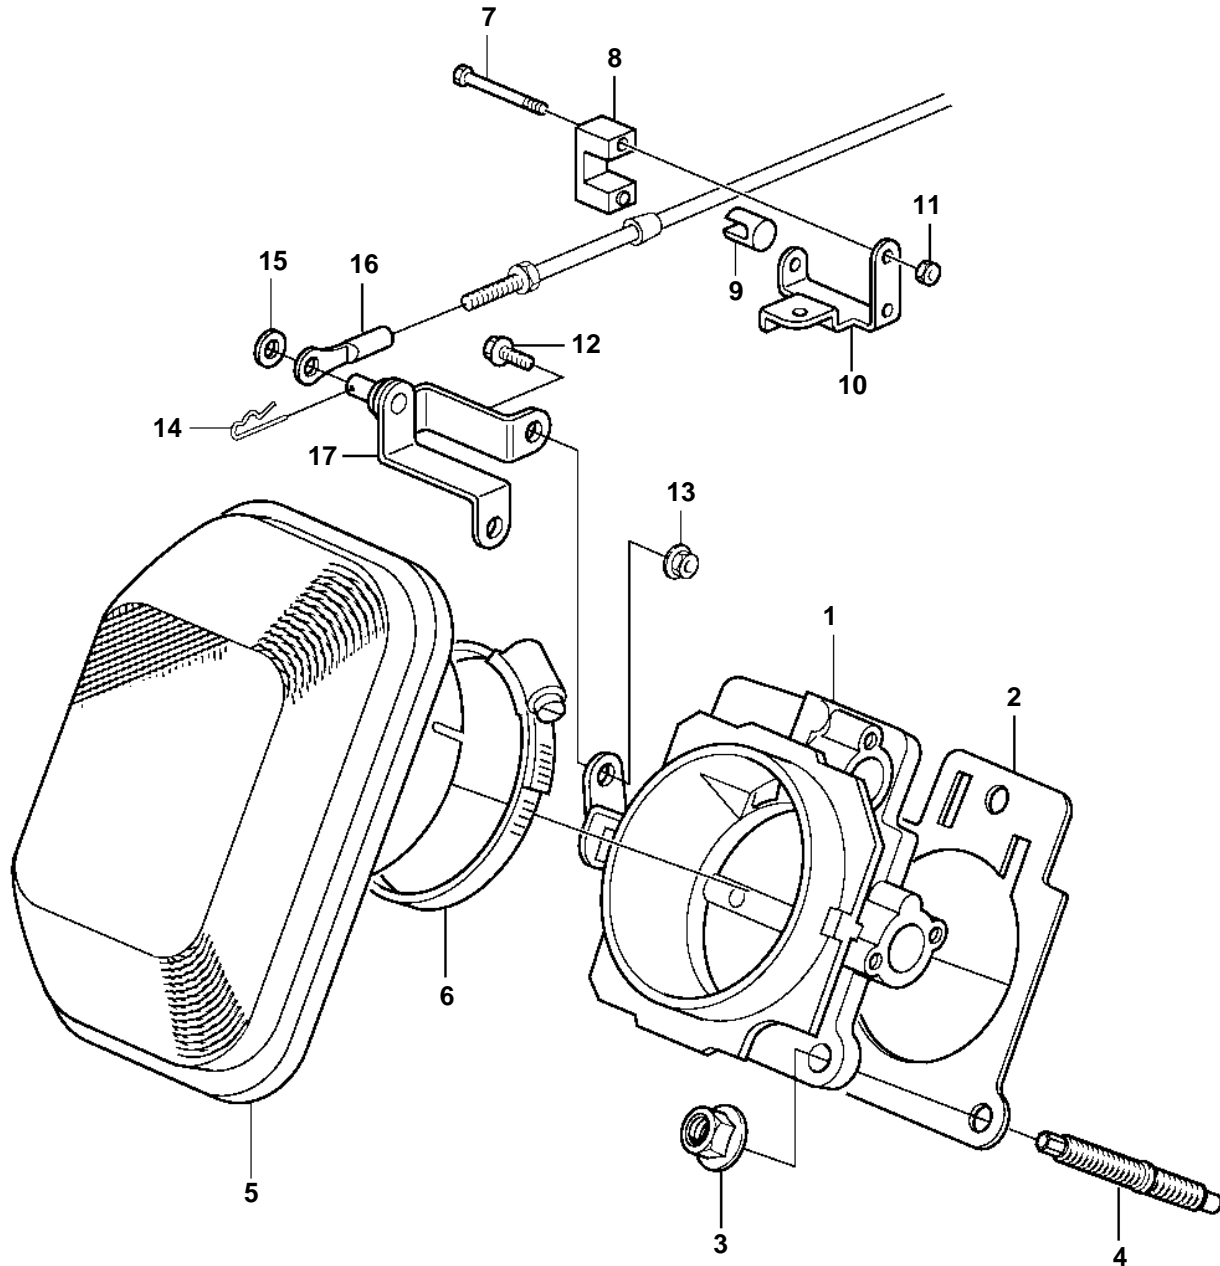

8.1Gi-A, 8.1Gi-B, 8.1Gi-BF, 8.1Gi-C, 8.1Gi-CD, 8.1Gi-D, 8.1Gi-DD, 8.1GSi-A, 8.1GXi-A, 8.1GXi-AF, 8.1GXi-B, 8.1GXi-BF, 8.1GXi-C, 8.1GXi-CF, DPX375-A, DPX375-B, DPX375-BF, DPX375-CF, DPX420-A, DPX420-B, DPX420-BF, DPX420-CF, 8.1Giil-A, 8.1Giil-B, 8.1Giil-C, 8.1Giil-D, 8.1GSiil-A, 8.1GXiil-A, 8.1GXiil-B, 8.1GXiil-C