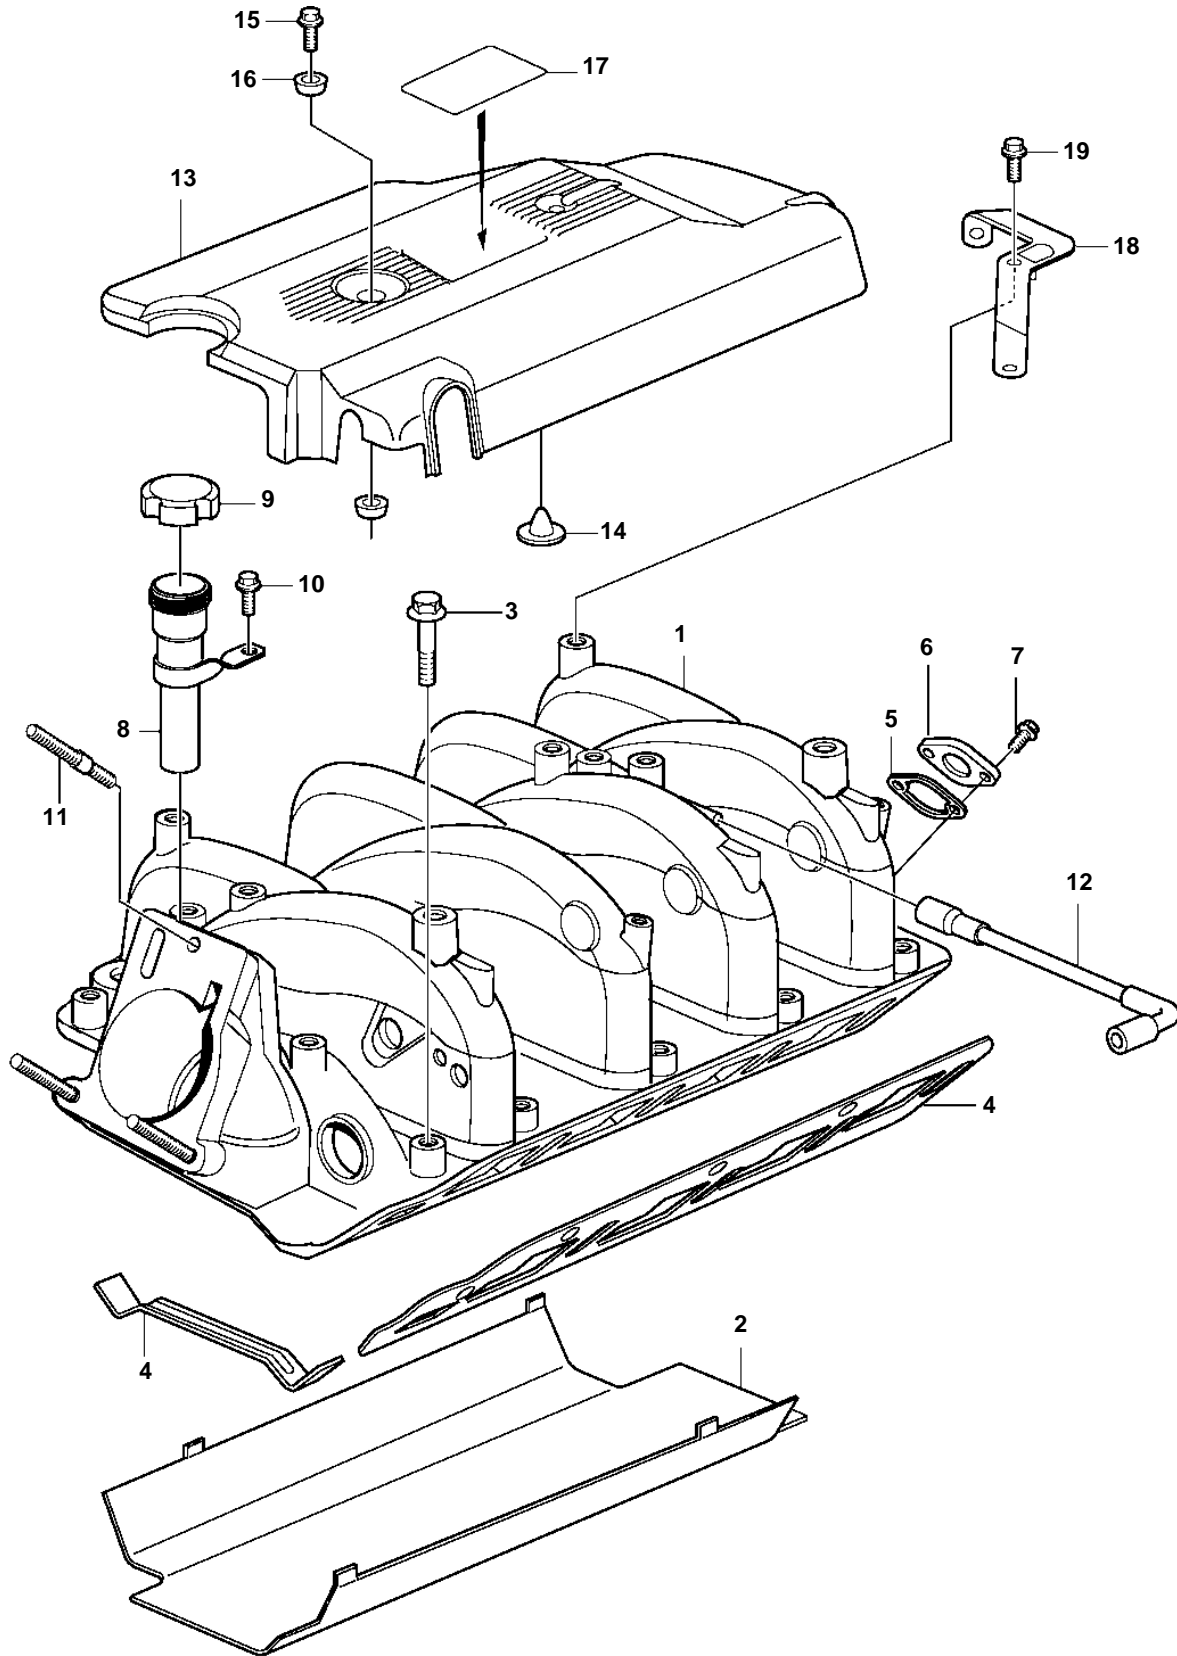

8.1Gi-C, 8.1Gi-CF, 8.1Gi-D, 8.1Gi-DF, 8.1GXi-B, 8.1GXi-BF, 8.1GXi-C, 8.1GXi-CF, DPX375-CF, DPX420-CF, 8.1GiI-C, 8.1GiI-D, 8.1GXii-B, 8.1GXii-C

8.1Gi-C, 8.1Gi-CF, 8.1Gi-D, 8.1Gi-DF, 8.1GXi-B, 8.1GXi-BF, 8.1GXi-C, 8.1GXi-CF, DPX375-CF, DPX420-CF, 8.1GiI-C, 8.1GiI-D, 8.1GXii-B, 8.1GXii-C

REF	PART NO.	QTY	DESCRIPTION	NOTES
1	888100	1	Manifold	
2	3861324	1	Shield	
3	3861261	10	Screw	
4	3861290	1	Gasket	
5	3861023	1	Gasket	
6		1	Cover	
7	3861255	2	Screw	
8	3861262	1	Screw	
9	3859081	1	Tube	
10	3863006	1	Cap	
11	3861299	1	Hose	
12	3857486	3	Stud	
13	3860925	1	Cover	
14	3859005	3	· Grommet	
15		2	· Screw	NOT SERVICED
16		4	· Grommet	NOT SERVICED
17	3861895	1	Decal	8.1Gi
	3861896	1	Decal	8.1GXi
		1	Decal	DPX375
		1	Decal	DPX420
18	3861388	1	Bracket	
19	948893	1	Screw	