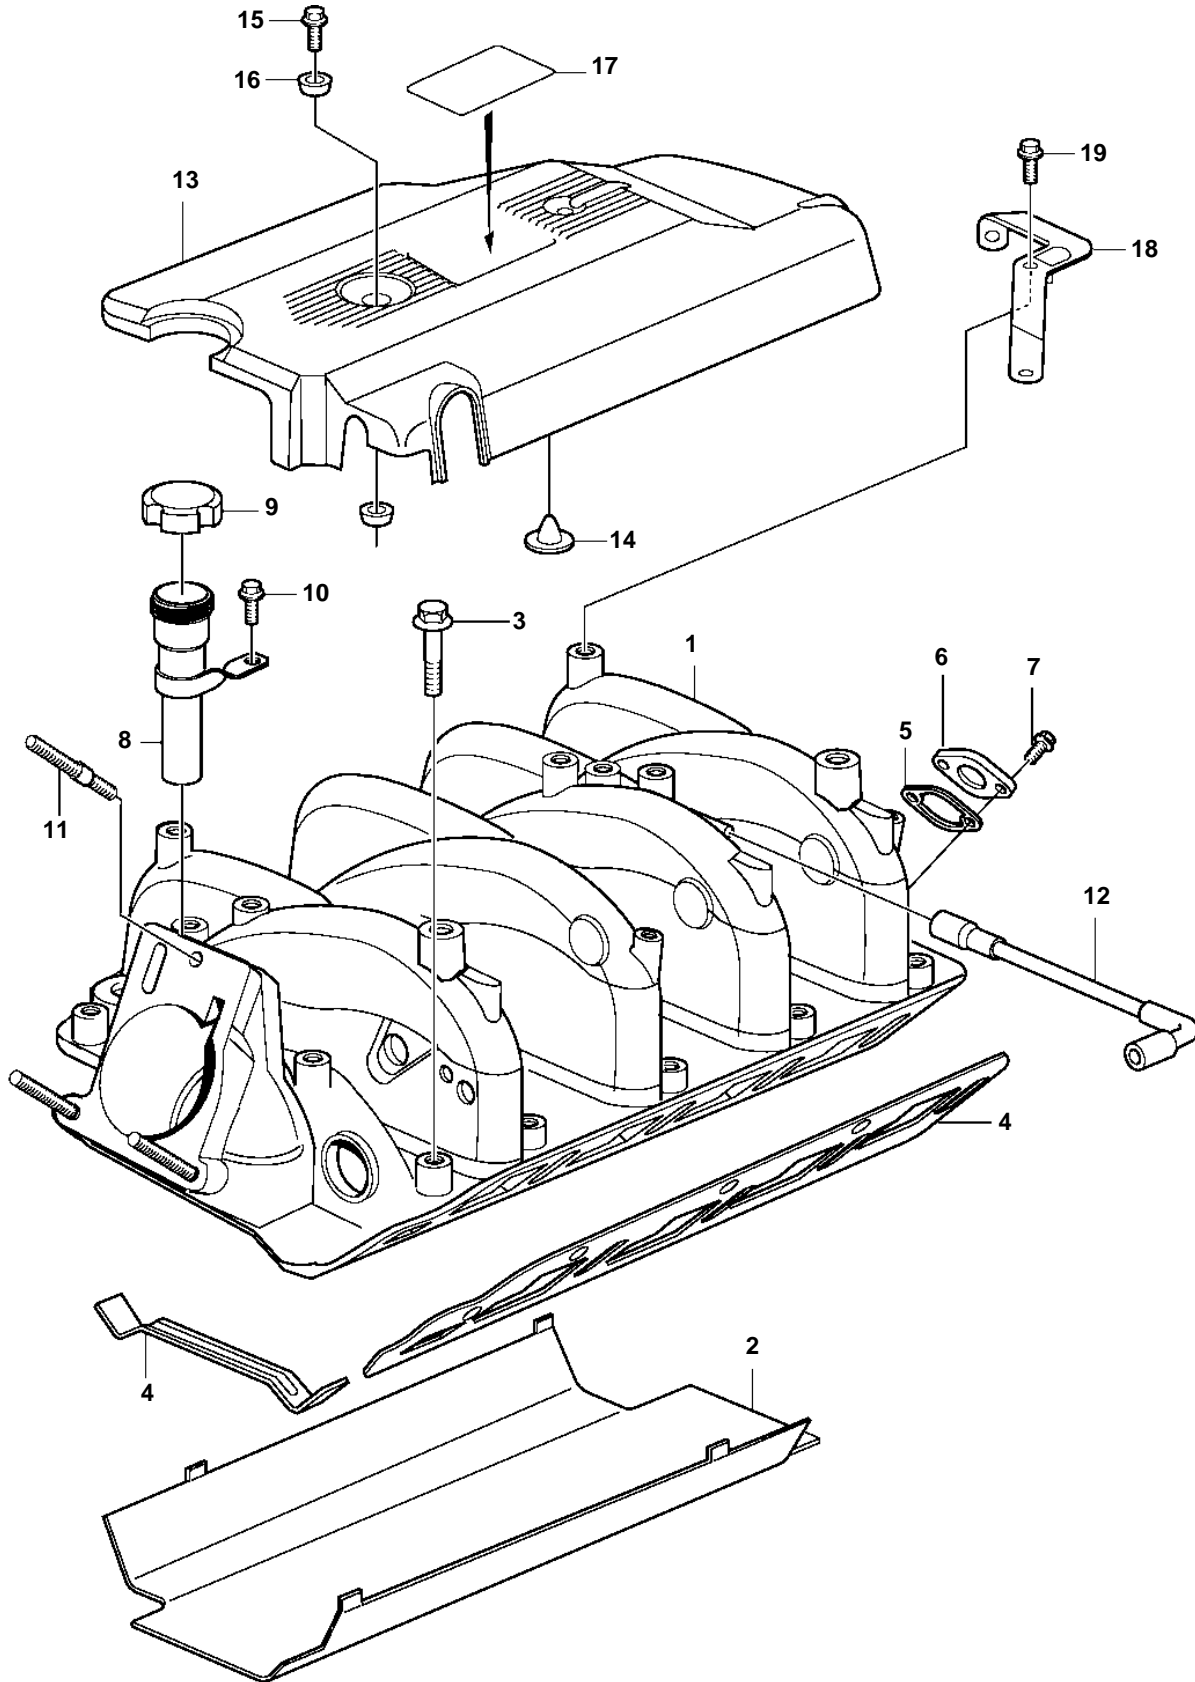

8.1Gi-B, 8.1Gi-BF, 8.1GXi-A, 8.1GXi-AF, DPX375-B, DPX375-BF, DPX420-B, DPX420-BF, 8.1GiI-B, 8.1GXil-A

8.1Gi-B, 8.1Gi-BF, 8.1GXi-A, 8.1GXi-AF, DPX375-B, DPX375-BF, DPX420-B, DPX420-BF, 8.1Gil-B, 8.1GXil-A

REF	PART NO.	QTY	DESCRIPTION	NOTES
1	888100	1	Manifold	
2	3861324	1	Shield	
3	3861261	10	Screw	
4	3861290	1	Gasket	
5	3861023	1	Gasket	
6		1	Cover	
7	3861255	2	Screw	
8	3861262	1	Screw	
9	3859081	1	Tube	
10	3857681	1	Cap	
11	3861299	1	Hose	
12	3857486	3	Stud	
13	3860925	1	Cover	
14	3859005	3	· Grommet	
15		2	· Screw	NOT SERVICED
16		4	· Grommet	NOT SERVICED
17	3861895	1	Decal	8.1Gi
	3861896	1	Decal	8.1GXi
		1	Decal	DPX375
		1	Decal	DPX420
18	3861388	1	Bracket	
19	948893	1	Screw