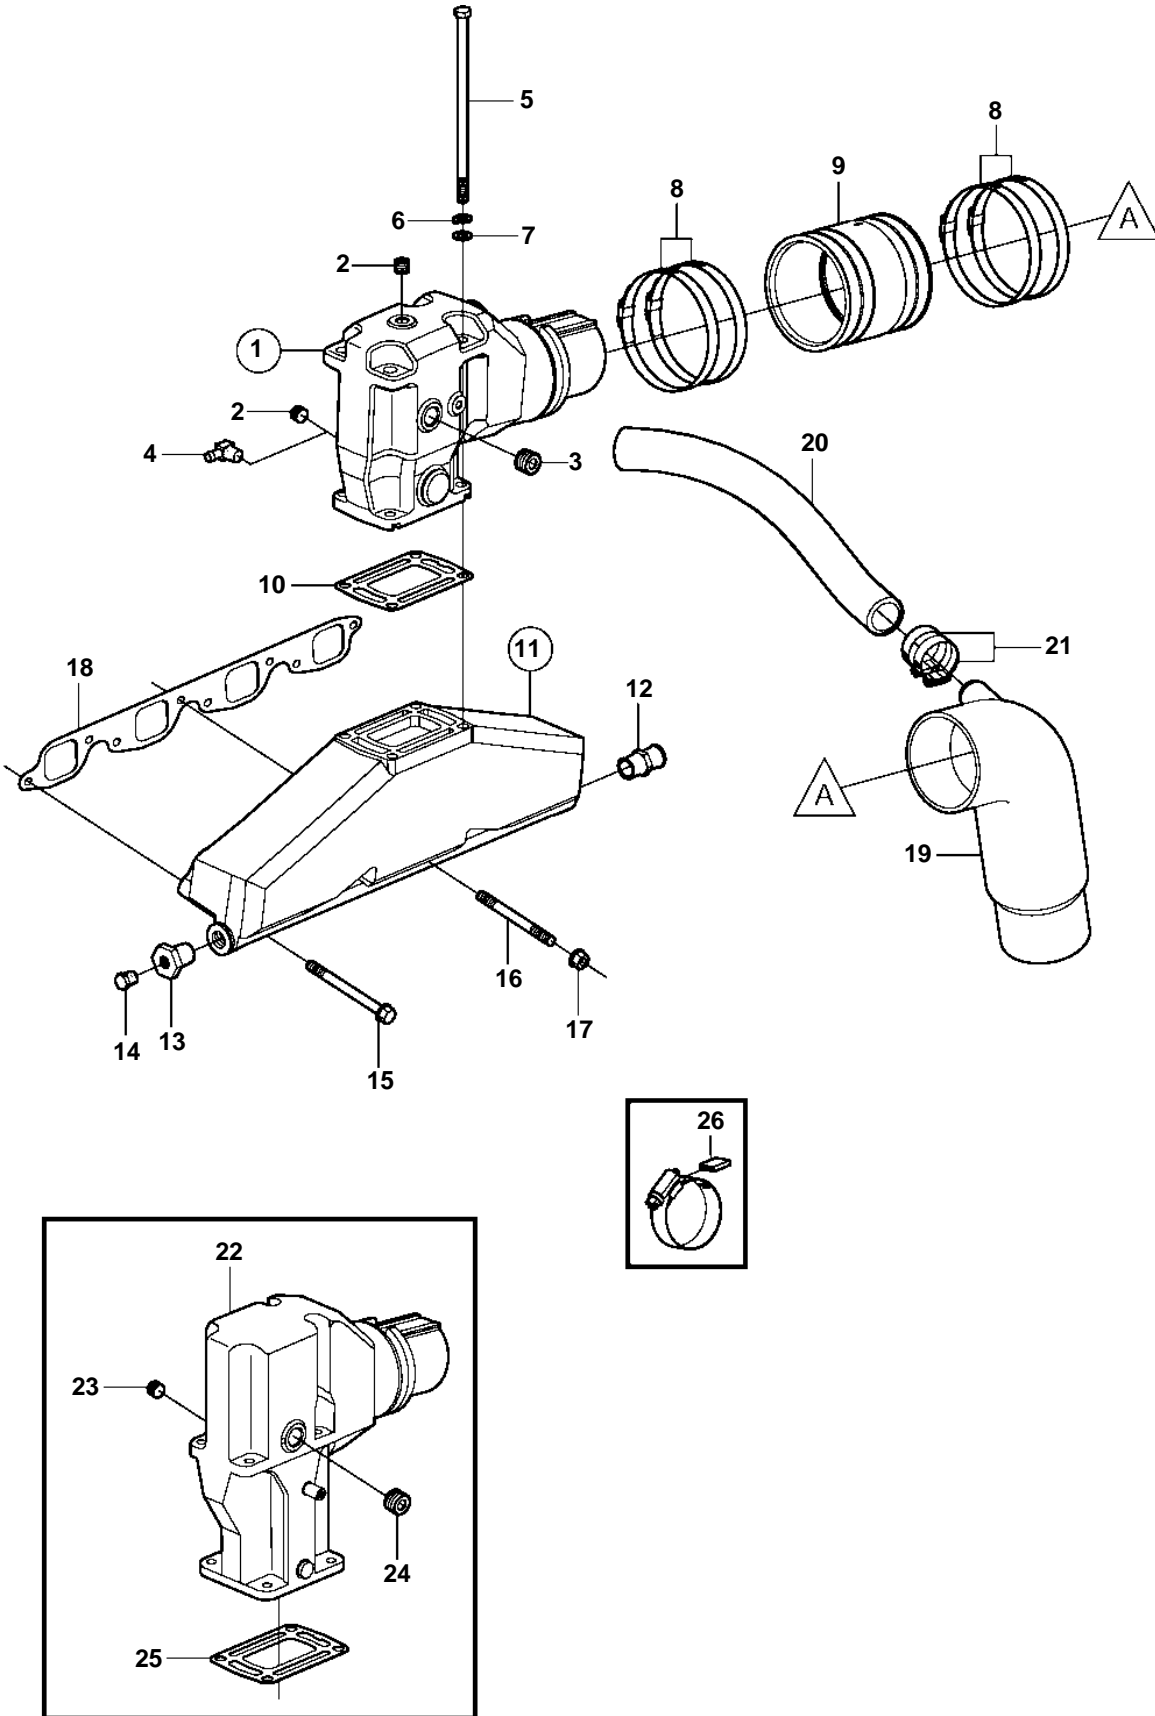

## 8.1GiI-A, 8.1GSil-A

REF	PART NO.	QTY	DESCRIPTION	NOTES
1	3857944	2	Exhaust riser	
2	3850740	4	· Plug	
3	3850999	4	· Plug	
4	3853597	1	Elbow	
5	3852830	8	Screw	
6	3852002	8	Lock washer	
7	3852058	8	Washer	
8	3853860	8	Clamp	
9	3852696	8	Exhaust hose	
10	3850496	2	Gasket	
11	3860855	2	Manifold	
12	3861159	2	Nipple	
13	3861160	2	Fitting	
14	3850802	2	Plug	
15	945444	8	Flange screw	
16	982974	8	Stud	
17	945408	8	Flange nut	
18	3852472	2	Gasket	
19	3862202	1	Exhaust pipe	STARBOARD. Installed after production on Gil-A, GSil-A.
	3862203	1	Exhaust pipe	PORT. Installed after production on Gil-A, GSil-A.
20	3862206	1	Exhaust hose	Installed after production on Gil-A, GSil-A.
21	3853786	4	Clamp	Installed after production on Gil-A, GSil-A.
22	3862097	X	Exhaust pipe kit	
23	3850740	X	Plug	
24	3850999	X	Plug	
25	3850496	X	Gasket	
26	3858532	X	Cover	