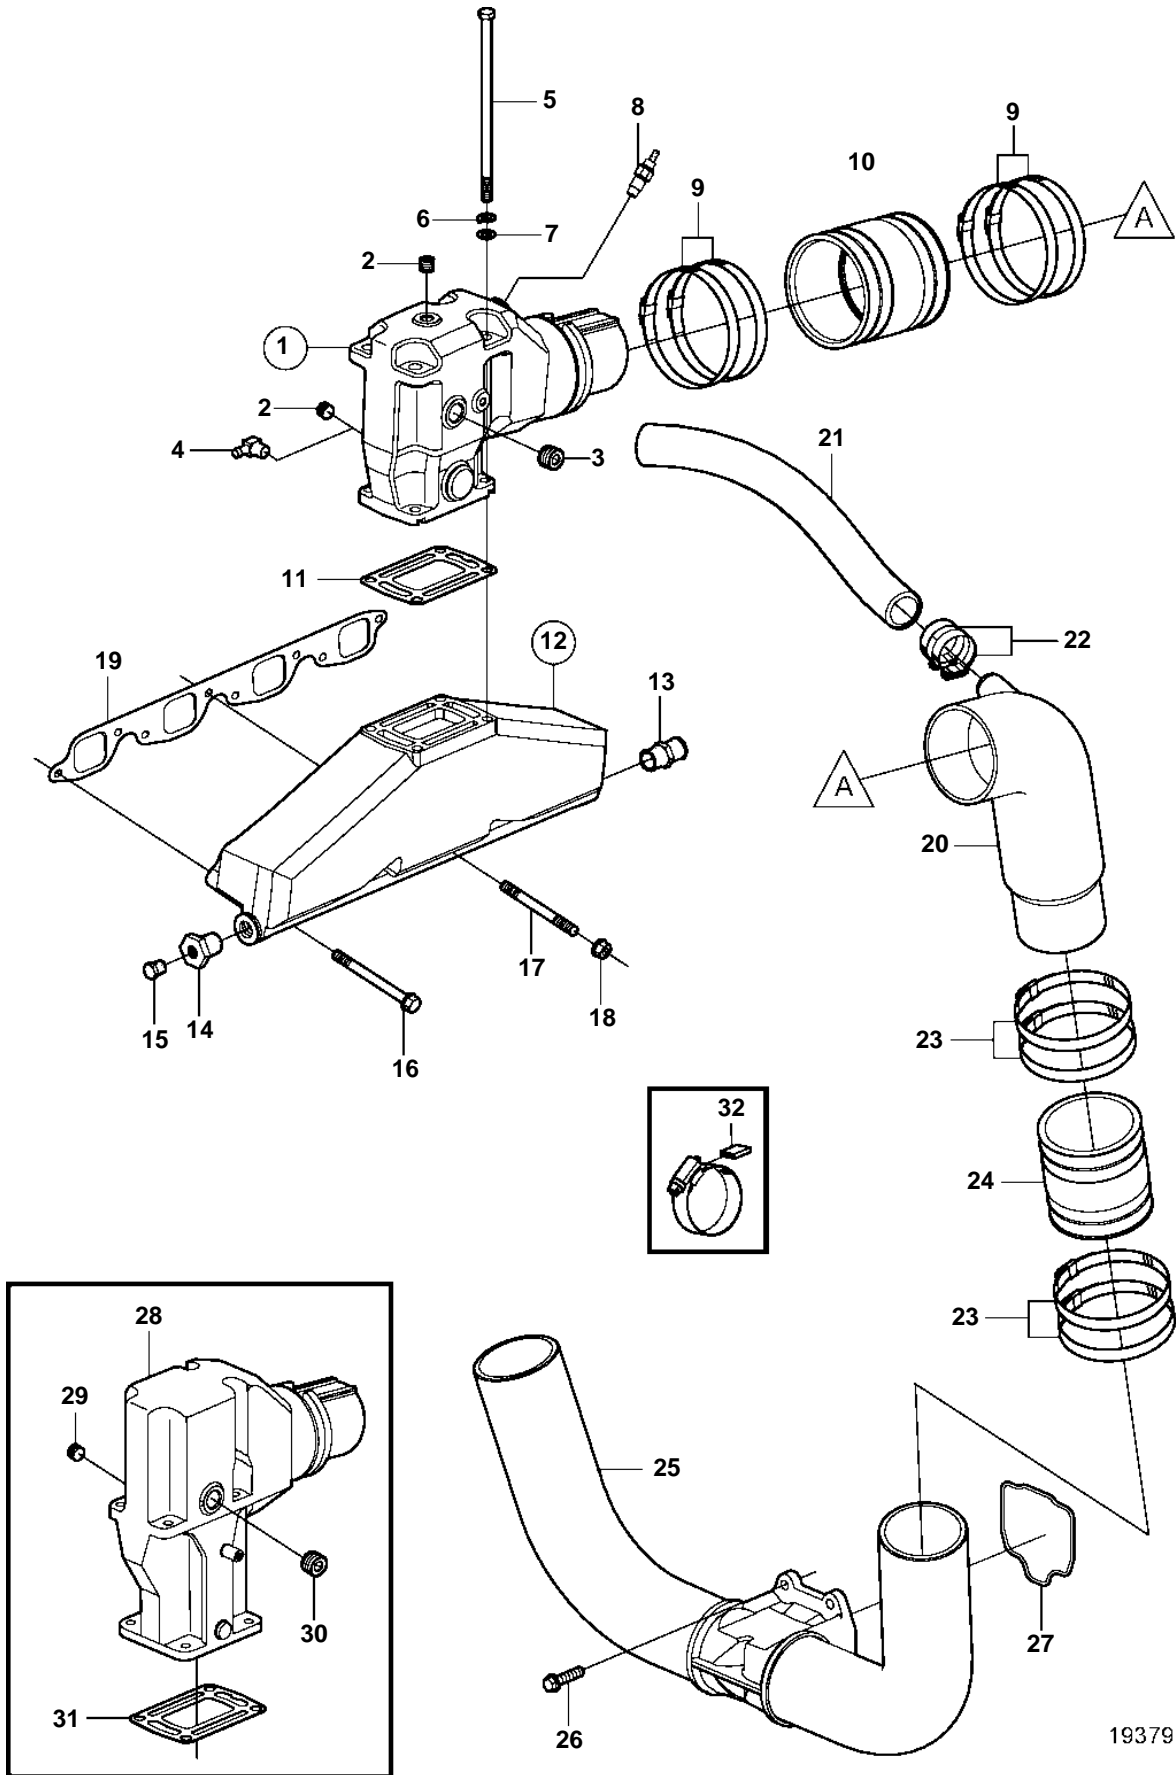

8.1Gi-B, 8.1Gi-BF, 8.1GXi-A, 8.1GXi-AF

8.1Gi-B, 8.1Gi-BF, 8.1GXi-A, 8.1GXi-AF

REF	PART NO.	QTY	DESCRIPTION	NOTES
1	3861842	2	Exhaust riser	
2	3850740	4	· Plug	
3	3850999	4	· Plug	
4	3853597	1	Elbow	
5	3852830	8	Screw	
6	3852002	8	Lock washer	
7	3852058	8	Washer	
8	3861997	2	Temperature sensor	
9	3853860	8	Clamp	
10	3852696	8	Exhaust hose	
11	3850496	2	Gasket	
12	3860855	2	Manifold	
13	3861159	2	Nipple	
14	3861160	2	Fitting	
15	3850802	2	Plug	
16	945444	8	Flange screw	
17	982974	8	Stud	
18	945408	8	Flange nut	
19	3852472	2	Gasket	
20	3862202	1	Exhaust pipe	STARBOARD
	3862203	1	Exhaust pipe	PORT
21	3862206	1	Exhaust hose	
22	3853786	4	Clamp	
23	3853791	8	Clamp	
24	3852742	2	Exhaust hose	
25	3858873	1	Exhaust pipe	
26	3855472	4	Flange screw	
27	3587651	1	Sealing kit	
28	3862907	X	Exhaust pipe kit	
29	3850740	X	Plug	
30	3850999	X	Plug	
31	3850496	X	Gasket	REPL BY 3863191
32	3858532	X	Cover	