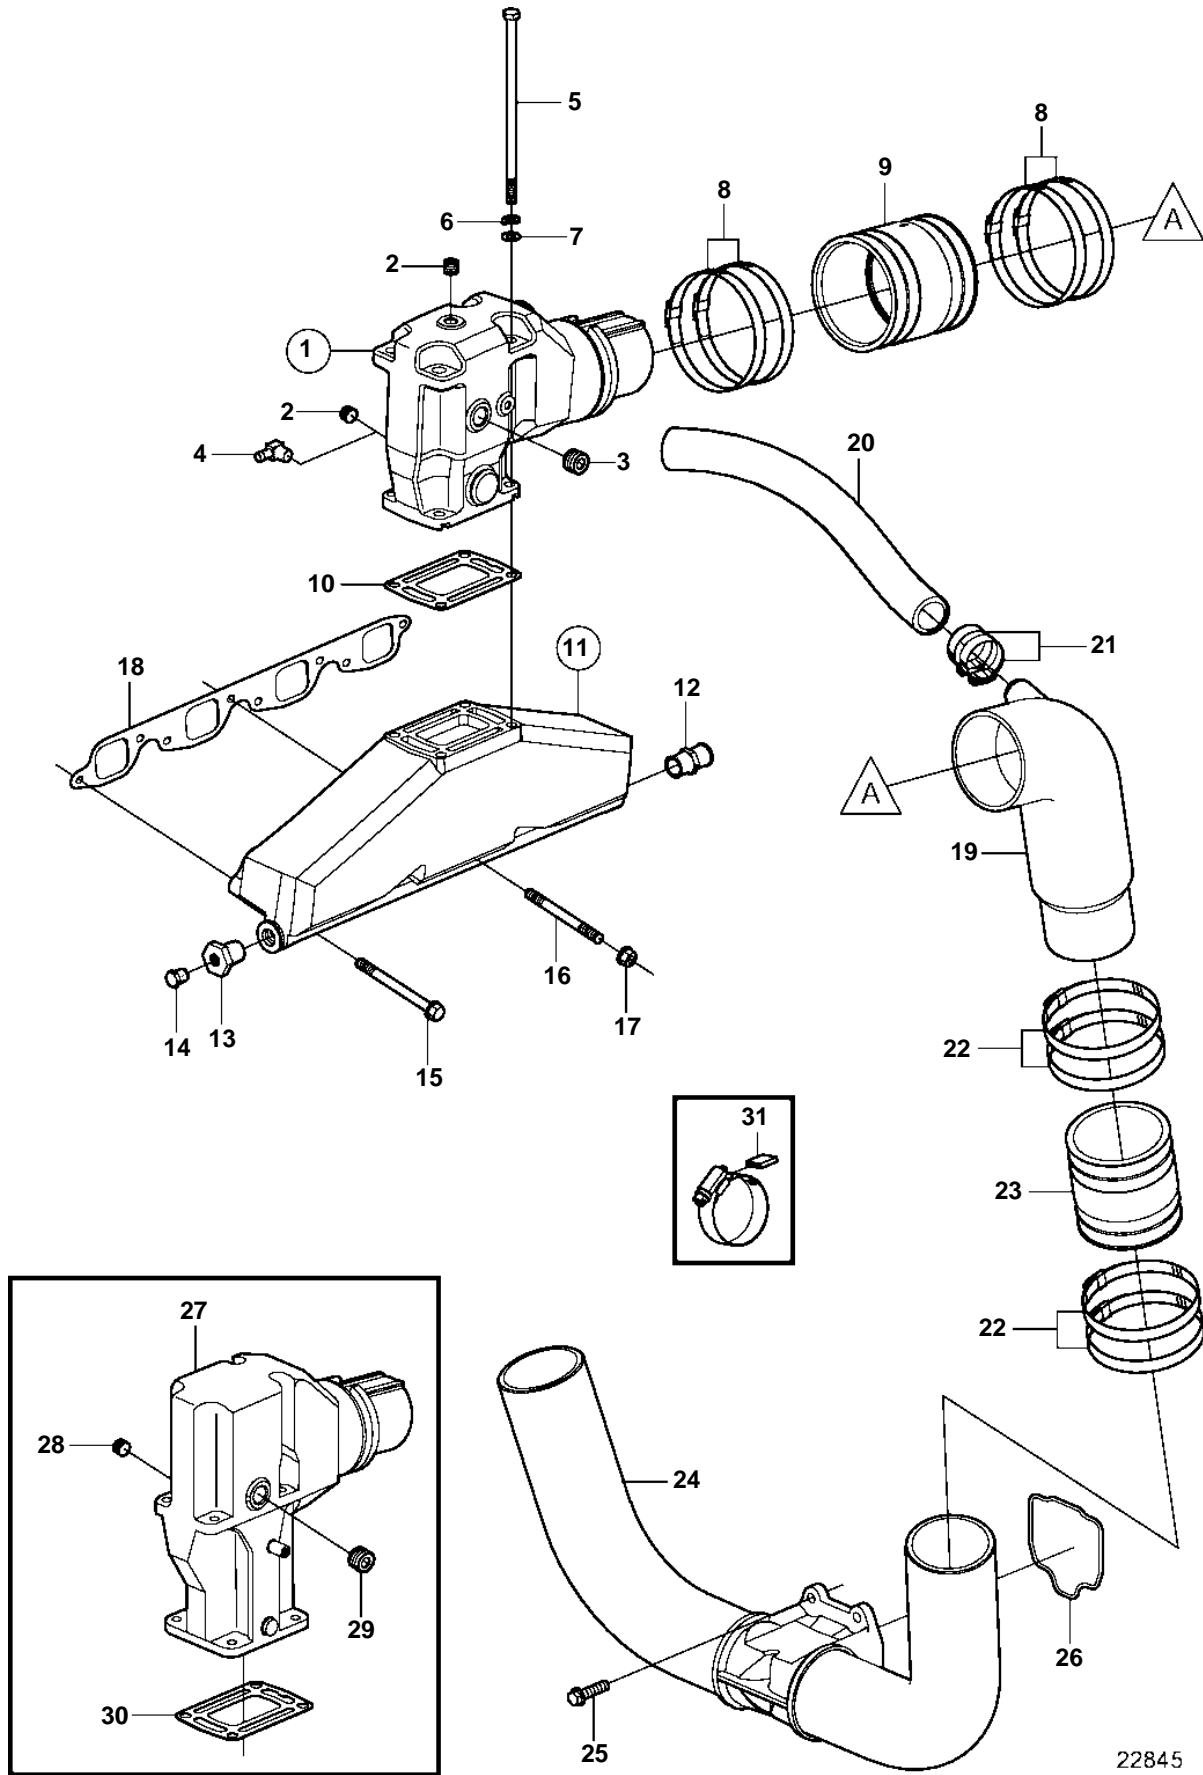

8.1Gi-A, 8.1GSi-A

22845

Upd: 26 JAN 2006

22845

7744240 - 25 - 5960

8.1Gi-A, 8.1GSI-A

REF	PART NO.	QTY	DESCRIPTION	NOTES
1	3857944	2	Exhaust riser	
2	3850740	4	· Plug	
3	3850999	4	· Plug	
4	3853597	1	Elbow	
5	3852830	8	Screw	
6	3852002	8	Lock washer	
7	3852058	8	Washer	
8	3853860	8	Clamp	
9	3852696	8	Exhaust hose	
10	3850496	2	Gasket	
11	3860855	2	Manifold	
12	3861159	2	Nipple	
13	3861160	2	Fitting	
14	3850802	2	Plug	
15	945444	8	Flange screw	
16	982974	8	Stud	
17	945408	8	Flange nut	
18	3852472	2	Gasket	
19	3862202	1	Exhaust pipe	STARBOARD. Installed after production on Gi-A, GSi-A.
	3862203	1	Exhaust pipe	PORT. Installed after production on Gi-A, GSi-A.
20	3862206	1	Exhaust hose	Installed after production on Gi-A, GSi-A.
21	3853786	4	Clamp	Installed after production on Gi-A, GSi-A.
22	3853791	8	Clamp	
23	3852742	2	Exhaust hose	
24	3858873	1	Exhaust pipe	
25	3855472	4	Flange screw	
26	3587651	1	Sealing kit	
27	3862097	X	Exhaust pipe kit	
28	3850740	X	Plug	
29	3850999	X	Plug	
30	3850496	X	Gasket	
31	3858532	X	Cover	