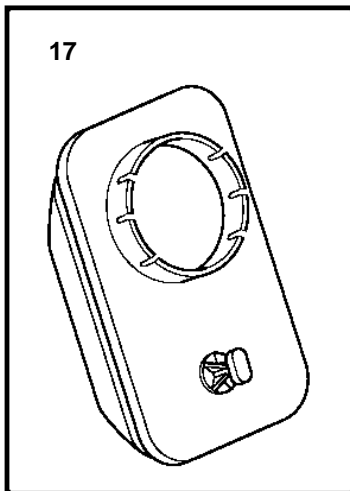

8.1GXi-A, 8.1GXi-AF, DPX420-B, DPX420-BF, 8.1GXii-A

19491

8.1GXi-A, 8.1GXi-AF, DPX420-B, DPX420-BF, 8.1GXii-A

REF	PART NO.	QTY	DESCRIPTION	NOTES
1	3861301	2	Knock sensor	
2	3852610	1	T-nipple	
3	3852465	1	Bushing	
4	3852215	1	Switch, oil pressure	
5	3857532	1	Sender, oil pressure	
6	3861322	1	Sensor, crankshaft position	2 O-RINGS
7	3861262	1	Screw	
8	3861321	1	Sensor, MAP	
9	3861240	1	Screw	
10	3860927	1	Ecu	
11	3860960	1	Bracket	
12	3852053	3	Screw	
13	3857696	1	Iac valve	
14	3858054	1	O-ring	
15	3857487	1	Sensor, throttle position	
16	3857693	1	Screw kit	
17	3861345	1	Flame arrestor	
		1	· SensorMAT	
18	3850397	1	Switch, coolant water temp.	
19	3861346	1	Bushing	
20	3852029	1	Sender, temperature	
21	3859082	1	Sensor, camshaft position	
22		1	Screw	
23	3861997	1	Temperature sensor	