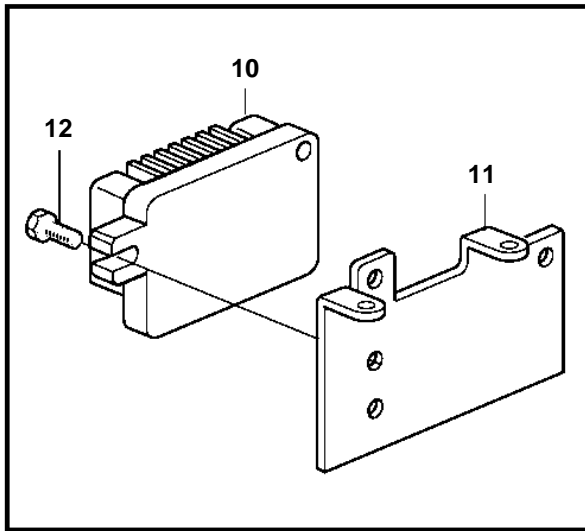

8.1GXi-A, 8.1GXi-AF, DPX420-B, DPX420-BF, 8.1GXii-A

19491

8.1GXi-A, 8.1GXi-AF, DPX420-B, DPX420-BF, 8.1GXii-A

REF	PART NO.	QTY	DESCRIPTION	NOTES
1	3861301	2	Knock sensor	
2	3852610	1	T-nipple	
3	3852465	1	Bushing	
4	3852215	1	Switch, oil pressure	
5	3857532	1	Sender, oil pressure	
6	3861322	1	Sensor, crankshaft position	2 O-RINGS
7	3861262	1	Screw	
8	3861321	1	Sensor, MAP	
9	3861240	1	Screw	
10	3860927	1	Ecu	
11	3860960	1	Bracket	
12	3852053	3	Screw	
13	3857696	1	Iac valve	
14	3858054	1	O-ring	
15	3857487	1	Sensor, throttle position	
16	3857693	1	Screw kit	
17	3861345	1	Flame arrestor	
		1	· SensorMAT	
18	3850397	1	Switch, coolant water temp.	
19	3861346	1	Bushing	
20	3852029	1	Sender, temperature	
21	3859082	1	Sensor, camshaft position	
22		1	Screw	
23	3861997	1	Temperature sensor	