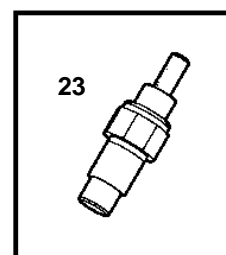

8.1GXi-A, 8.1GXi-AF, DPX420-B, DPX420-BF, 8.1GXii-A

19491

8.1GXi-A, 8.1GXi-AF, DPX420-B, DPX420-BF, 8.1GXii-A

REF	PART NO.	QTY	DESCRIPTION	NOTES
1	3861301	2	Knock sensor	
2	3852610	1	T-nipple	
3	3852465	1	Bushing	
4	3852215	1	Switch, oil pressure	
5	3857532	1	Sender, oil pressure	
6	3861322	1	Sensor, crankshaft position	2 O-RINGS
7	3861262	1	Screw	
8	3861321	1	Sensor, MAP	
9	3861240	1	Screw	
10	3860927	1	Ecu	
11	3860960	1	Bracket	
12	3852053	3	Screw	
13	3857696	1	Iac valve	
14	3858054	1	O-ring	
15	3857487	1	Sensor, throttle position	
16	3857693	1	Screw kit	
17	3861345	1	Flame arrestor	
		1	· SensorMAT	
18	3850397	1	Switch, coolant water temp.	
19	3861346	1	Bushing	
20	3852029	1	Sender, temperature	
21	3859082	1	Sensor, camshaft position	
22		1	Screw	
23	3861997	1	Temperature sensor	