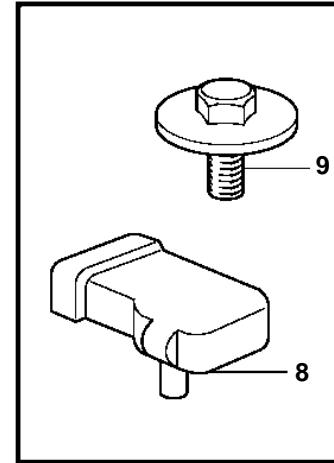

8.1GXi-A, 8.1GXi-AF, DPX420-B, DPX420-BF, 8.1GXii-A

19491

8.1GXi-A, 8.1GXi-AF, DPX420-B, DPX420-BF, 8.1GXii-A

REF	PART NO.	QTY	DESCRIPTION	NOTES
1	3861301	2	Knock sensor	
2	3852610	1	T-nipple	
3	3852465	1	Bushing	
4	3852215	1	Switch, oil pressure	
5	3857532	1	Sender, oil pressure	
6	3861322	1	Sensor, crankshaft position	2 O-RINGS
7	3861262	1	Screw	
8	3861321	1	Sensor, MAP	
9	3861240	1	Screw	
10	3860927	1	Ecu	
11	3860960	1	Bracket	
12	3852053	3	Screw	
13	3857696	1	Iac valve	
14	3858054	1	O-ring	
15	3857487	1	Sensor, throttle position	
16	3857693	1	Screw kit	
17	3861345	1	Flame arrestor	
		1	· SensorMAT	
18	3850397	1	Switch, coolant water temp.	
19	3861346	1	Bushing	
20	3852029	1	Sender, temperature	
21	3859082	1	Sensor, camshaft position	
22		1	Screw	
23	3861997	1	Temperature sensor	