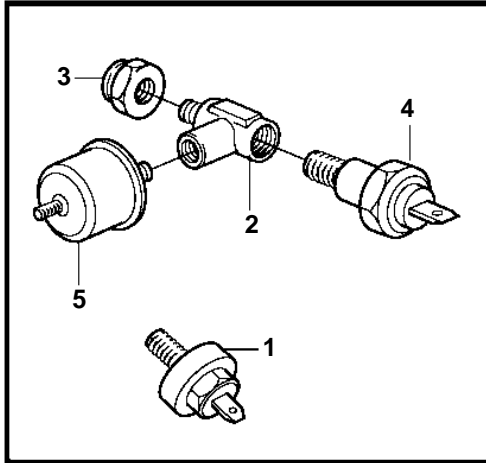

8.1GXi-A, 8.1GXi-AF, DPX420-B, DPX420-BF, 8.1GXii-A

19491

8.1GXi-A, 8.1GXi-AF, DPX420-B, DPX420-BF, 8.1GXii-A

REF	PART NO.	QTY	DESCRIPTION	NOTES
1	3861301	2	Knock sensor	
2	3852610	1	T-nipple	
3	3852465	1	Bushing	
4	3852215	1	Switch, oil pressure	
5	3857532	1	Sender, oil pressure	
6	3861322	1	Sensor, crankshaft position	2 O-RINGS
7	3861262	1	Screw	
8	3861321	1	Sensor, MAP	
9	3861240	1	Screw	
10	3860927	1	Ecu	
11	3860960	1	Bracket	
12	3852053	3	Screw	
13	3857696	1	Iac valve	
14	3858054	1	O-ring	
15	3857487	1	Sensor, throttle position	
16	3857693	1	Screw kit	
17	3861345	1	Flame arrestor	
		1	· SensorMAT	
18	3850397	1	Switch, coolant water temp.	
19	3861346	1	Bushing	
20	3852029	1	Sender, temperature	
21	3859082	1	Sensor, camshaft position	
22		1	Screw	
23	3861997	1	Temperature sensor	