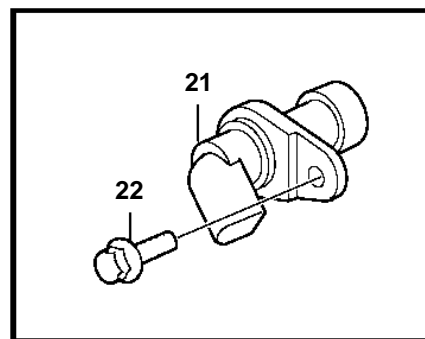

8.1GXi-A, 8.1GXi-AF, DPX420-B, DPX420-BF, 8.1GXii-A

19491

8.1GXi-A, 8.1GXi-AF, DPX420-B, DPX420-BF, 8.1GXii-A

REF	PART NO.	QTY	DESCRIPTION	NOTES
1	3861301	2	Knock sensor	
2	3852610	1	T-nipple	
3	3852465	1	Bushing	
4	3852215	1	Switch, oil pressure	
5	3857532	1	Sender, oil pressure	
6	3861322	1	Sensor, crankshaft position	2 O-RINGS
7	3861262	1	Screw	
8	3861321	1	Sensor, MAP	
9	3861240	1	Screw	
10	3860927	1	Ecu	
11	3860960	1	Bracket	
12	3852053	3	Screw	
13	3857696	1	Iac valve	
14	3858054	1	O-ring	
15	3857487	1	Sensor, throttle position	
16	3857693	1	Screw kit	
17	3861345	1	Flame arrestor	
		1	· SensorMAT	
18	3850397	1	Switch, coolant water temp.	
19	3861346	1	Bushing	
20	3852029	1	Sender, temperature	
21	3859082	1	Sensor, camshaft position	
22		1	Screw	
23	3861997	1	Temperature sensor	