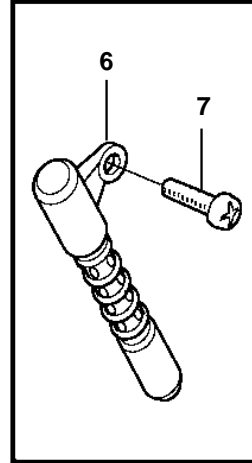

8.1GXi-A, 8.1GXi-AF, DPX420-B, DPX420-BF, 8.1GXii-A

19491

8.1GXi-A, 8.1GXi-AF, DPX420-B, DPX420-BF, 8.1GXii-A

REF	PART NO.	QTY	DESCRIPTION	NOTES
1	3861301	2	Knock sensor	
2	3852610	1	T-nipple	
3	3852465	1	Bushing	
4	3852215	1	Switch, oil pressure	
5	3857532	1	Sender, oil pressure	
6	3861322	1	Sensor, crankshaft position	2 O-RINGS
7	3861262	1	Screw	
8	3861321	1	Sensor, MAP	
9	3861240	1	Screw	
10	3860927	1	Ecu	
11	3860960	1	Bracket	
12	3852053	3	Screw	
13	3857696	1	Iac valve	
14	3858054	1	O-ring	
15	3857487	1	Sensor, throttle position	
16	3857693	1	Screw kit	
17	3861345	1	Flame arrestor	
		1	· SensorMAT	
18	3850397	1	Switch, coolant water temp.	
19	3861346	1	Bushing	
20	3852029	1	Sender, temperature	
21	3859082	1	Sensor, camshaft position	
22		1	Screw	
23	3861997	1	Temperature sensor	