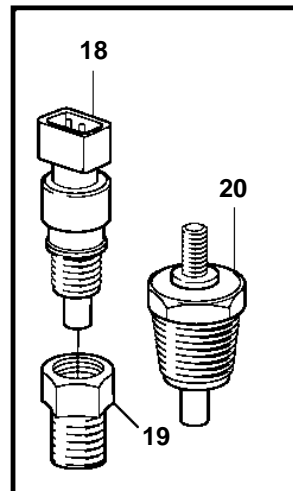

8.1GXi-A, 8.1GXi-AF, DPX420-B, DPX420-BF, 8.1GXii-A

19491

8.1GXi-A, 8.1GXi-AF, DPX420-B, DPX420-BF, 8.1GXii-A

REF	PART NO.	QTY	DESCRIPTION	NOTES
1	3861301	2	Knock sensor	
2	3852610	1	T-nipple	
3	3852465	1	Bushing	
4	3852215	1	Switch, oil pressure	
5	3857532	1	Sender, oil pressure	
6	3861322	1	Sensor, crankshaft position	2 O-RINGS
7	3861262	1	Screw	
8	3861321	1	Sensor, MAP	
9	3861240	1	Screw	
10	3860927	1	Ecu	
11	3860960	1	Bracket	
12	3852053	3	Screw	
13	3857696	1	Iac valve	
14	3858054	1	O-ring	
15	3857487	1	Sensor, throttle position	
16	3857693	1	Screw kit	
17	3861345	1	Flame arrestor	
		1	· SensorMAT	
18	3850397	1	Switch, coolant water temp.	
19	3861346	1	Bushing	
20	3852029	1	Sender, temperature	
21	3859082	1	Sensor, camshaft position	
22		1	Screw	
23	3861997	1	Temperature sensor	