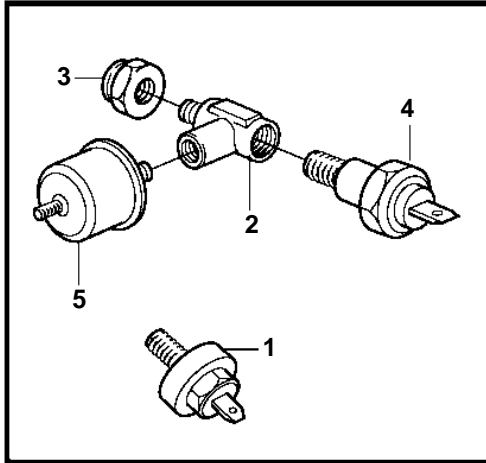

8.1Gi-C, 8.1Gi-CF, 8.1Gi-D, 8.1Gi-DF, DPX375-CF, 8.1GiI-C, 8.1GiI-D

19491

8.1Gi-C, 8.1Gi-CF, 8.1Gi-D, 8.1Gi-DF, DPX375-CF, 8.1GiI-C, 8.1GiI-D

REF	PART NO.	QTY	DESCRIPTION	NOTES
1	3861301	2	Knock sensor	
2	3852610	1	T-nipple	
3	3852465	1	Bushing	
4	3852215	1	Switch, oil pressure	
5	3857532	1	Sender, oil pressure	
6	888099	1	Sensor, crankshaft position	1 O-RING
7	3861262	1	Screw	
8	3861321	1	Sensor, MAP	
9	3861240	1	Screw	
10	3862688	1	Ecu	
11	3862836	1	Bracket	
12	3856742	3	Screw	
13	3857696	1	Iac valve	
14	3858054	1	O-ring	
15	3857487	1	Sensor, throttle position	
16	3857693	1	Screw kit	
17	3861345	1	Flame arrestor	
		1	· SensorMAT	
18	3850397	1	Switch, coolant water temp.	
19	3861346	1	Bushing	
20	3852029	1	Sender, temperature	
21	3859082	1	Sensor, camshaft position	
22		1	Screw	
23	3862500	1	Temperature sensor	