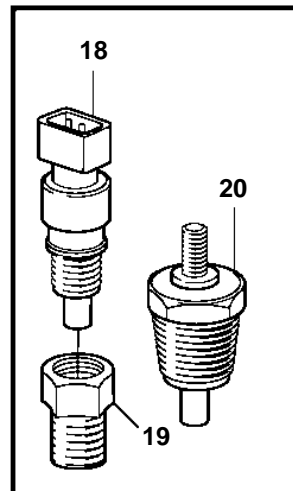

8.1Gi-C, 8.1Gi-CF, 8.1Gi-D, 8.1Gi-DF, DPX375-CF, 8.1GiI-C, 8.1GiI-D

19491

8.1Gi-C, 8.1Gi-CF, 8.1Gi-D, 8.1Gi-DF, DPX375-CF, 8.1GiI-C, 8.1GiI-D

REF	PART NO.	QTY	DESCRIPTION	NOTES
1	3861301	2	Knock sensor	
2	3852610	1	T-nipple	
3	3852465	1	Bushing	
4	3852215	1	Switch, oil pressure	
5	3857532	1	Sender, oil pressure	
6	888099	1	Sensor, crankshaft position	1 O-RING
7	3861262	1	Screw	
8	3861321	1	Sensor, MAP	
9	3861240	1	Screw	
10	3862688	1	Ecu	
11	3862836	1	Bracket	
12	3856742	3	Screw	
13	3857696	1	Iac valve	
14	3858054	1	O-ring	
15	3857487	1	Sensor, throttle position	
16	3857693	1	Screw kit	
17	3861345	1	Flame arrestor	
		1	· SensorMAT	
18	3850397	1	Switch, coolant water temp.	
19	3861346	1	Bushing	
20	3852029	1	Sender, temperature	
21	3859082	1	Sensor, camshaft position	
22		1	Screw	
23	3862500	1	Temperature sensor	