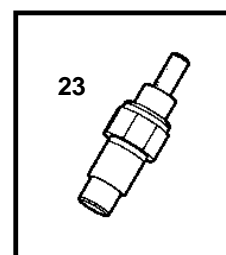

8.1Gi-C, 8.1Gi-CF, 8.1Gi-D, 8.1Gi-DF, DPX375-CF, 8.1GiI-C, 8.1GiI-D

19491

8.1Gi-C, 8.1Gi-CF, 8.1Gi-D, 8.1Gi-DF, DPX375-CF, 8.1GiI-C, 8.1GiI-D

REF	PART NO.	QTY	DESCRIPTION	NOTES
1	3861301	2	Knock sensor	
2	3852610	1	T-nipple	
3	3852465	1	Bushing	
4	3852215	1	Switch, oil pressure	
5	3857532	1	Sender, oil pressure	
6	888099	1	Sensor, crankshaft position	1 O-RING
7	3861262	1	Screw	
8	3861321	1	Sensor, MAP	
9	3861240	1	Screw	
10	3862688	1	Ecu	
11	3862836	1	Bracket	
12	3856742	3	Screw	
13	3857696	1	Iac valve	
14	3858054	1	O-ring	
15	3857487	1	Sensor, throttle position	
16	3857693	1	Screw kit	
17	3861345	1	Flame arrestor	
		1	· SensorMAT	
18	3850397	1	Switch, coolant water temp.	
19	3861346	1	Bushing	
20	3852029	1	Sender, temperature	
21	3859082	1	Sensor, camshaft position	
22		1	Screw	
23	3862500	1	Temperature sensor	