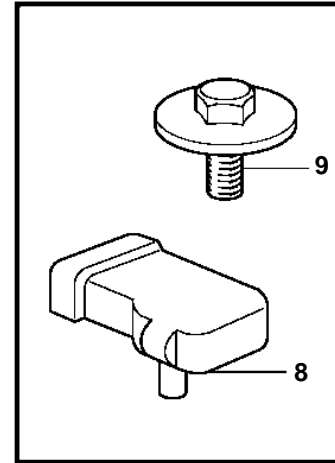

8.1Gi-C, 8.1Gi-CF, 8.1Gi-D, 8.1Gi-DF, DPX375-CF, 8.1GiI-C, 8.1GiI-D

19491

8.1Gi-C, 8.1Gi-CF, 8.1Gi-D, 8.1Gi-DF, DPX375-CF, 8.1GiI-C, 8.1GiI-D

REF	PART NO.	QTY	DESCRIPTION	NOTES
1	3861301	2	Knock sensor	
2	3852610	1	T-nipple	
3	3852465	1	Bushing	
4	3852215	1	Switch, oil pressure	
5	3857532	1	Sender, oil pressure	
6	888099	1	Sensor, crankshaft position	1 O-RING
7	3861262	1	Screw	
8	3861321	1	Sensor, MAP	
9	3861240	1	Screw	
10	3862688	1	Ecu	
11	3862836	1	Bracket	
12	3856742	3	Screw	
13	3857696	1	Iac valve	
14	3858054	1	O-ring	
15	3857487	1	Sensor, throttle position	
16	3857693	1	Screw kit	
17	3861345	1	Flame arrestor	
		1	· SensorMAT	
18	3850397	1	Switch, coolant water temp.	
19	3861346	1	Bushing	
20	3852029	1	Sender, temperature	
21	3859082	1	Sensor, camshaft position	
22		1	Screw	
23	3862500	1	Temperature sensor	