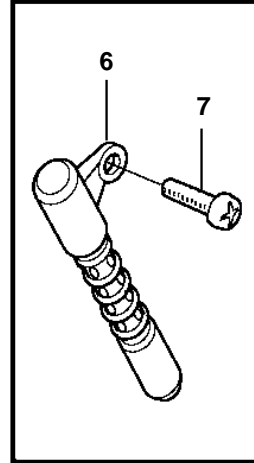

8.1Gi-C, 8.1Gi-CF, 8.1Gi-D, 8.1Gi-DF, DPX375-CF, 8.1GiI-C, 8.1GiI-D

19491

8.1Gi-C, 8.1Gi-CF, 8.1Gi-D, 8.1Gi-DF, DPX375-CF, 8.1GiI-C, 8.1GiI-D

REF	PART NO.	QTY	DESCRIPTION	NOTES
1	3861301	2	Knock sensor	
2	3852610	1	T-nipple	
3	3852465	1	Bushing	
4	3852215	1	Switch, oil pressure	
5	3857532	1	Sender, oil pressure	
6	888099	1	Sensor, crankshaft position	1 O-RING
7	3861262	1	Screw	
8	3861321	1	Sensor, MAP	
9	3861240	1	Screw	
10	3862688	1	Ecu	
11	3862836	1	Bracket	
12	3856742	3	Screw	
13	3857696	1	Iac valve	
14	3858054	1	O-ring	
15	3857487	1	Sensor, throttle position	
16	3857693	1	Screw kit	
17	3861345	1	Flame arrestor	
		1	· SensorMAT	
18	3850397	1	Switch, coolant water temp.	
19	3861346	1	Bushing	
20	3852029	1	Sender, temperature	
21	3859082	1	Sensor, camshaft position	
22		1	Screw	
23	3862500	1	Temperature sensor	