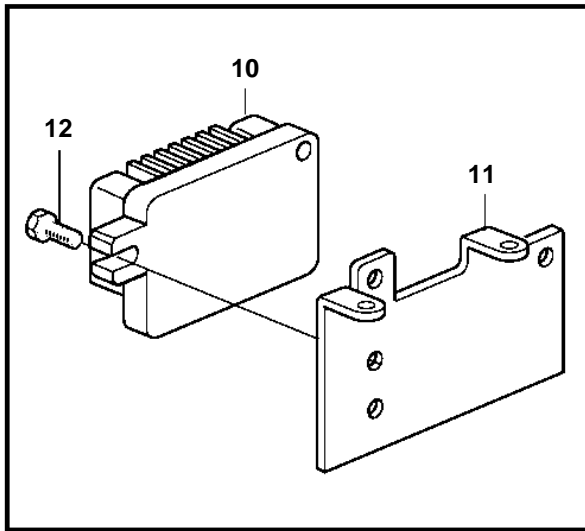

8.1Gi-C, 8.1Gi-CF, 8.1Gi-D, 8.1Gi-DF, DPX375-CF, 8.1GiI-C, 8.1GiI-D

19491

8.1Gi-C, 8.1Gi-CF, 8.1Gi-D, 8.1Gi-DF, DPX375-CF, 8.1GiI-C, 8.1GiI-D

REF	PART NO.	QTY	DESCRIPTION	NOTES
1	3861301	2	Knock sensor	
2	3852610	1	T-nipple	
3	3852465	1	Bushing	
4	3852215	1	Switch, oil pressure	
5	3857532	1	Sender, oil pressure	
6	888099	1	Sensor, crankshaft position	1 O-RING
7	3861262	1	Screw	
8	3861321	1	Sensor, MAP	
9	3861240	1	Screw	
10	3862688	1	Ecu	
11	3862836	1	Bracket	
12	3856742	3	Screw	
13	3857696	1	Iac valve	
14	3858054	1	O-ring	
15	3857487	1	Sensor, throttle position	
16	3857693	1	Screw kit	
17	3861345	1	Flame arrestor	
		1	· SensorMAT	
18	3850397	1	Switch, coolant water temp.	
19	3861346	1	Bushing	
20	3852029	1	Sender, temperature	
21	3859082	1	Sensor, camshaft position	
22		1	Screw	
23	3862500	1	Temperature sensor	