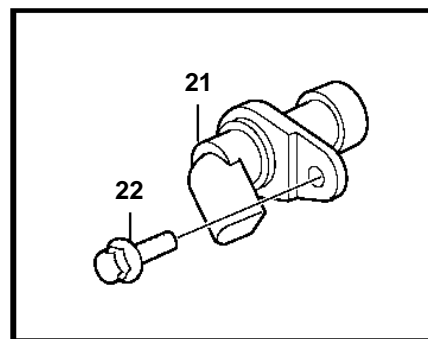

8.1Gi-C, 8.1Gi-CF, 8.1Gi-D, 8.1Gi-DF, DPX375-CF, 8.1GiI-C, 8.1GiI-D

19491

8.1Gi-C, 8.1Gi-CF, 8.1Gi-D, 8.1Gi-DF, DPX375-CF, 8.1GiI-C, 8.1GiI-D

REF	PART NO.	QTY	DESCRIPTION	NOTES
1	3861301	2	Knock sensor	
2	3852610	1	T-nipple	
3	3852465	1	Bushing	
4	3852215	1	Switch, oil pressure	
5	3857532	1	Sender, oil pressure	
6	888099	1	Sensor, crankshaft position	1 O-RING
7	3861262	1	Screw	
8	3861321	1	Sensor, MAP	
9	3861240	1	Screw	
10	3862688	1	Ecu	
11	3862836	1	Bracket	
12	3856742	3	Screw	
13	3857696	1	Iac valve	
14	3858054	1	O-ring	
15	3857487	1	Sensor, throttle position	
16	3857693	1	Screw kit	
17	3861345	1	Flame arrestor	
		1	· SensorMAT	
18	3850397	1	Switch, coolant water temp.	
19	3861346	1	Bushing	
20	3852029	1	Sender, temperature	
21	3859082	1	Sensor, camshaft position	
22		1	Screw	
23	3862500	1	Temperature sensor	