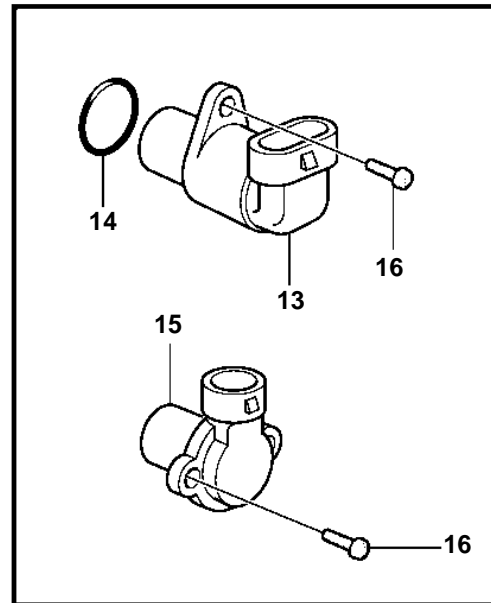

8.1Gi-C, 8.1Gi-CF, 8.1Gi-D, 8.1Gi-DF, DPX375-CF, 8.1GiI-C, 8.1GiI-D

19491

8.1Gi-C, 8.1Gi-CF, 8.1Gi-D, 8.1Gi-DF, DPX375-CF, 8.1GiI-C, 8.1GiI-D

REF	PART NO.	QTY	DESCRIPTION	NOTES
1	3861301	2	Knock sensor	
2	3852610	1	T-nipple	
3	3852465	1	Bushing	
4	3852215	1	Switch, oil pressure	
5	3857532	1	Sender, oil pressure	
6	888099	1	Sensor, crankshaft position	1 O-RING
7	3861262	1	Screw	
8	3861321	1	Sensor, MAP	
9	3861240	1	Screw	
10	3862688	1	Ecu	
11	3862836	1	Bracket	
12	3856742	3	Screw	
13	3857696	1	Iac valve	
14	3858054	1	O-ring	
15	3857487	1	Sensor, throttle position	
16	3857693	1	Screw kit	
17	3861345	1	Flame arrestor	
		1	· SensorMAT	
18	3850397	1	Switch, coolant water temp.	
19	3861346	1	Bushing	
20	3852029	1	Sender, temperature	
21	3859082	1	Sensor, camshaft position	
22		1	Screw	
23	3862500	1	Temperature sensor	