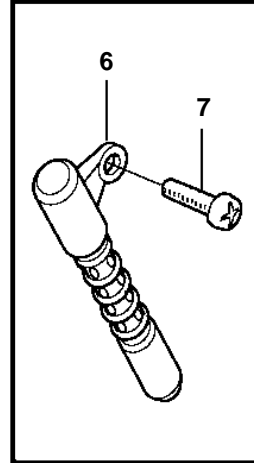

8.1Gi-A, DPX375-A, 8.1GiI-A

8.1Gi-A, DPX375-A, 8.1GiI-A

REF	PART NO.	QTY	DESCRIPTION	NOTES
1	3861301	2	Knock sensor	
2	3852610	1	T-nipple	
3	3852465	1	Bushing	
4	3852215	1	Switch, oil pressure	
5	3857532	1	Sender, oil pressure	
6	3861322	1	Sensor, crankshaft position	2 O-RINGS
7	3861262	1	Screw	
8	3861321	1	Sensor, MAP	
9	3861240	1	Screw	
10	3860926	1	Ecu	
11	3860960	1	Bracket	
12	3852053	3	Screw	
13	3857696	1	Iac valve	
14	3858054	1	O-ring	
15	3857487	1	Sensor, throttle position	
16	3857693	1	Screw kit	
17	3861345	1	Flame arrestor	
		1	· SensorMAT	
18	3850397	1	Switch, coolant water temp.	
19	3861346	1	Bushing	
20	3852029	1	Sender, temperature	
21	3861323	1	Sensor, camshaft position	
22		1	Screw	