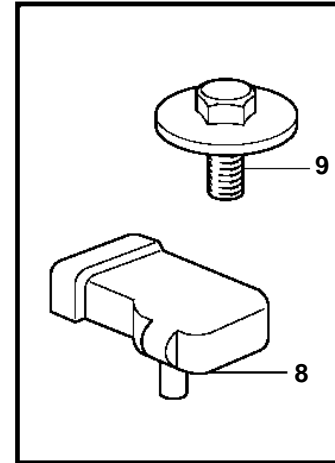

8.1Gi-A, DPX375-A, 8.1GiI-A

8.1Gi-A, DPX375-A, 8.1GiI-A

REF	PART NO.	QTY	DESCRIPTION	NOTES
1	3861301	2	Knock sensor	
2	3852610	1	T-nipple	
3	3852465	1	Bushing	
4	3852215	1	Switch, oil pressure	
5	3857532	1	Sender, oil pressure	
6	3861322	1	Sensor, crankshaft position	2 O-RINGS
7	3861262	1	Screw	
8	3861321	1	Sensor, MAP	
9	3861240	1	Screw	
10	3860926	1	Ecu	
11	3860960	1	Bracket	
12	3852053	3	Screw	
13	3857696	1	Iac valve	
14	3858054	1	O-ring	
15	3857487	1	Sensor, throttle position	
16	3857693	1	Screw kit	
17	3861345	1	Flame arrestor	
		1	· SensorMAT	
18	3850397	1	Switch, coolant water temp.	
19	3861346	1	Bushing	
20	3852029	1	Sender, temperature	
21	3861323	1	Sensor, camshaft position	
22		1	Screw	