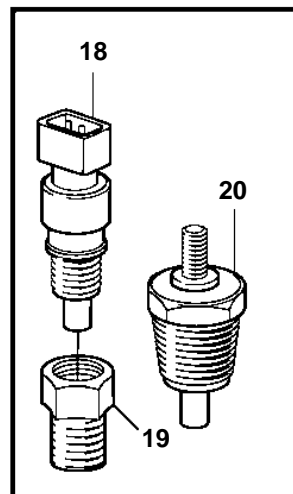

8.1Gi-A, DPX375-A, 8.1GiI-A

8.1Gi-A, DPX375-A, 8.1GiI-A

REF	PART NO.	QTY	DESCRIPTION	NOTES
1	3861301	2	Knock sensor	
2	3852610	1	T-nipple	
3	3852465	1	Bushing	
4	3852215	1	Switch, oil pressure	
5	3857532	1	Sender, oil pressure	
6	3861322	1	Sensor, crankshaft position	2 O-RINGS
7	3861262	1	Screw	
8	3861321	1	Sensor, MAP	
9	3861240	1	Screw	
10	3860926	1	Ecu	
11	3860960	1	Bracket	
12	3852053	3	Screw	
13	3857696	1	Iac valve	
14	3858054	1	O-ring	
15	3857487	1	Sensor, throttle position	
16	3857693	1	Screw kit	
17	3861345	1	Flame arrestor	
		1	· SensorMAT	
18	3850397	1	Switch, coolant water temp.	
19	3861346	1	Bushing	
20	3852029	1	Sender, temperature	
21	3861323	1	Sensor, camshaft position	
22		1	Screw	