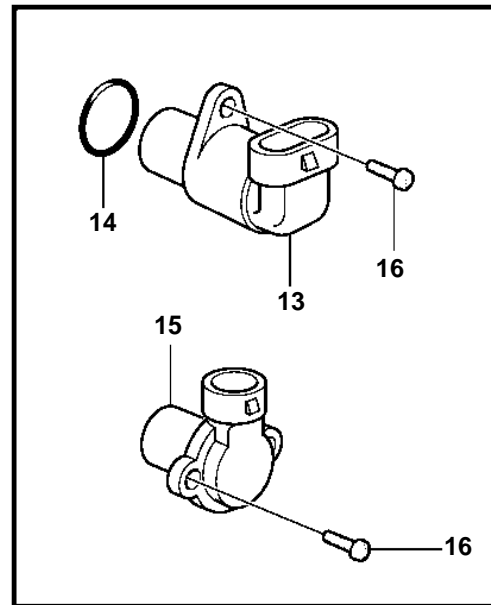

8.1Gi-A, DPX375-A, 8.1GiI-A

8.1Gi-A, DPX375-A, 8.1GiI-A

REF	PART NO.	QTY	DESCRIPTION	NOTES
1	3861301	2	Knock sensor	
2	3852610	1	T-nipple	
3	3852465	1	Bushing	
4	3852215	1	Switch, oil pressure	
5	3857532	1	Sender, oil pressure	
6	3861322	1	Sensor, crankshaft position	2 O-RINGS
7	3861262	1	Screw	
8	3861321	1	Sensor, MAP	
9	3861240	1	Screw	
10	3860926	1	Ecu	
11	3860960	1	Bracket	
12	3852053	3	Screw	
13	3857696	1	Iac valve	
14	3858054	1	O-ring	
15	3857487	1	Sensor, throttle position	
16	3857693	1	Screw kit	
17	3861345	1	Flame arrestor	
		1	· SensorMAT	
18	3850397	1	Switch, coolant water temp.	
19	3861346	1	Bushing	
20	3852029	1	Sender, temperature	
21	3861323	1	Sensor, camshaft position	
22		1	Screw	