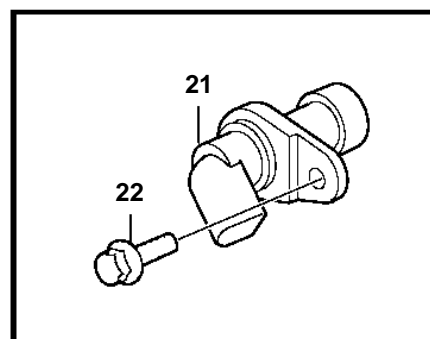

8.1Gi-A, DPX375-A, 8.1GiI-A

8.1Gi-A, DPX375-A, 8.1GiI-A

REF	PART NO.	QTY	DESCRIPTION	NOTES
1	3861301	2	Knock sensor	
2	3852610	1	T-nipple	
3	3852465	1	Bushing	
4	3852215	1	Switch, oil pressure	
5	3857532	1	Sender, oil pressure	
6	3861322	1	Sensor, crankshaft position	2 O-RINGS
7	3861262	1	Screw	
8	3861321	1	Sensor, MAP	
9	3861240	1	Screw	
10	3860926	1	Ecu	
11	3860960	1	Bracket	
12	3852053	3	Screw	
13	3857696	1	Iac valve	
14	3858054	1	O-ring	
15	3857487	1	Sensor, throttle position	
16	3857693	1	Screw kit	
17	3861345	1	Flame arrestor	
		1	· SensorMAT	
18	3850397	1	Switch, coolant water temp.	
19	3861346	1	Bushing	
20	3852029	1	Sender, temperature	
21	3861323	1	Sensor, camshaft position	
22		1	Screw	