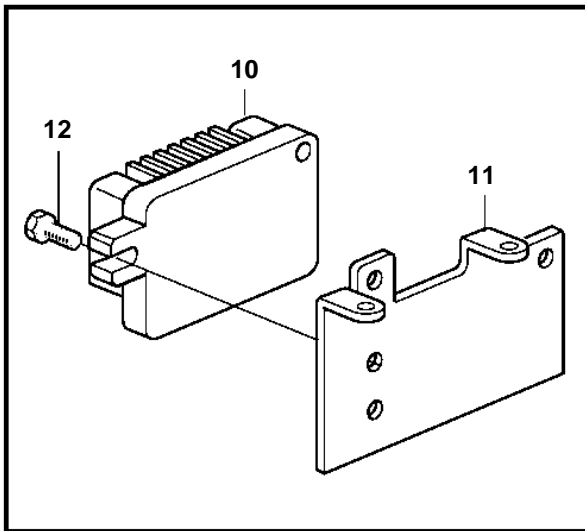

8.1Gi-A, DPX375-A, 8.1GiI-A

8.1Gi-A, DPX375-A, 8.1GiI-A

REF	PART NO.	QTY	DESCRIPTION	NOTES
1	3861301	2	Knock sensor	
2	3852610	1	T-nipple	
3	3852465	1	Bushing	
4	3852215	1	Switch, oil pressure	
5	3857532	1	Sender, oil pressure	
6	3861322	1	Sensor, crankshaft position	2 O-RINGS
7	3861262	1	Screw	
8	3861321	1	Sensor, MAP	
9	3861240	1	Screw	
10	3860926	1	Ecu	
11	3860960	1	Bracket	
12	3852053	3	Screw	
13	3857696	1	Iac valve	
14	3858054	1	O-ring	
15	3857487	1	Sensor, throttle position	
16	3857693	1	Screw kit	
17	3861345	1	Flame arrestor	
		1	· SensorMAT	
18	3850397	1	Switch, coolant water temp.	
19	3861346	1	Bushing	
20	3852029	1	Sender, temperature	
21	3861323	1	Sensor, camshaft position	
22		1	Screw	