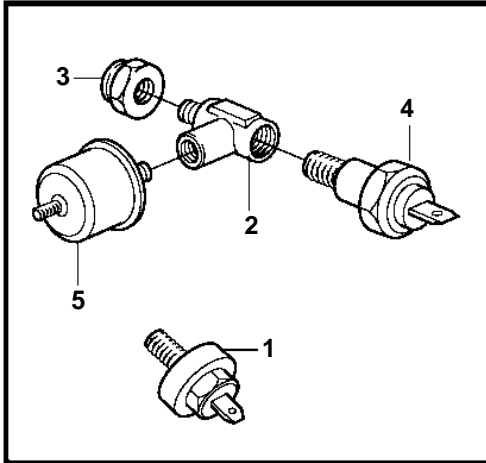

8.1Gi-A, DPX375-A, 8.1GiI-A

8.1Gi-A, DPX375-A, 8.1GiI-A

REF	PART NO.	QTY	DESCRIPTION	NOTES
1	3861301	2	Knock sensor	
2	3852610	1	T-nipple	
3	3852465	1	Bushing	
4	3852215	1	Switch, oil pressure	
5	3857532	1	Sender, oil pressure	
6	3861322	1	Sensor, crankshaft position	2 O-RINGS
7	3861262	1	Screw	
8	3861321	1	Sensor, MAP	
9	3861240	1	Screw	
10	3860926	1	Ecu	
11	3860960	1	Bracket	
12	3852053	3	Screw	
13	3857696	1	Iac valve	
14	3858054	1	O-ring	
15	3857487	1	Sensor, throttle position	
16	3857693	1	Screw kit	
17	3861345	1	Flame arrestor	
		1	· SensorMAT	
18	3850397	1	Switch, coolant water temp.	
19	3861346	1	Bushing	
20	3852029	1	Sender, temperature	
21	3861323	1	Sensor, camshaft position	
22		1	Screw	