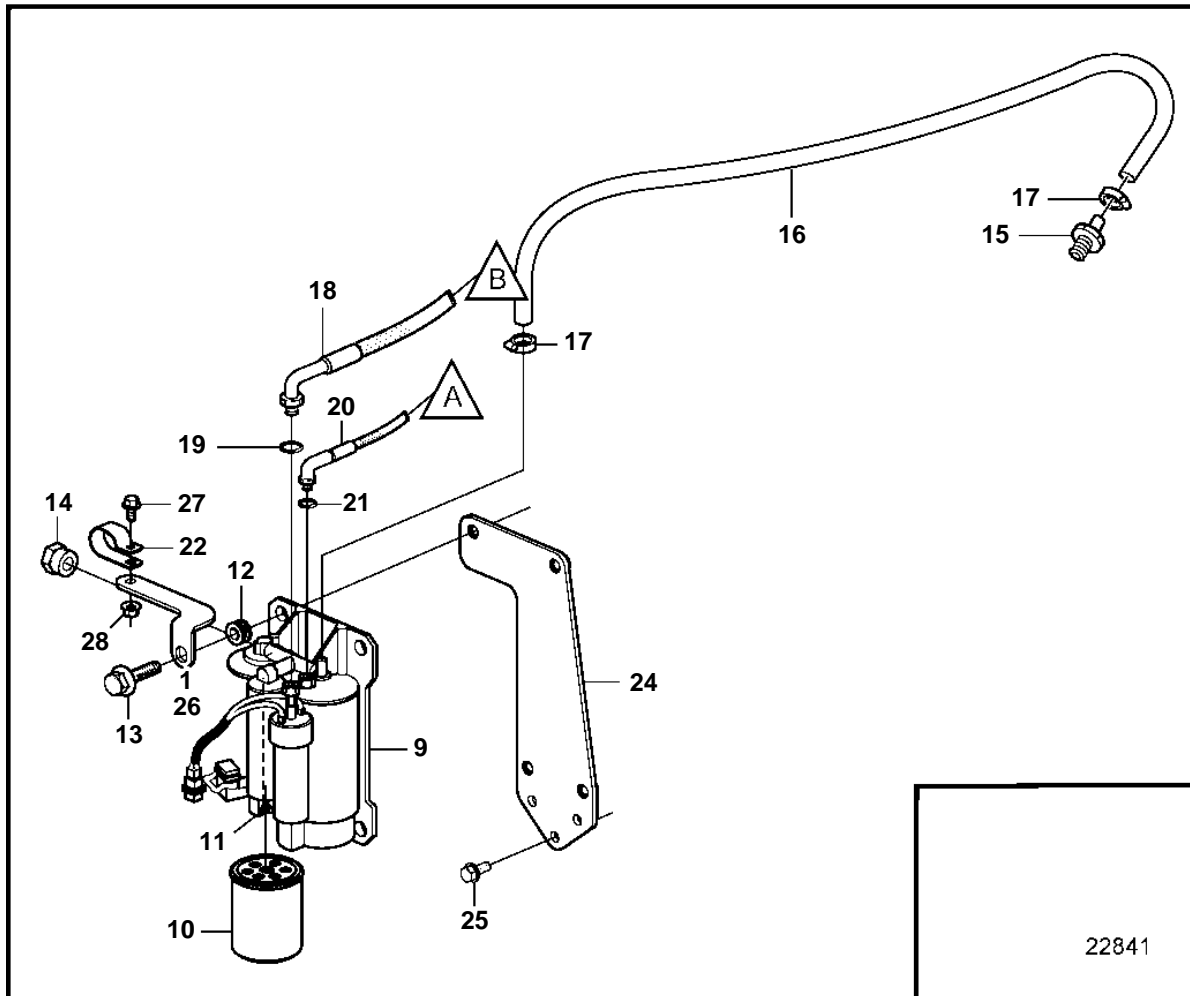

8.1GiI-A, 8.1GiI-B, 8.1GiI-C, 8.1GiI-D, 8.1GSiI-A, 8.1GXii-A, 8.1GXii-B, 8.1GXii-C

22841

8.1GiI-A, 8.1GiI-B, 8.1GiI-C, 8.1GiI-D, 8.1GSiI-A, 8.1GXiI-A, 8.1GXiI-B, 8.1GXiI-C

REF	PART NO.	QTY	DESCRIPTION	NOTES
1	3861278	8	Injector	
2	3861291	1	Sealing kit	
3	3861293	1	Retainer kit	
4	3861280	1	Fuel pipe	
5	3857698	1	Valve	
		1	· Cap	
6	3861320	2	Stud	
7	3861279	1	Pressure regulator	
8	3861268	1	Sealing kit	
9	3861355	1	Fuel pump kit	
	3588865	1	· Fuel pump kit	HIGH PRESSURE PUMP
10	3862228	1	· Fuel filter	
11	3853616	1	· Protective cap	
12	3861396	4	· Rubber bushing	
13	982702	4	Flange screw	
14	3857816	1	Bushing	
15	3860290	1	Impulse limiter	
16	3860154	1	Hose	
17	3860413	2	Clamp	
18	3861370	1	Fuel line	
19	3850423	1	O-ring	
20	3861369	1	Fuel line	
21	3850424	1	O-ring	
22	3860412	2	Clamp	
23		2	Screw	
24	3861043	1	Bracket	
25	3853399	3	Screw	
26	3860840	1	Brace	
27	3852115	1	Screw	
28	3852118	1	Nut	
29	3861999	2	Cover	W=0.300" (7.6mm)