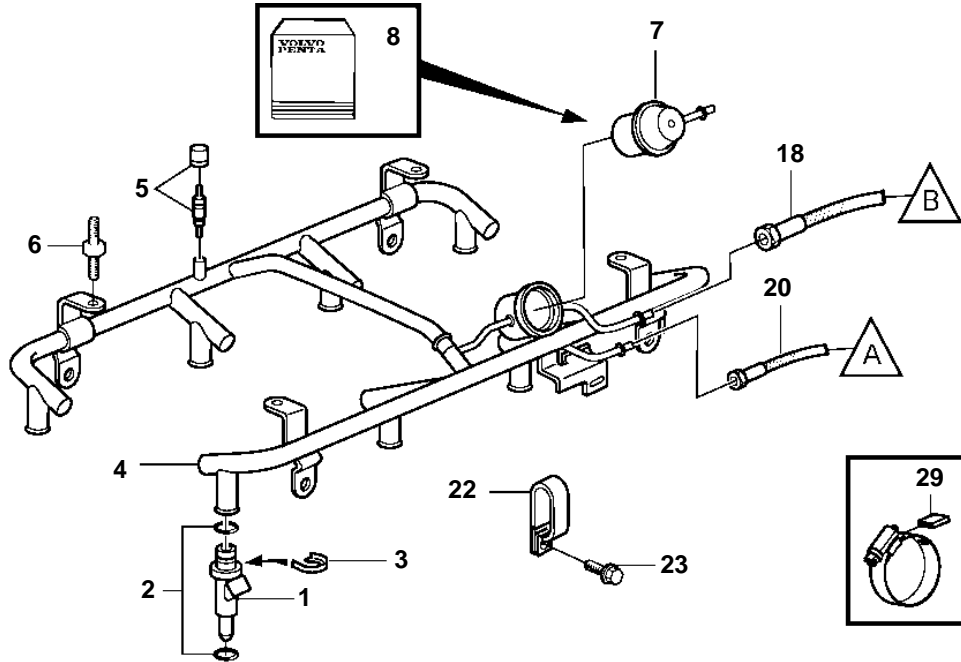

8.1GiI-A, 8.1GiI-B, 8.1GiI-C, 8.1GiI-D, 8.1GSiI-A, 8.1GXii-A, 8.1GXii-B, 8.1GXii-C

22841

8.1GiI-A, 8.1GiI-B, 8.1GiI-C, 8.1GiI-D, 8.1GSiI-A, 8.1GXiI-A, 8.1GXiI-B, 8.1GXiI-C

REF	PART NO.	QTY	DESCRIPTION	NOTES
1	3861278	8	Injector	
2	3861291	1	Sealing kit	
3	3861293	1	Retainer kit	
4	3861280	1	Fuel pipe	
5	3857698	1	Valve	
		1	· Cap	
6	3861320	2	Stud	
7	3861279	1	Pressure regulator	
8	3861268	1	Sealing kit	
9	3861355	1	Fuel pump kit	
	3588865	1	· Fuel pump kit	HIGH PRESSURE PUMP
10	3862228	1	· Fuel filter	
11	3853616	1	· Protective cap	
12	3861396	4	· Rubber bushing	
13	982702	4	Flange screw	
14	3857816	1	Bushing	
15	3860290	1	Impulse limiter	
16	3860154	1	Hose	
17	3860413	2	Clamp	
18	3861370	1	Fuel line	
19	3850423	1	O-ring	
20	3861369	1	Fuel line	
21	3850424	1	O-ring	
22	3860412	2	Clamp	
23		2	Screw	
24	3861043	1	Bracket	
25	3853399	3	Screw	
26	3860840	1	Brace	
27	3852115	1	Screw	
28	3852118	1	Nut	
29	3861999	2	Cover	W=0.300" (7.6mm)