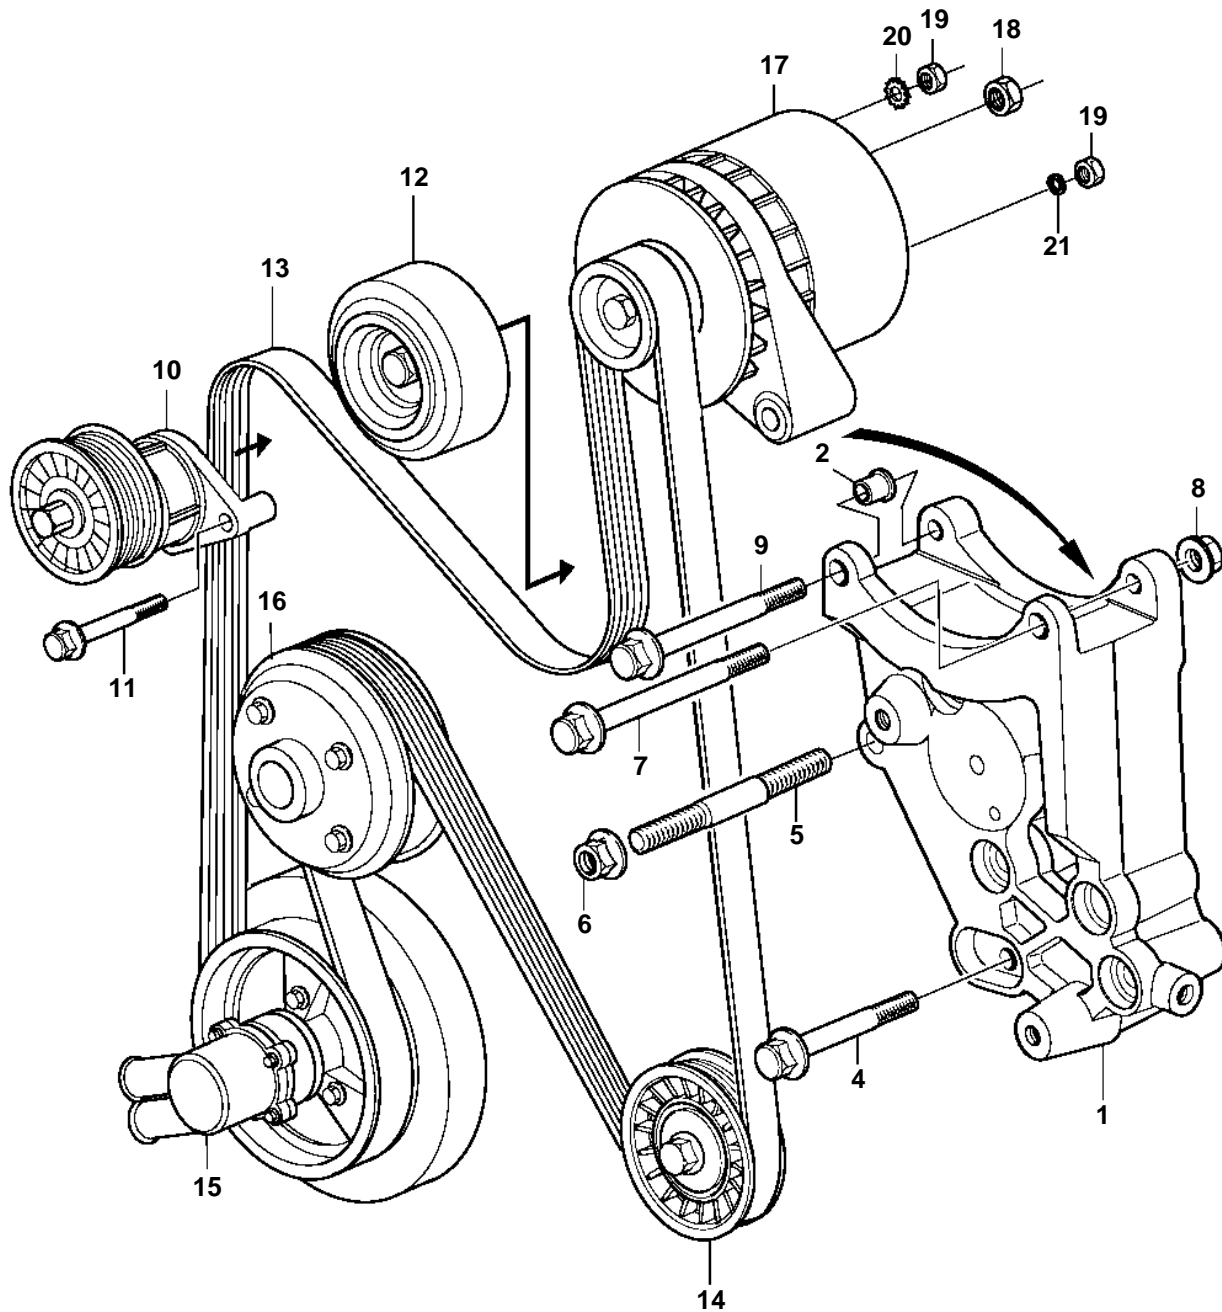

8.1GiI-A, 8.1GiI-B, 8.1GSiI-A, 8.1GXiI-A

8.1GiI-A, 8.1GiI-B, 8.1GSiI-A, 8.1GXiI-A

REF	PART NO.	QTY	DESCRIPTION	SEE SEC.
1	3861436	1	Bracket	
2	3854579	2	· Bushing	
3	3861668	1	Decal	
4	965189	3	Flange screw	
5	3861018	1	Stud	
6	3861017	1	Nut	
7	8277002	1	Screw	
8	976432	1	Nut	
9	965189	1	Flange screw	
10	3861010	1	Belt tensioner	
11	3861011	2	Screw	
12	3861009	1	Pulley	
13	3861501	1	Drive belt	
14	3860201	1	Pulley	
15		1	Pumpsea water	5988
16		1	Pulleycirculation pump	5962
17	3860798	1	Alternator	
18	3852099	1	Nut	
19	3852185	3	Nut	
20	3852520	1	Washer	
21	3852001	1	Lock washer	