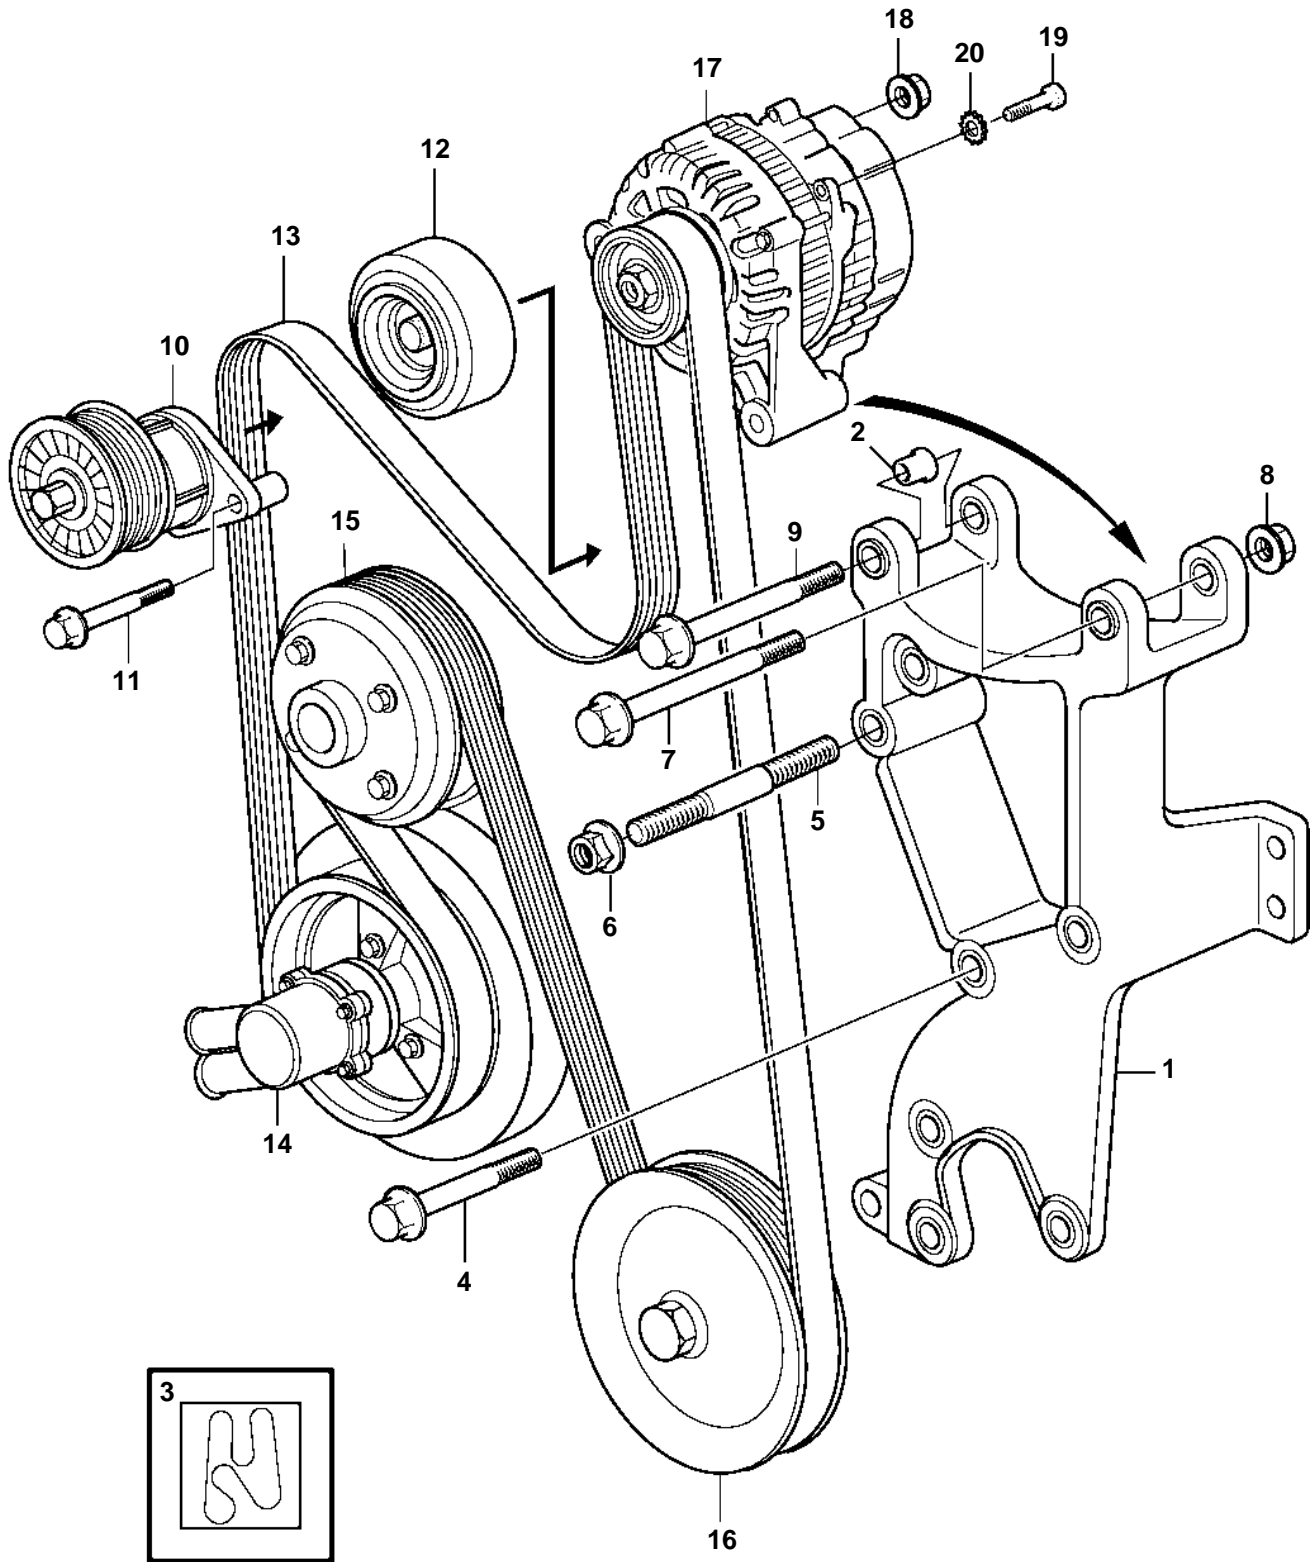

8.1Gi-C, 8.1Gi-CF, 8.1Gi-D, 8.1Gi-DF, 8.1GXi-B, 8.1GXi-BF, 8.1GXi-C, 8.1GXi-CF, DPX375-CF, DPX420-CF

8.1Gi-C, 8.1Gi-CF, 8.1Gi-D, 8.1Gi-DF, 8.1GXi-B, 8.1GXi-BF, 8.1GXi-C, 8.1GXi-CF, DPX375-CF, DPX420-CF

REF	PART NO.	QTY	DESCRIPTION	SEE SEC.
1	3862763	1	Bracket	
2	3854579	2	· Bushing	
3	3861668	1	Decal	
4	3861016	4	Screw	
5	3861018	1	Stud	
6	3861017	1	Nut	
7	8277002	1	Screw	
8	976432	1	Nut	
9	965189	1	Flange screw	
10	3861010	1	Belt tensioner	
11	3861011	2	Screw	
12	3861009	1	Pulley	
13	3862614	1	Drive belt	
14		1	Pumpsea water	5988
15		1	Pulleycirculation pump	5962
16		1	Pulleypower steering pump	5969
17	3862665	1	Alternator	
18	3853714	1	Nut	
19	3852208	1	Screw	
20	3852520	1	Washer	