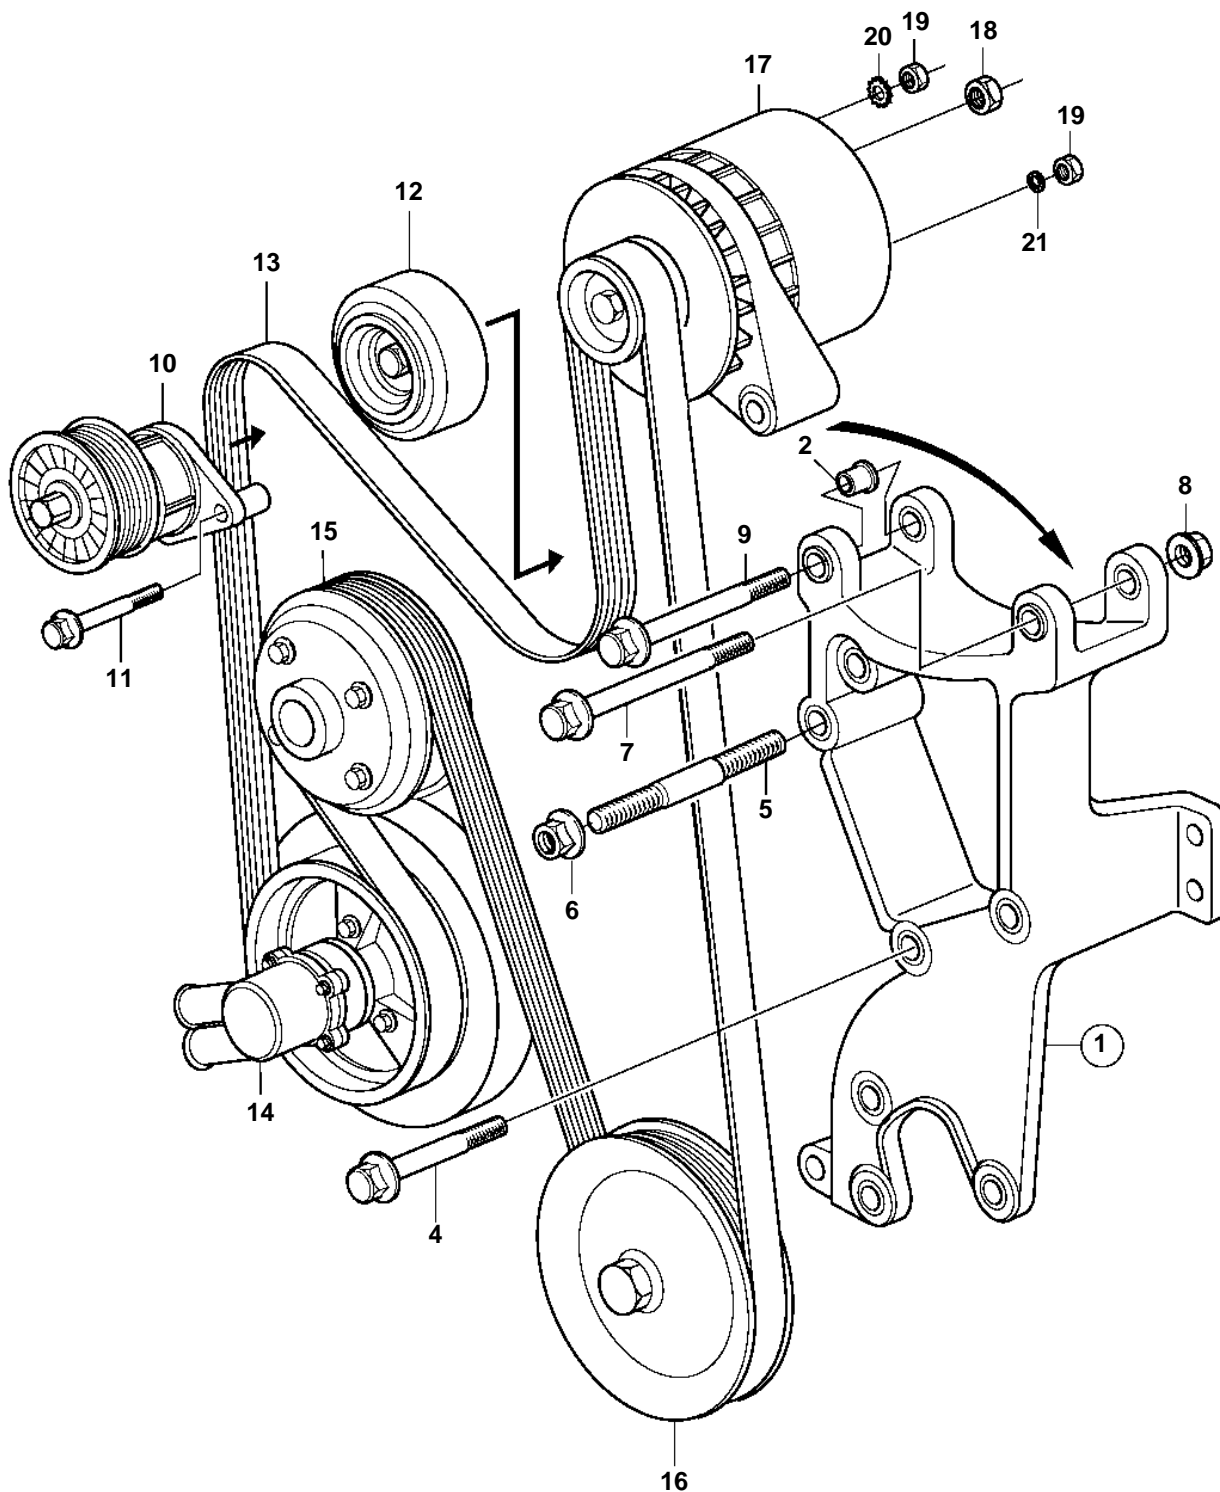

8.1Gi-A, 8.1Gi-B, 8.1Gi-BF, 8.1GSi-A, 8.1GXi-A, 8.1GXi-AF, DPX375-A, DPX375-B, DPX375-BF, DPX420-A, DPX420-B, DPX420-BF

19493

8.1Gi-A, 8.1Gi-B, 8.1Gi-BF, 8.1GSi-A, 8.1GXi-A, 8.1GXi-AF, DPX375-A, DPX375-B, DPX375-BF, DPX420-A, DPX420-B, DPX420-BF

REF	PART NO.	QTY	DESCRIPTION	SEE SEC.
1	3861015	1	Bracket	
2	3854579	2	· Bushing	
3	3860876	1	Decal	
4	3861016	4	Screw	
5	3861018	1	Stud	
6	3861017	1	Nut	
7	8277002	1	Screw	
8	976432	1	Nut	
9	965189	1	Flange screw	
10	3861010	1	Belt tensioner	
11	3861011	2	Screw	
12	3861009	1	Pulley	
13	3861034	1	Drive belt	
14		1	Pumpsea water	5988
15		1	Pulleycirculation pump	5962
16		1	Pulleypower steering pump	5969
17	3860798	1	Alternator	
18	3852099	1	Nut	
19	3852185	3	Nut	
20	3852520	1	Washer	
21	3852001	1	Lock washer	