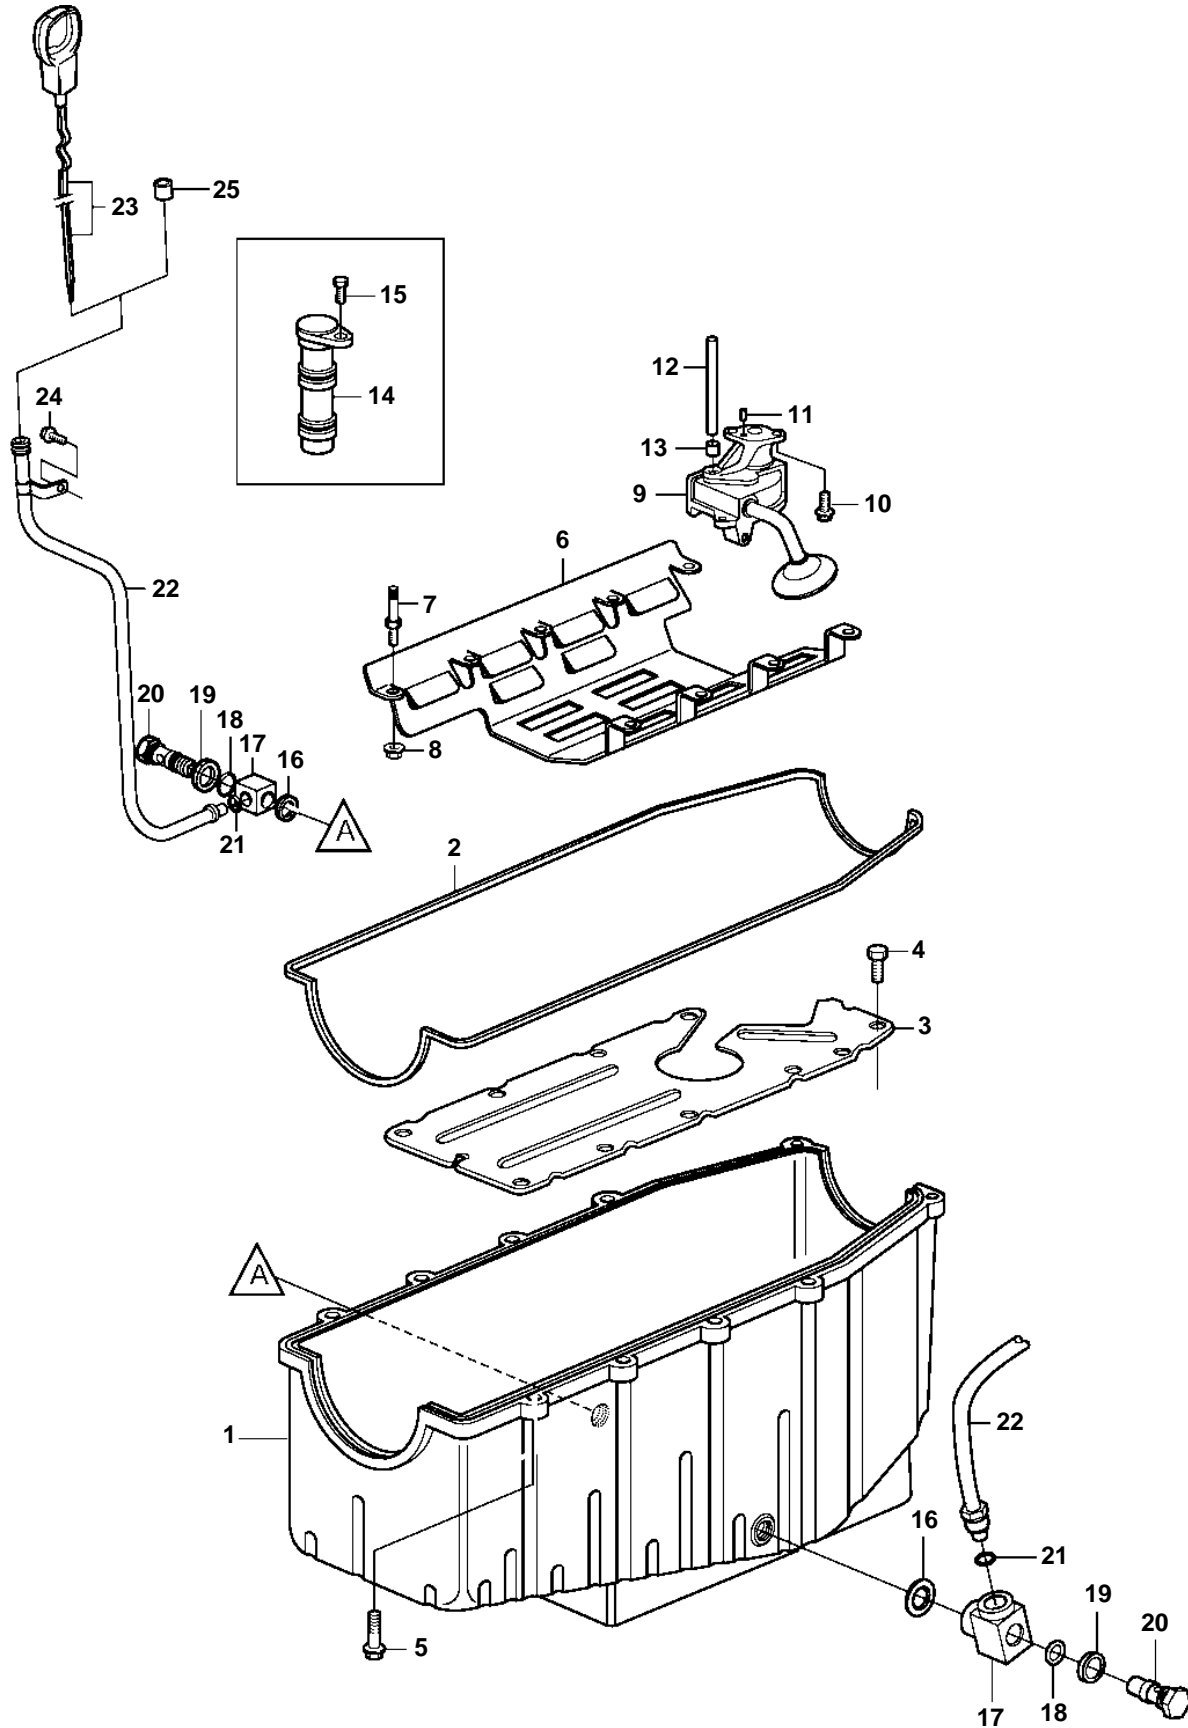

8.1GiI-C, 8.1GiI-D, 8.1GXii-B, 8.1GXi-C

8.1GiI-C, 8.1GiI-D, 8.1GXii-B, 8.1GXi-C

REF	PART NO.	QTY	DESCRIPTION	NOTES
1	3861304	1	Oil pan	
2	3861288	1	· Gasket	
3		1	· Baffle	
4		10	· Screw	
5	3861255	12	Screw	
6	3861275	1	Oil deflector	
7	3861331	10	Stud	
8	3861302	9	Nut	
9	3861305	1	Oil pump	
10	3861259	1	Screw	
11	3855972	1	Pin	
12	3855976	1	Shaft	
13	3853199	1	Retainer	
14	3861276	1	Drive	
15	3861254	1	Screw	
16	3851981	2	Sealing washer	
17	3855722	2	Fitting	
18	3853674	2	O-ring	
19	3852007	2	Washer	
20	3855721	2	Retainer	
21	3852033	2	O-ring	
22	3860869	1	Tube	PORT
	3861608	1	Tube	STARBOARD
23	3862843	1	Oil dipstick	
24	967949	2	Screw	
25	3858536	1	Cap	