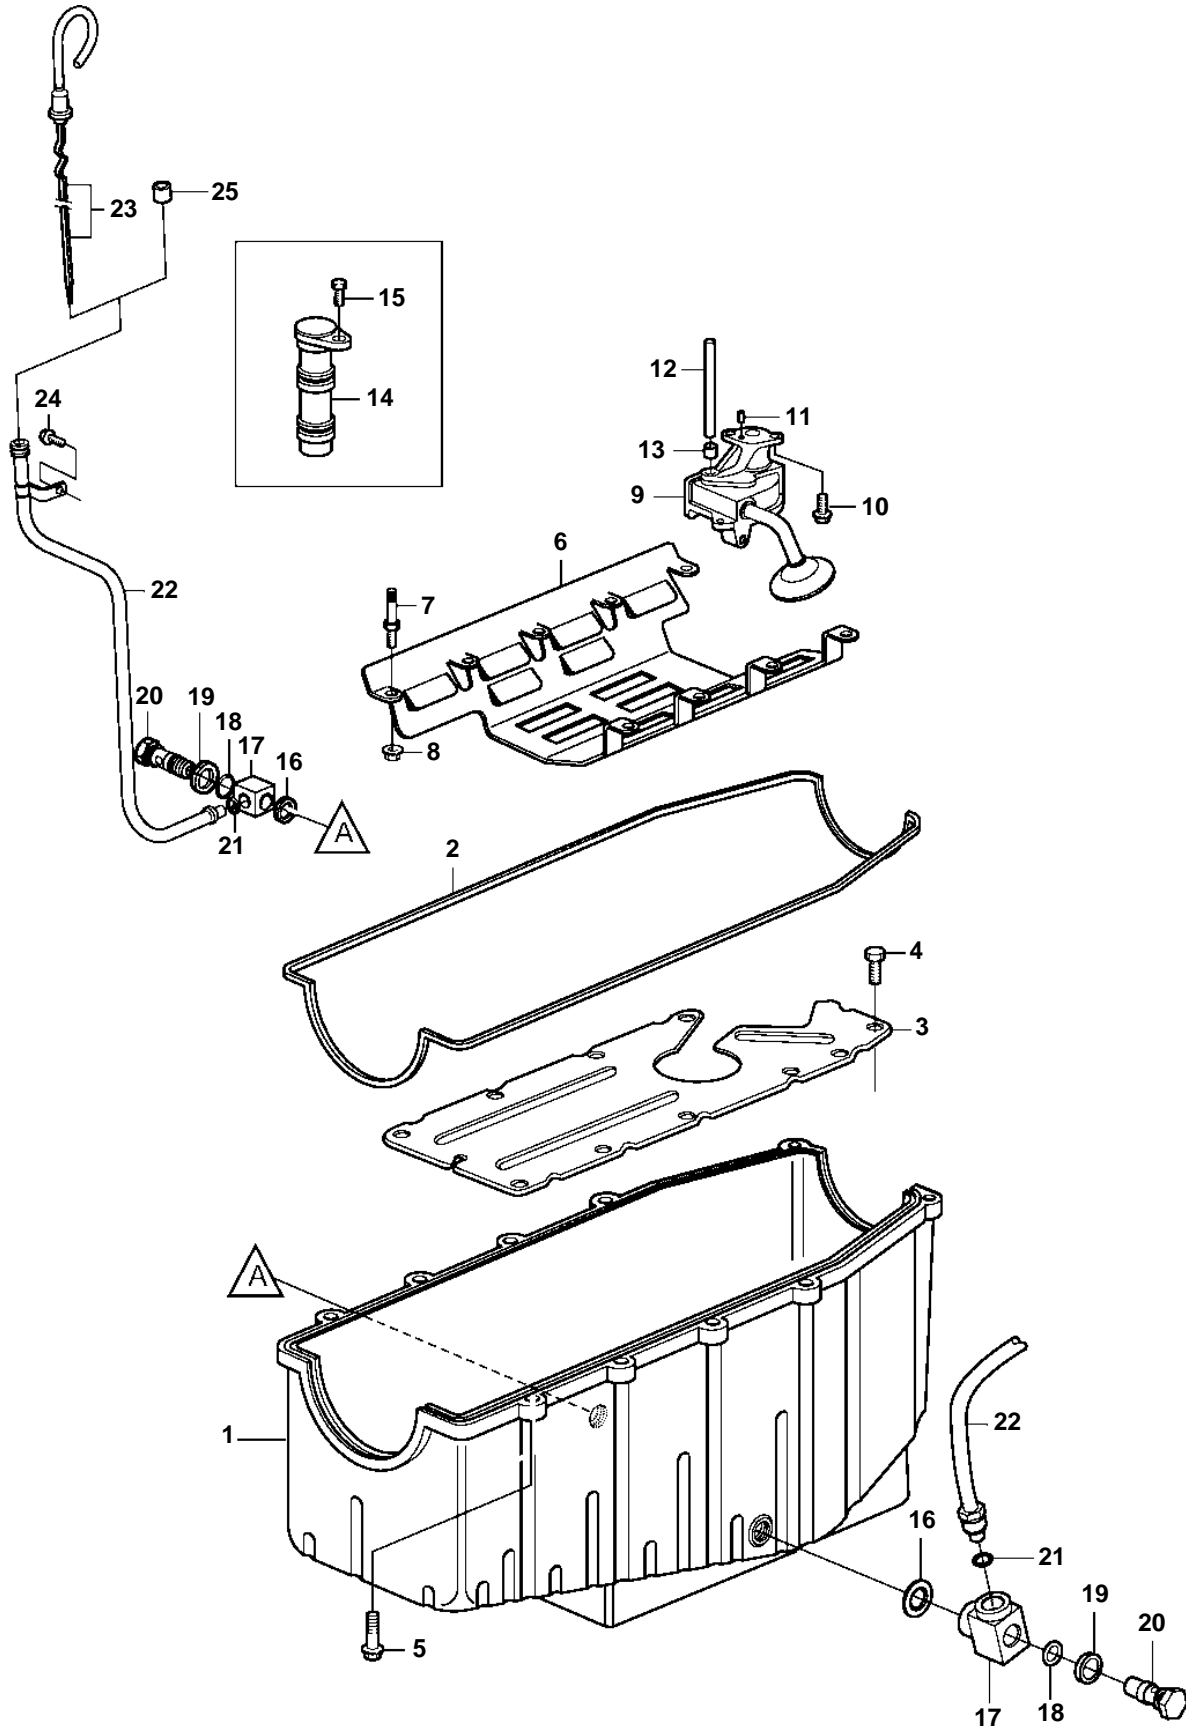

8.1GiI-A, 8.1GiI-B, 8.1GSiI-A, 8.1GXi-A

8.1GiI-A, 8.1GiI-B, 8.1GSiI-A, 8.1GXi-A

REF	PART NO.	QTY	DESCRIPTION	NOTES
1	3861304	1	Oil pan	
2	3861288	1	· Gasket	
3		1	· Baffle	
4		10	· Screw	
5	3861255	12	Screw	
6	3861275	1	Oil deflector	
7	3861331	10	Stud	
8	3861302	9	Nut	
9	3861305	1	Oil pump	
10	3861259	1	Screw	
11	3855972	1	Pin	
12	3855976	1	Shaft	
13	3853199	1	Retainer	
14	3861276	1	Drive	
15	3861254	1	Screw	
16	3851981	2	Sealing washer	
17	3855722	2	Fitting	
18	3853674	2	O-ring	
19	3852007	2	Washer	
20	3855721	2	Retainer	
21	3852033	2	O-ring	
22	3860869	1	Tube	PORT
	3861608	1	Tube	STARBOARD
23	3850473	1	Oil dipstick	
24	967949	2	Screw	
25	3858536	1	Cap	