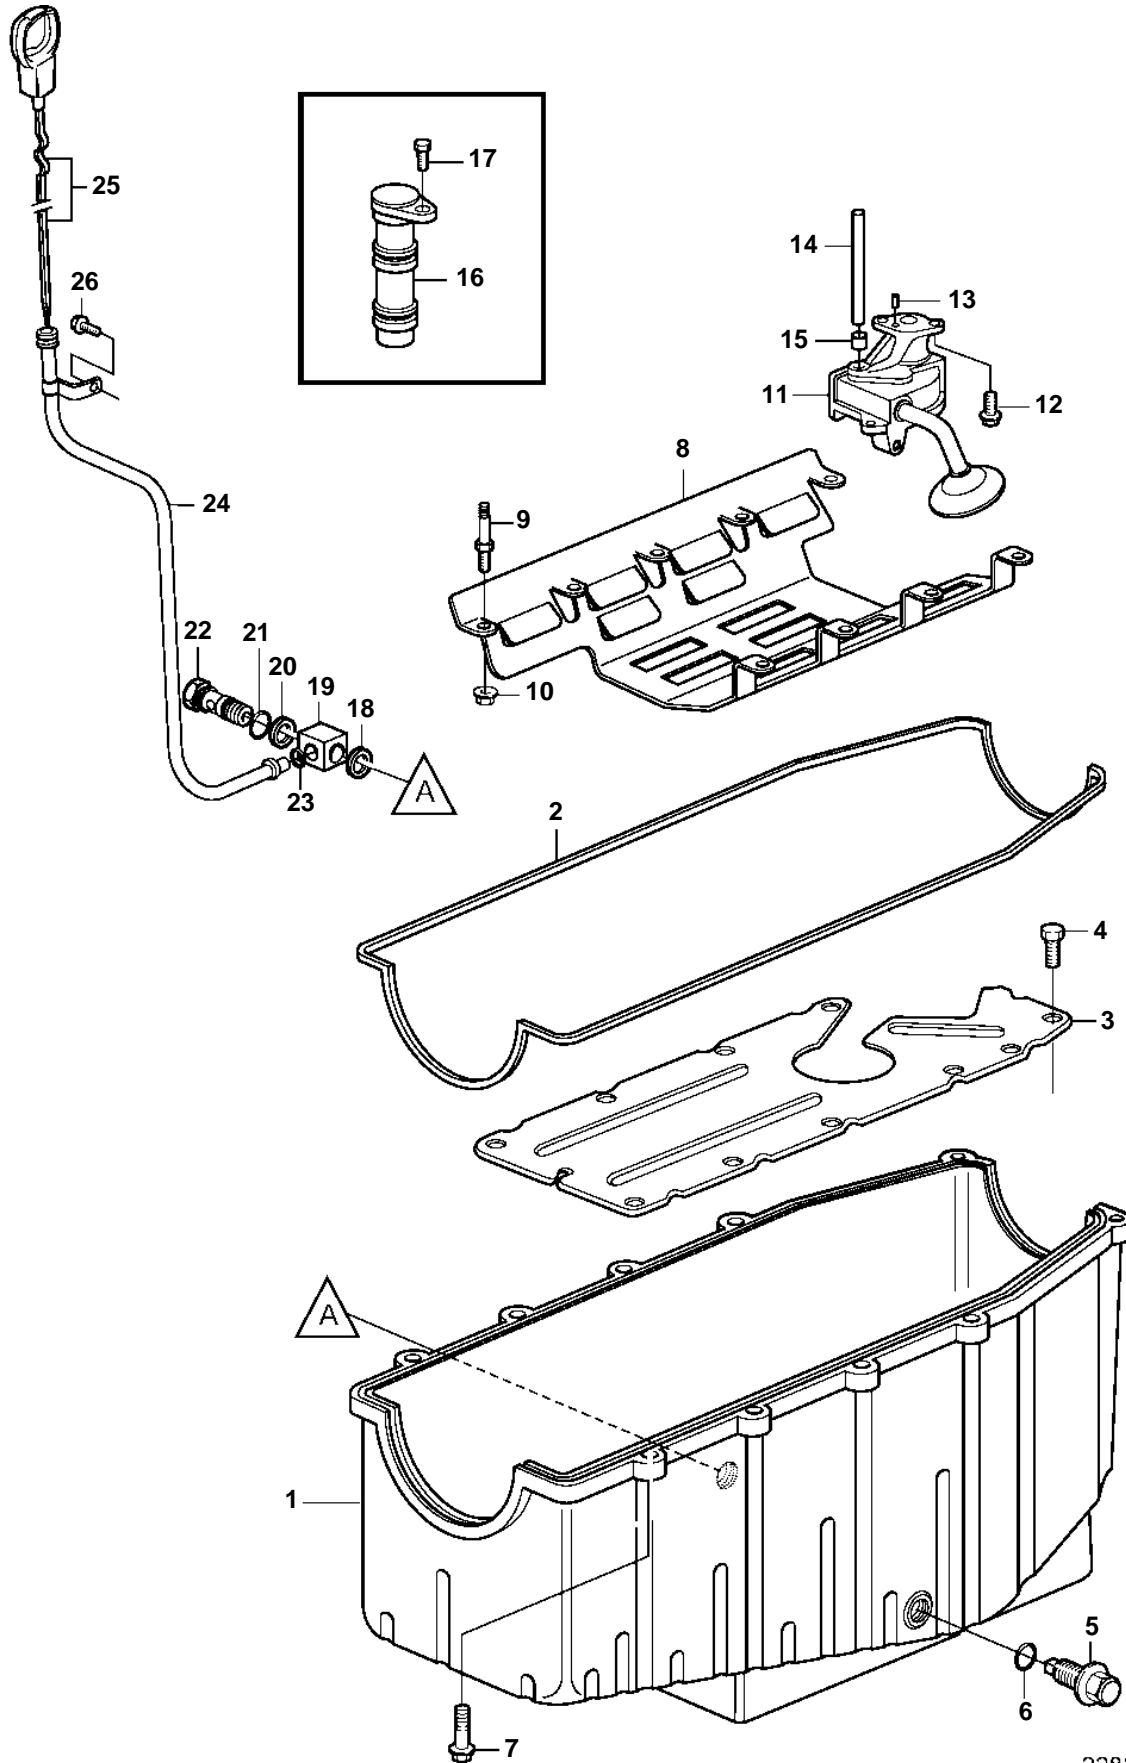

8.1Gi-C, 8.1Gi-CF, 8.1Gi-D, 8.1Gi-CF, 8.1GXi-B, 8.1GXi-BF, 8.1GXi-C, 8.1GXi-CF, DPX375-CF, DPX420-CF

8.1Gi-C, 8.1Gi-CF, 8.1Gi-D, 8.1Gi-CF, 8.1GXi-B, 8.1GXi-BF, 8.1GXi-C, 8.1GXi-CF, DPX375-CF, DPX420-CF

REF	PART NO.	QTY	DESCRIPTION
1	3861304	1	Oil pan
2	3861288	1	· Gasket
3		1	· Baffle
4		10	· Screw
5	3861380	1	· Plug
6	3861379	1	· · O-ring
7	3861255	12	Screw
8	3861275	1	Oil deflector
9	3861331	10	Stud
10	3861302	9	Nut
11	3861305	1	Oil pump
12	3861259	1	Screw
13	3855972	1	Pin
14	3855976	1	Shaft
15	3853199	1	Retainer
16	3861276	1	Drive
17	3861254	1	Screw
18	3851981	1	Sealing washer
19	3855722	1	Fitting
20	3852007	1	Washer
21	3853674	1	O-ring
22	3855721	1	Retainer
23	3852033	1	O-ring
24	3860963	1	Tube
25	3862843	1	Oil dipstick
26	967949	1	Screw