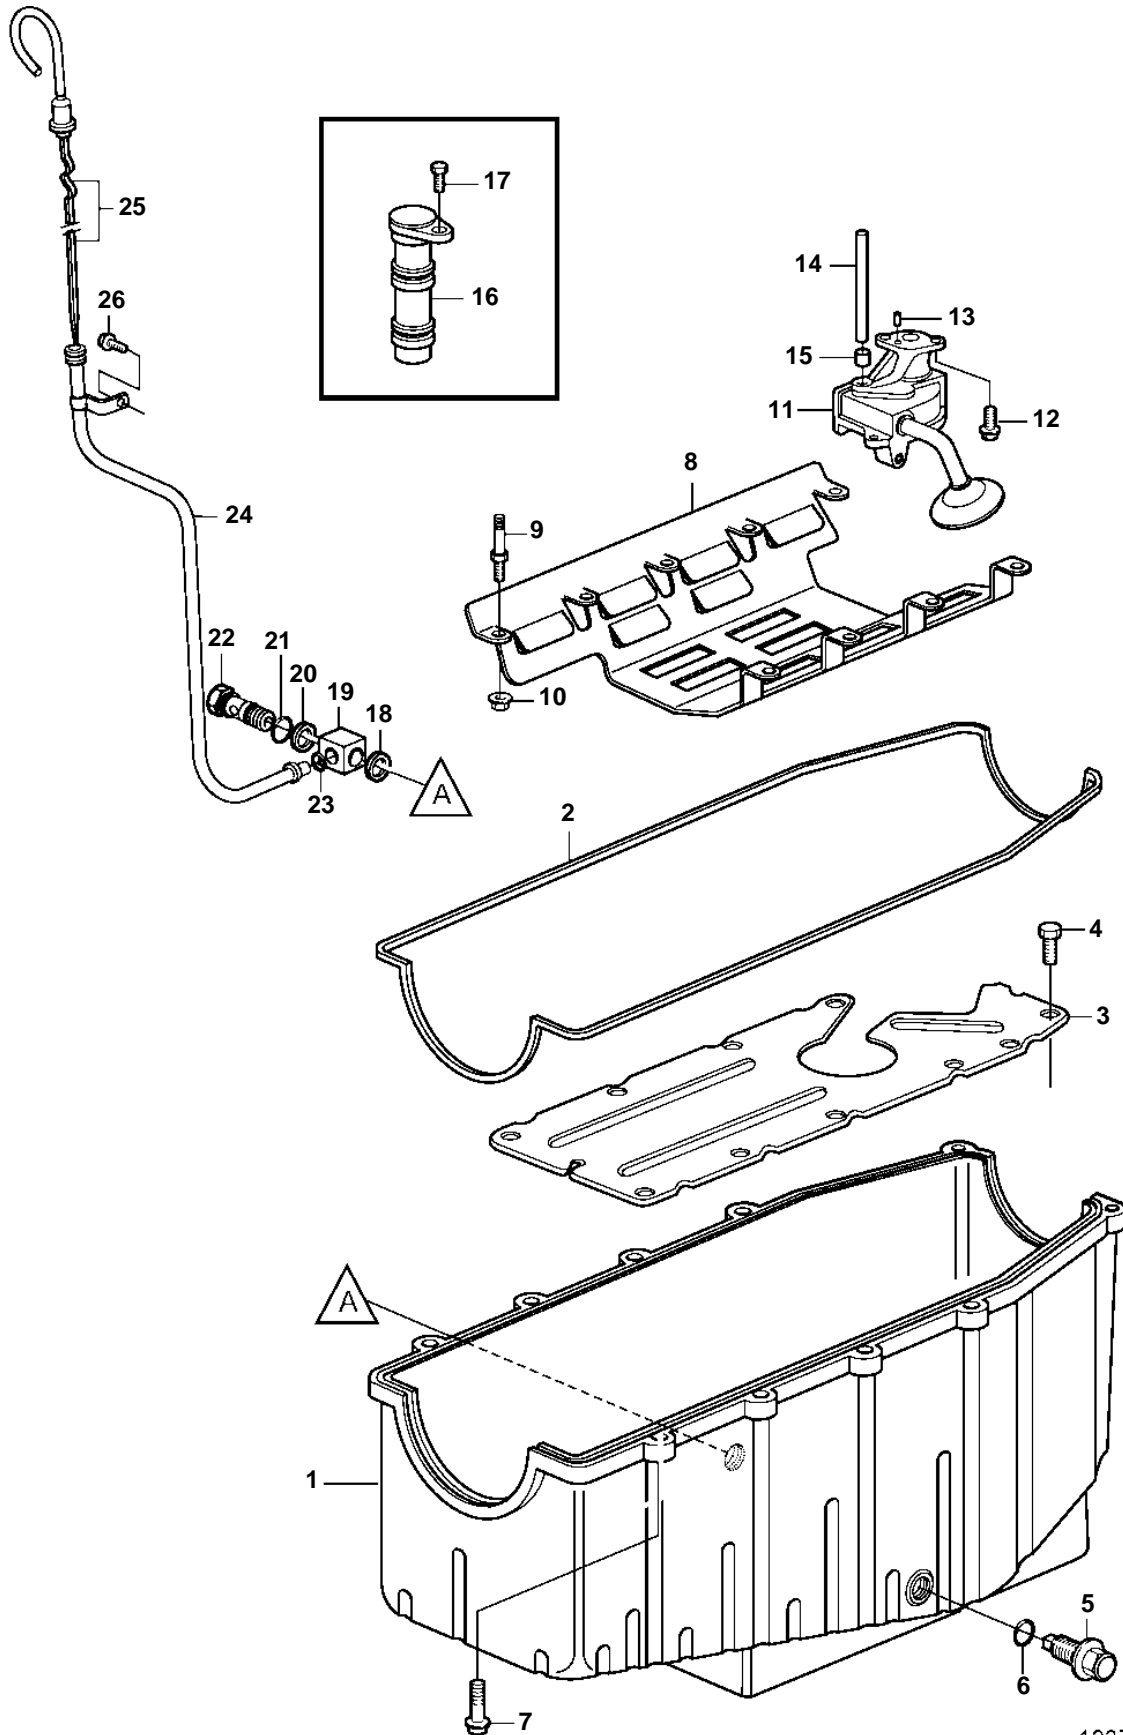

8.1Gi-A, 8.1Gi-B, 8.1Gi-BF, 8.1GSi-A, 8.1GXi-A, 8.1GXi-AF, DPX375-A, DPX375-B, DPX375-BF, DPX420-A, DPX420-B, DPX420-BF

8.1Gi-A, 8.1Gi-B, 8.1Gi-BF, 8.1GSi-A, 8.1GXi-A, 8.1GXi-AF, DPX375-A, DPX375-B, DPX375-BF, DPX420-A, DPX420-B, DPX420-BF

REF	PART NO.	QTY	DESCRIPTION
1	3861304	1	Oil pan
2	3861288	1	· Gasket
3		1	· Baffle
4		10	· Screw
5	3861380	1	· Plug
6	3861379	1	· · O-ring
7	3861255	12	Screw
8	3861275	1	Oil deflector
9	3861331	10	Stud
10	3861302	9	Nut
11	3861305	1	Oil pump
12	3861259	1	Screw
13	3855972	1	Pin
14	3855976	1	Shaft
15	3853199	1	Retainer
16	3861276	1	Drive
17	3861254	1	Screw
18	3851981	1	Sealing washer
19	3855722	1	Fitting
20	3852007	1	Washer
21	3853674	1	O-ring
22	3855721	1	Retainer
23	3852033	1	O-ring
24	3860963	1	Tube
25	3850473	1	Oil dipstick
26	967949	1	Screw