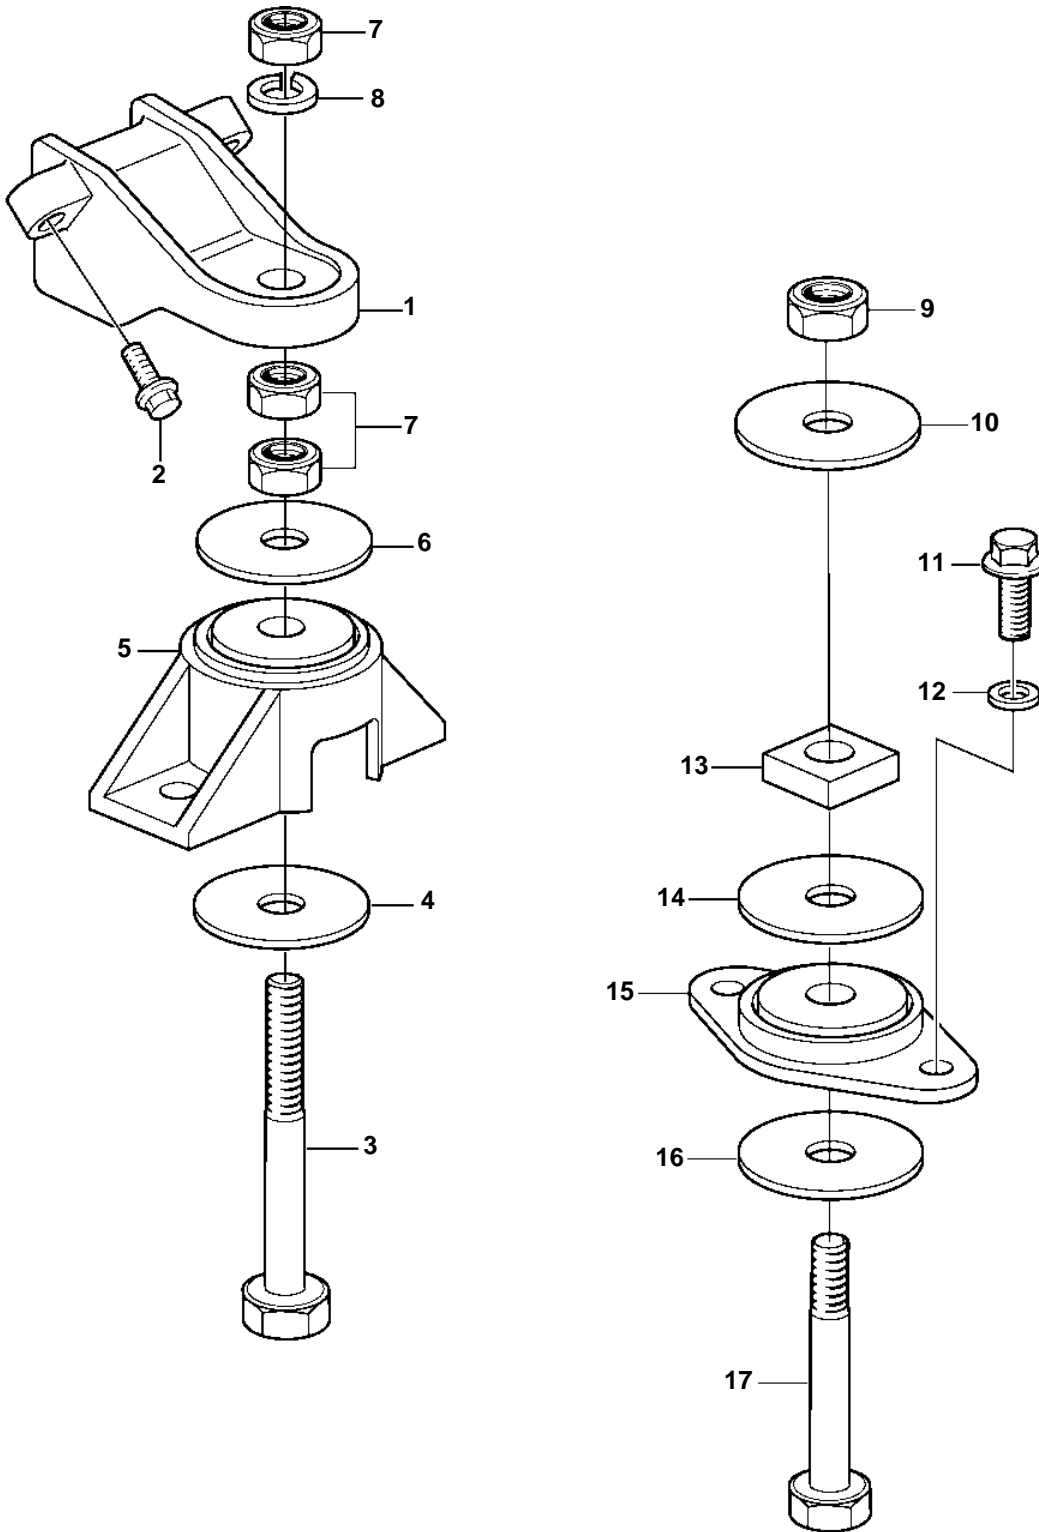

8.1Gi-A, 8.1Gi-B, 8.1Gi-BF, 8.1Gi-C, 8.1Gi-CF, 8.1Gi-D, 8.1Gi-DF, 8.1GSi-A, 8.1GXi-A, 8.1GXi-AF, 8.1GXi-B, 8.1GXi-BF, 8.1GXi-C, 8.1GXi-CF

**8.1Gi-A, 8.1Gi-B, 8.1Gi-BF, 8.1Gi-C, 8.1Gi-CF, 8.1Gi-D, 8.1Gi-DF, 8.1GSi-A, 8.1GXi-A, 8.1GXi-AF, 8.1GXi-B, 8.1GXi-BF, 8.1GXi-C, 8.1GXi-CF**

REF	PART NO.	QTY	DESCRIPTION
1	3857844	2	Bracket
2	946752	6	Flange screw
3	3852566	2	Screw
4	3852428	2	Washer
5	3853805	2	Rubber cushion
6	3852433	2	Washer
7	3852021	6	Nut
8	3852090	2	Lock washer
9	3862657	2	Nut
10	3852540	2	Washer
11	959968	4	Screw
12	3852155	4	Washer
13	3852539	2	Nut
14	3852622	2	Washer
15	3853806	2	Rubber cushion
16	3852542	2	Washer
17	3850930	2	Screw