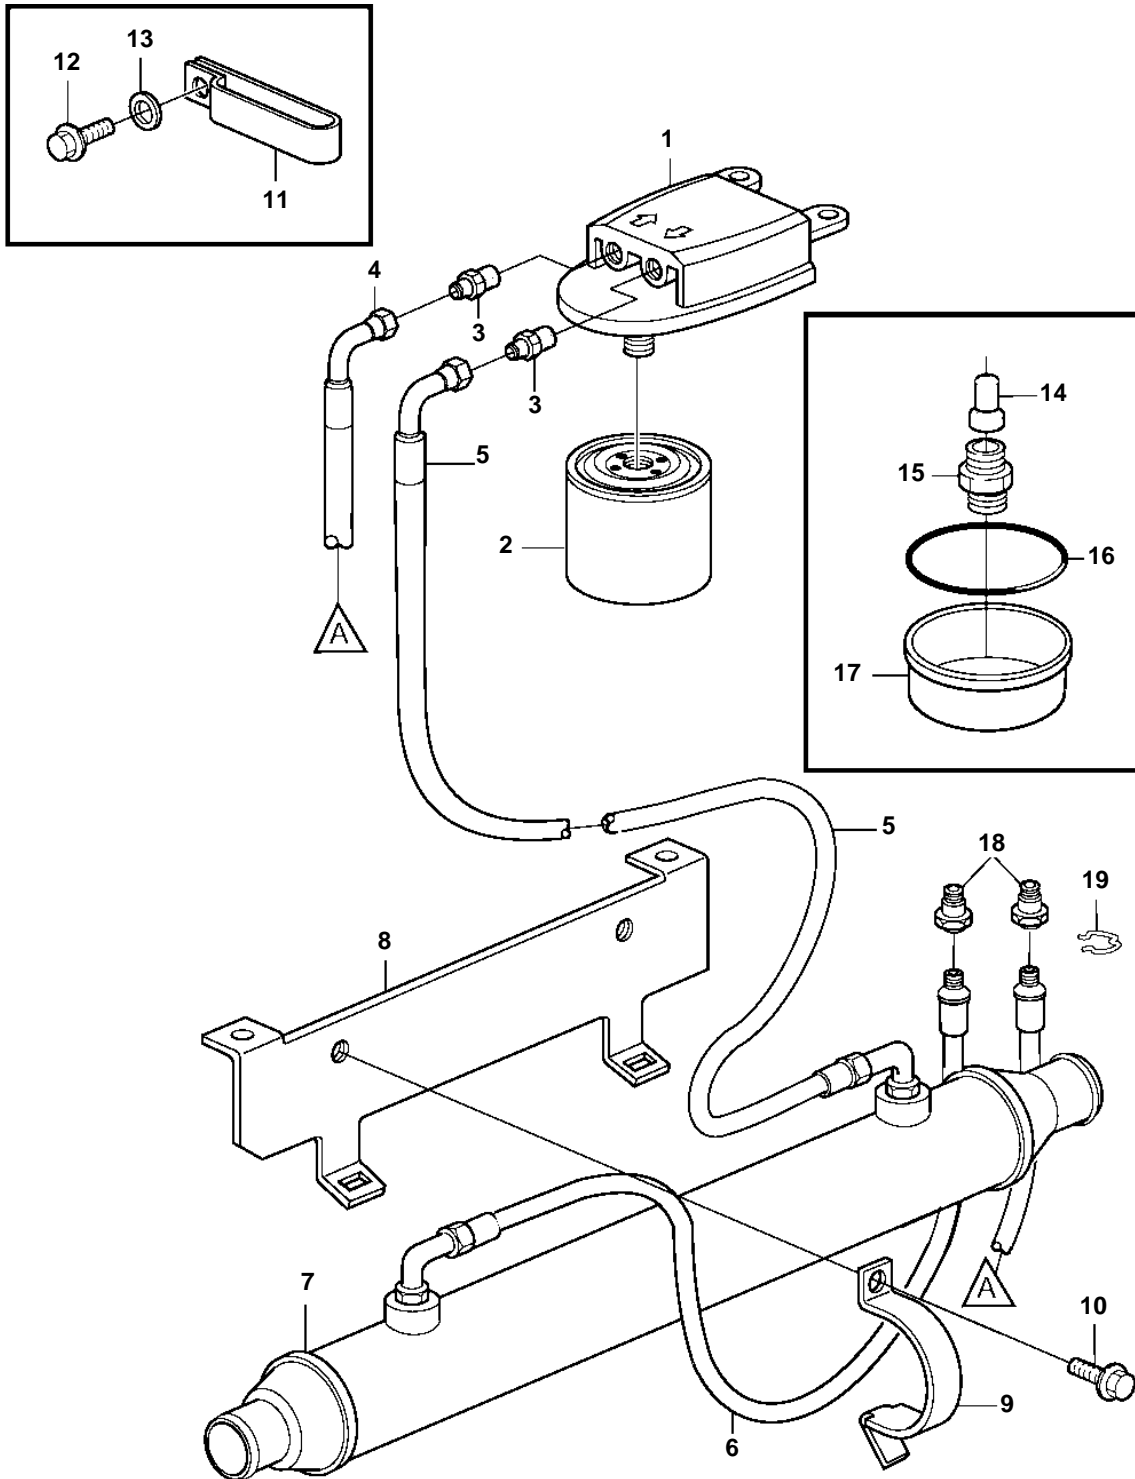

8.1Gi-C, 8.1Gi-CF, 8.1Gi-D, 8.1Gi-DF, 8.1GXi-B, 8.1GXi-BF, 8.1GXi-C, 8.1GXi-CF, DPX375-CF, DPX420-CF, 8.1GiI-C, 8.1Gi-D, 8.1GXii-B, 8.1GXi-C

8.1Gi-C, 8.1Gi-CF, 8.1Gi-D, 8.1Gi-DF, 8.1GXi-B, 8.1GXi-BF, 8.1GXi-C, 8.1GXi-CF, DPX375-CF, DPX420-CF, 8.1GiI-C, 8.1Gi-D, 8.1GXii-B, 8.1GXi-C

REF	PART NO.	QTY	DESCRIPTION	SEE SEC.	NOTES
1	3860450	1	Adapter		
2	835440	1	Oil filter		
			Bulletin P-21-7-1	P-21-7-1-EN	Oil Filters, GM gas engines
3	3860234	2	Fitting		
4	3862829	1	Oil line		
5	3862828	1	Oil line		
6	3863087	1	Oil line		
7	3862280	1	Oil cooler		
8	3860861	1	Bracket		
9	3853535	2	Clamp		
10	3853399	2	Screw		
11	3860075	1	Clamp		
12	946544	1	Flange screw		
13	941670	1	Washer		
14	857518	1	Valve		
15	3852097	1	Connector		
16	3852470	1	O-ring		
17	3860951	1	Housing		
18	3859083	2	Retainer		
19		2	• Clip		