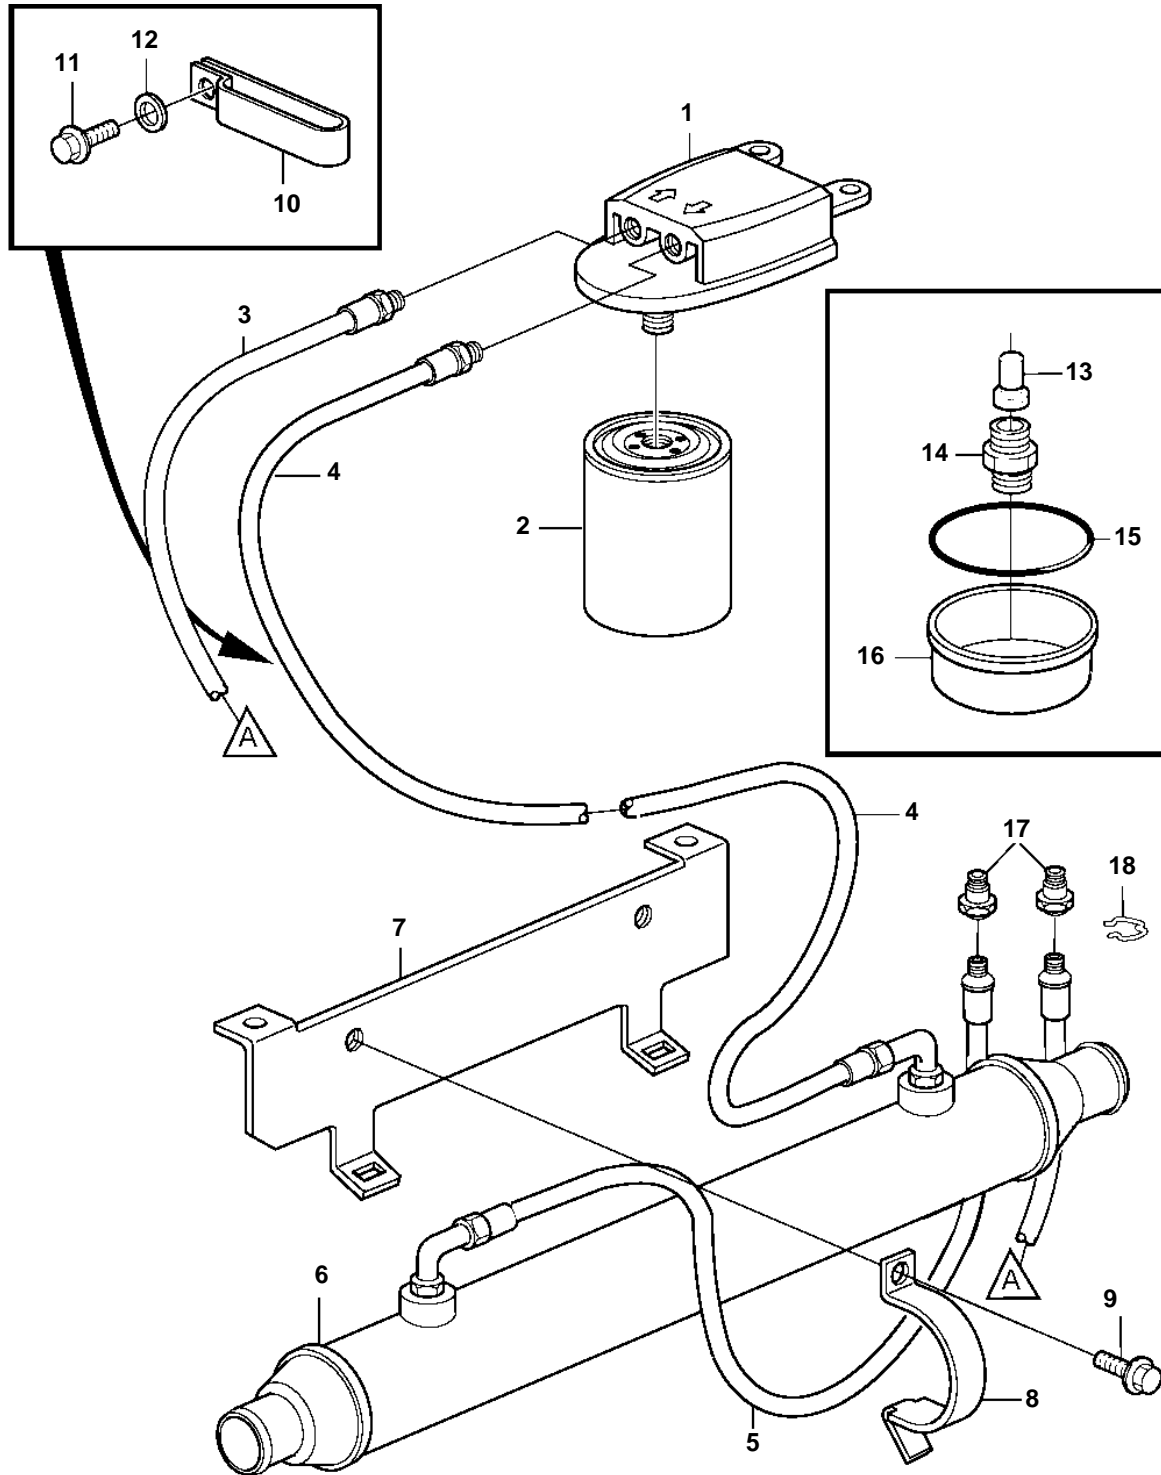

8.1Gi-A, 8.1Gi-B, 8.1Gi-BF, 8.1GSi-A, 8.1GXi-A, 8.1GX-AF, DPX375-A, DPX375-B, DPX375-BF, DPX420-A, DPX420-B, DPX420-BF, 8.1GiI-A, 8.1GiI-B, 8.1GSiI-A, 8.1GXiI-A

8.1Gi-A, 8.1Gi-B, 8.1Gi-BF, 8.1GSi-A, 8.1GXi-A, 8.1GX-AF, DPX375-A, DPX375-B, DPX375-BF, DPX420-A, DPX420-B, DPX420-BF, 8.1Gii-A, 8.1Gii-B, 8.1GSii-A, 8.1GXii-A

REF	PART NO.	QTY	DESCRIPTION	SEE SEC.	NOTES
1	3860450	1	Adapter		
2	3850559	1	Oil filter		
			Bulletin P-21-7-1	P-21-7-1-EN	Oil Filters, GM gas engines
3	3860946	1	Oil line		
4	3860055	1	Oil line		
5	3860947	1	Oil line		
6	3860247	1	Oil cooler		
7	3860861	1	Bracket		
8	3853535	2	Clamp		
9	3853399	2	Screw		
10	3852837	1	Clamp		
11	946544	1	Flange screw		
12	941670	1	Washer		
13	857518	1	Valve		
14	3852097	1	Connector		
15	3852470	1	O-ring		
16	3860951	1	Housing		
17	3861235	2	Hose connection		
18		2	· Clip