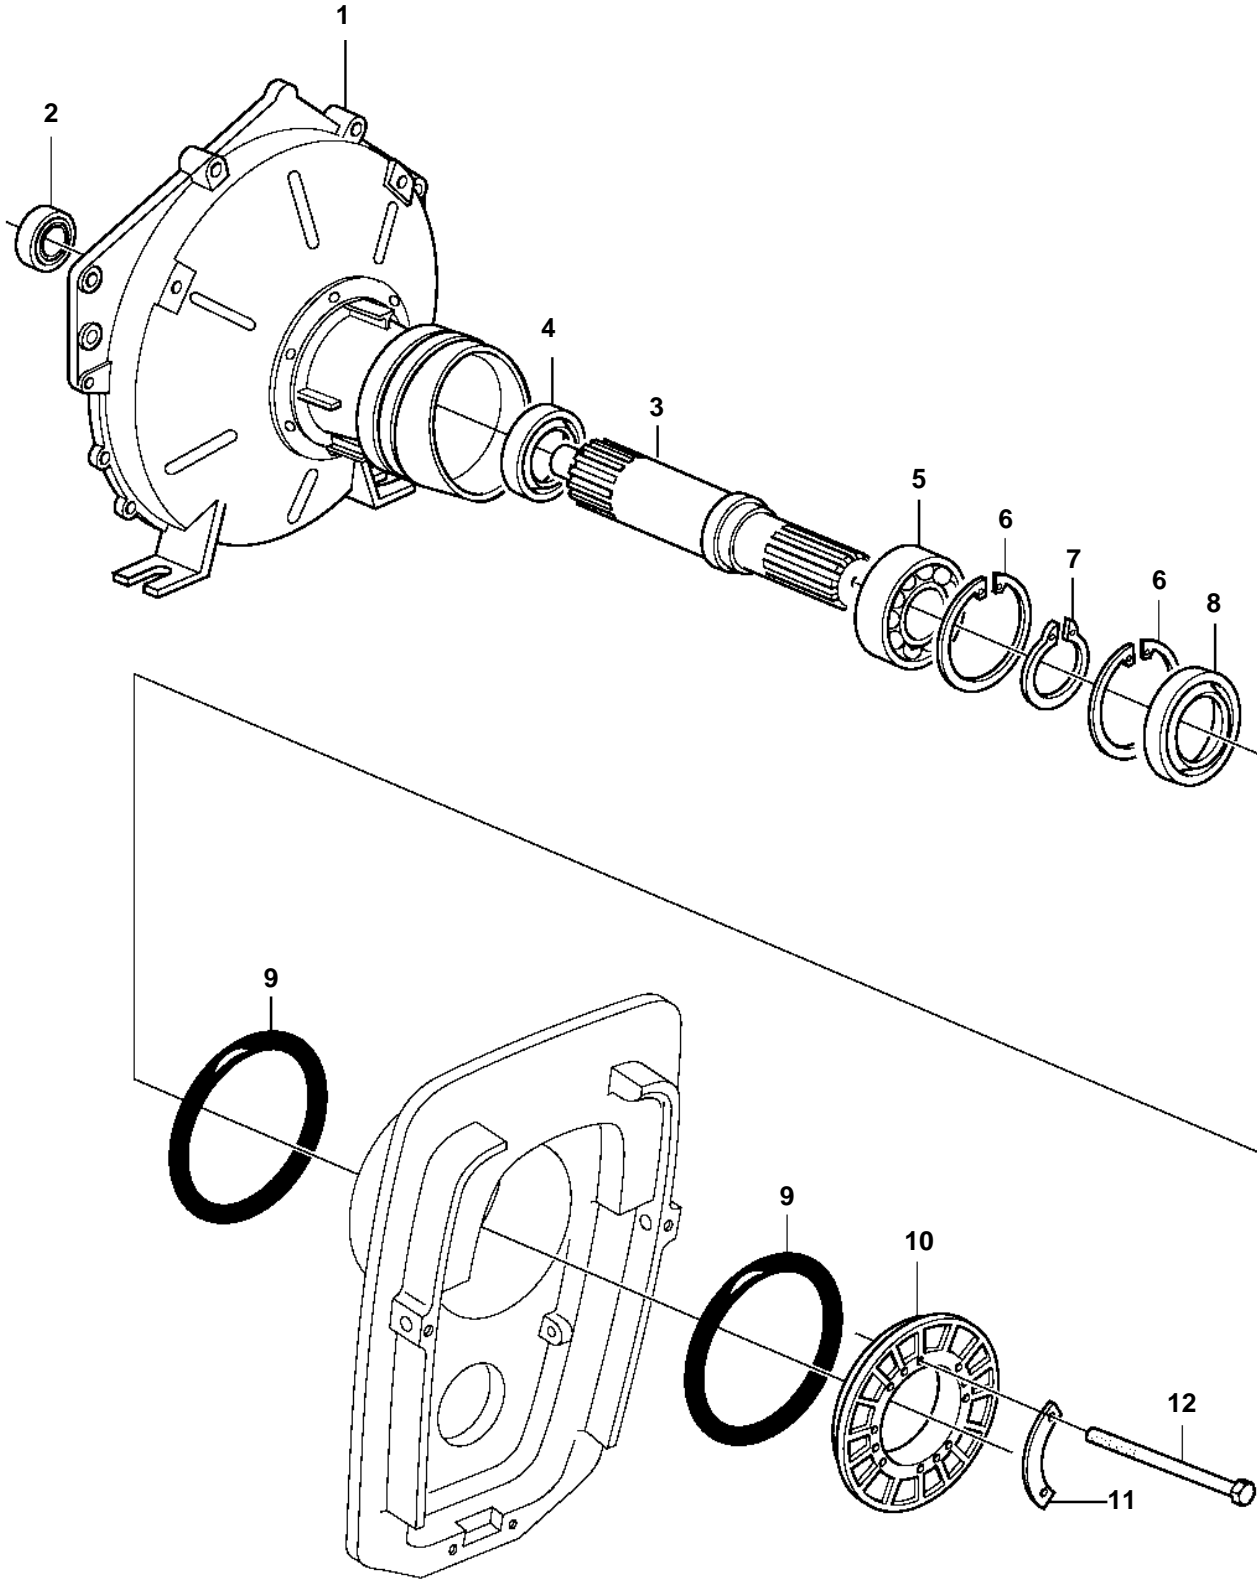

DPX375-A, DPX375-B, DPX375-BF, DPX375-CF, DPX420-A, DPX420-B, DPX420-BF, DPX420-CF

DPX375-A, DPX375-B, DPX375-BF, DPX375-CF, DPX420-A, DPX420-B, DPX420-BF, DPX420-CF

REF	PART NO.	QTY	DESCRIPTION	NOTES
1	3856699	1	Flywheel housing	
2	3858846	1	Bearing	All Gi, DPX375, later GXi, DPX420
	3860697	1	Bushing	All GSi, early GXi, DPX420
3	873013	1	Primary shaft	
4	958859	1	Sealing ring	
5	3851019	1	Ball bearing	
6	914533	2	Snap ring	
7	914462	1	Lock ring	
8	958860	1	Sealing ring	
9	804190	2	Rubber ring	
10	873048	1	Clamping ring	
11	806624	3	Striker plate	
12	191844	6	Screw	