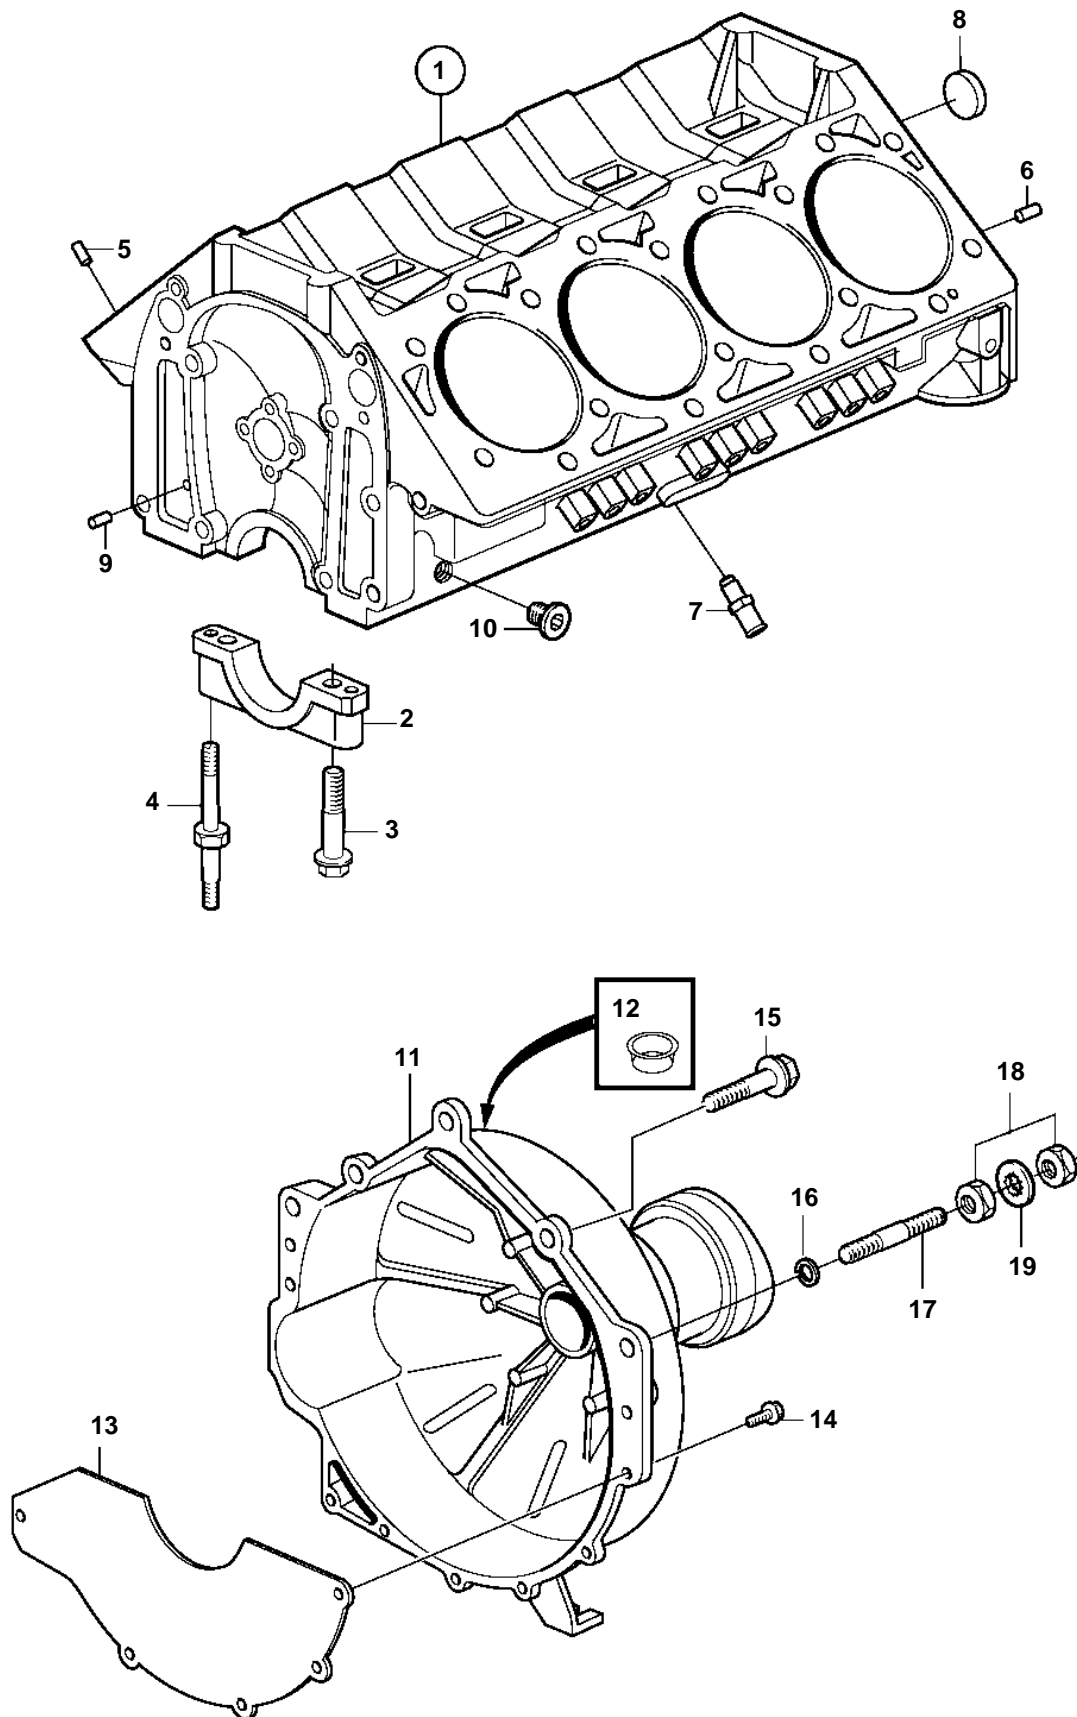

DPX375-B, DPX420-B

DPX375-B, DPX420-B

REF	PART NO.	QTY	DESCRIPTION
1		1	Cylinder block
2		5	Bearing cap
3	3861256	10	Screw
4	3861331	10	Stud
5	3861306	4	Locating pin
6	3856001	2	Pin
7	3861918	2	Nipple
8	3853348	1	Core plug
9	3855972	2	Pin
10	3861289	1	Core plug
11	3856699	1	Flywheel housing
12	944738	1	Plastic plug
13	854939	1	Cover plate
14	969476	5	Screw
15		4	Flange screw
16	3852046	2	Lock washer
17	3857937	2	Stud
18	971071	4	Nut
19	940147	4	Washer