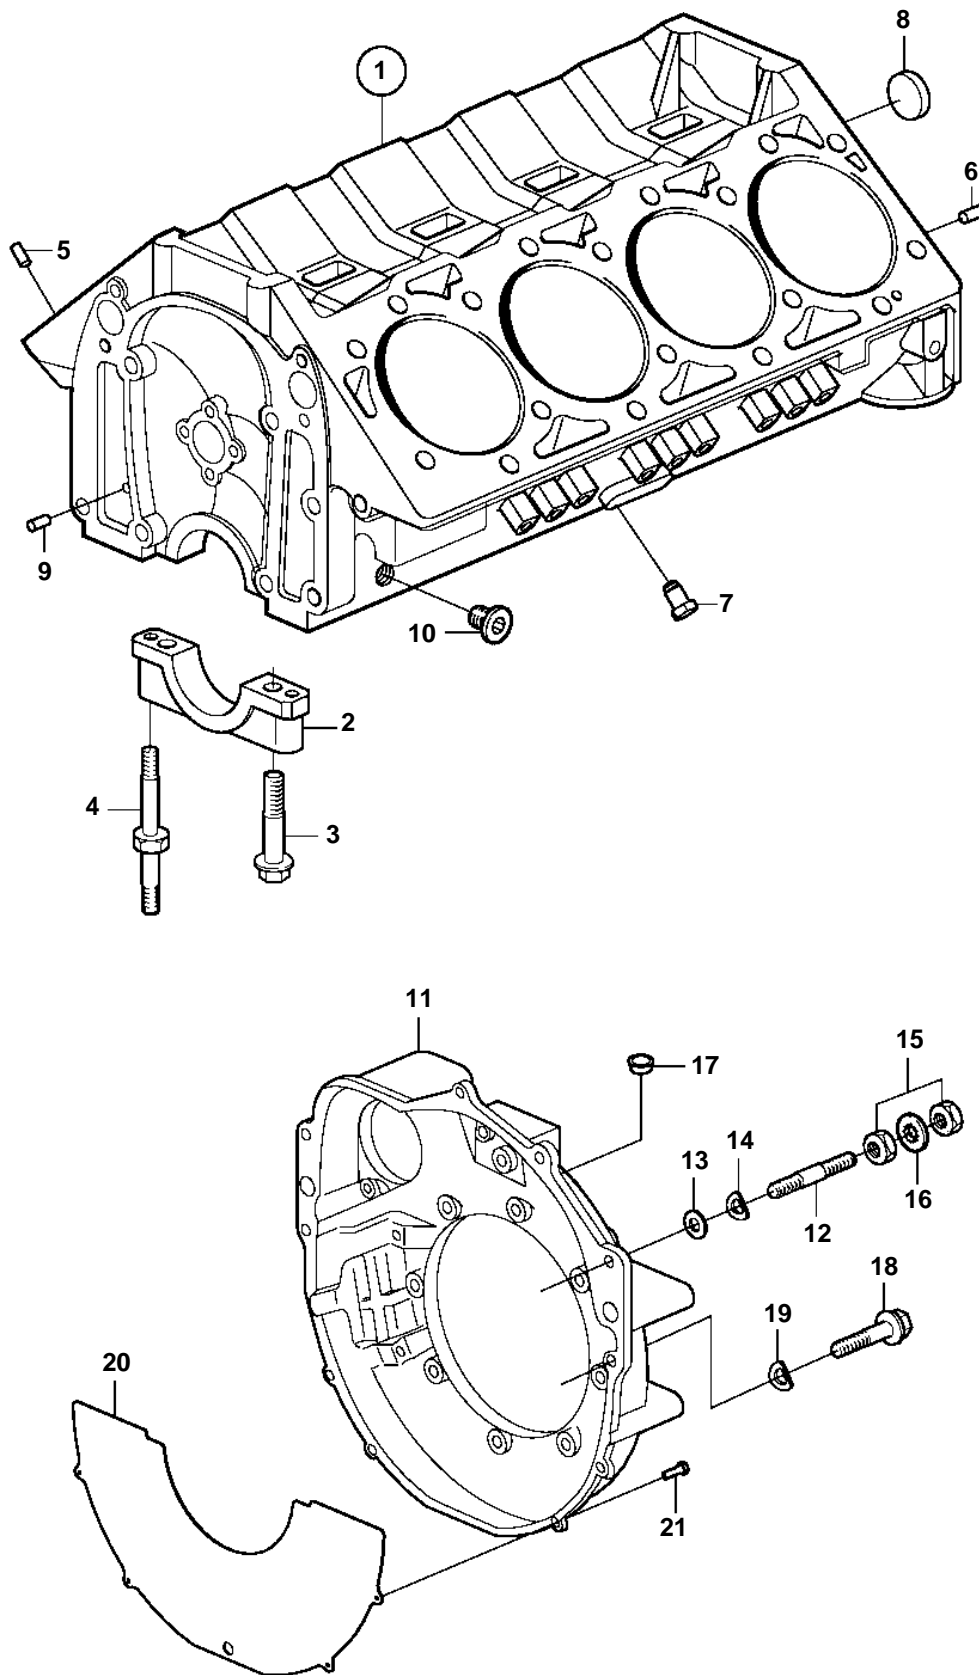

8.1GiI-C, 8.1GiI-D, 8.1GXii-B, 8.1GXii-C

22833

8.1GiI-C, 8.1GiI-D, 8.1GXii-B, 8.1GXii-C

REF	PART NO.	QTY	DESCRIPTION	NOTES
1		1	Cylinder block	
2		5	Bearing cap	
3	3861256	10	Screw	
4	3861331	10	Stud	
5	3861306	4	Locating pin	
6	3856001	2	Pin	
7	3861669	2	Plug	
8	3853348	1	Core plug	
9	3855972	2	Pin	
10	3861289	1	Core plug	
11	841056	1	Flywheel housing	
12	982676	2	Stud	
13	980933	2	Washer	
14	982475	2	Spring washer	
15	971074	4	Nut	
16	940147	4	Washer	
17	943589	1	Plug	
18	946752	1	Flange screw	L=35mm
	965223	2	Flange screw	L=75mm
19	941908	3	Spring washer	
20	857259	1	Cover plate	
21	969476	7	Screw	