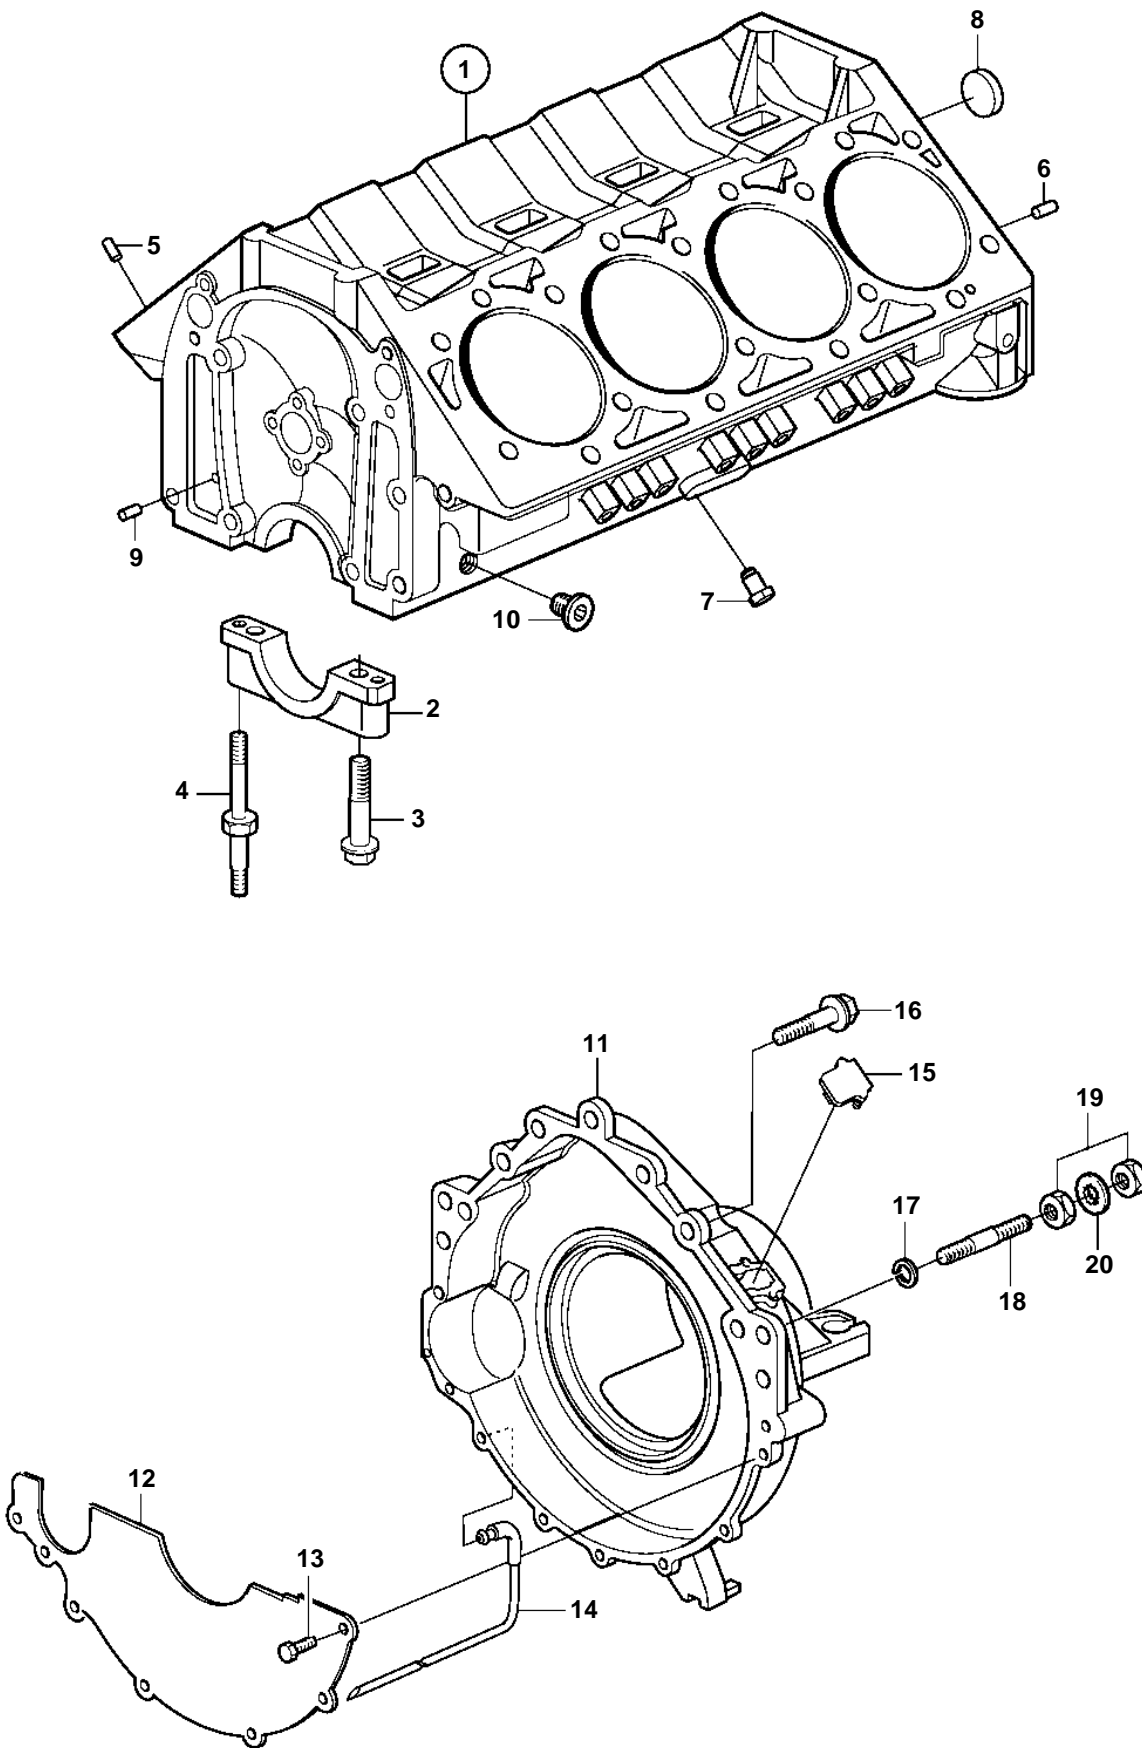

8.1Gi-A, 8.1Gi-BF, 8.1GSi-A, 8.1GXi-AF

8.1Gi-A, 8.1Gi-BF, 8.1GSi-A, 8.1GXi-AF

REF	PART NO.	QTY	DESCRIPTION	NOTES
1		1	Cylinder block	
2		5	· Bearing cap	
3	3861256	10	Screw	
4	3861331	10	Stud	
5	3861306	4	Locating pin	
6	3856001	2	Pin	
7	3861669	2	Plug	
8	3853348	1	Core plug	
9	3855972	2	Pin	
10	3861289	1	Core plug	
11	3852831	1	Flywheel housing	
12	3854604	1	Cover	
13	3852421	7	Screw	
14	3852832	1	Hose	
15	3854764	1	Cover	
16	946329	1	Flange screw	L=25mm
	946752	1	Flange screw	L=35mm
	965222	2	Screw	L=65mm
17	3852046	2	Lock washer	
18	3857937	2	Stud	
19	971071	4	Nut	
20	940147	4	Washer	