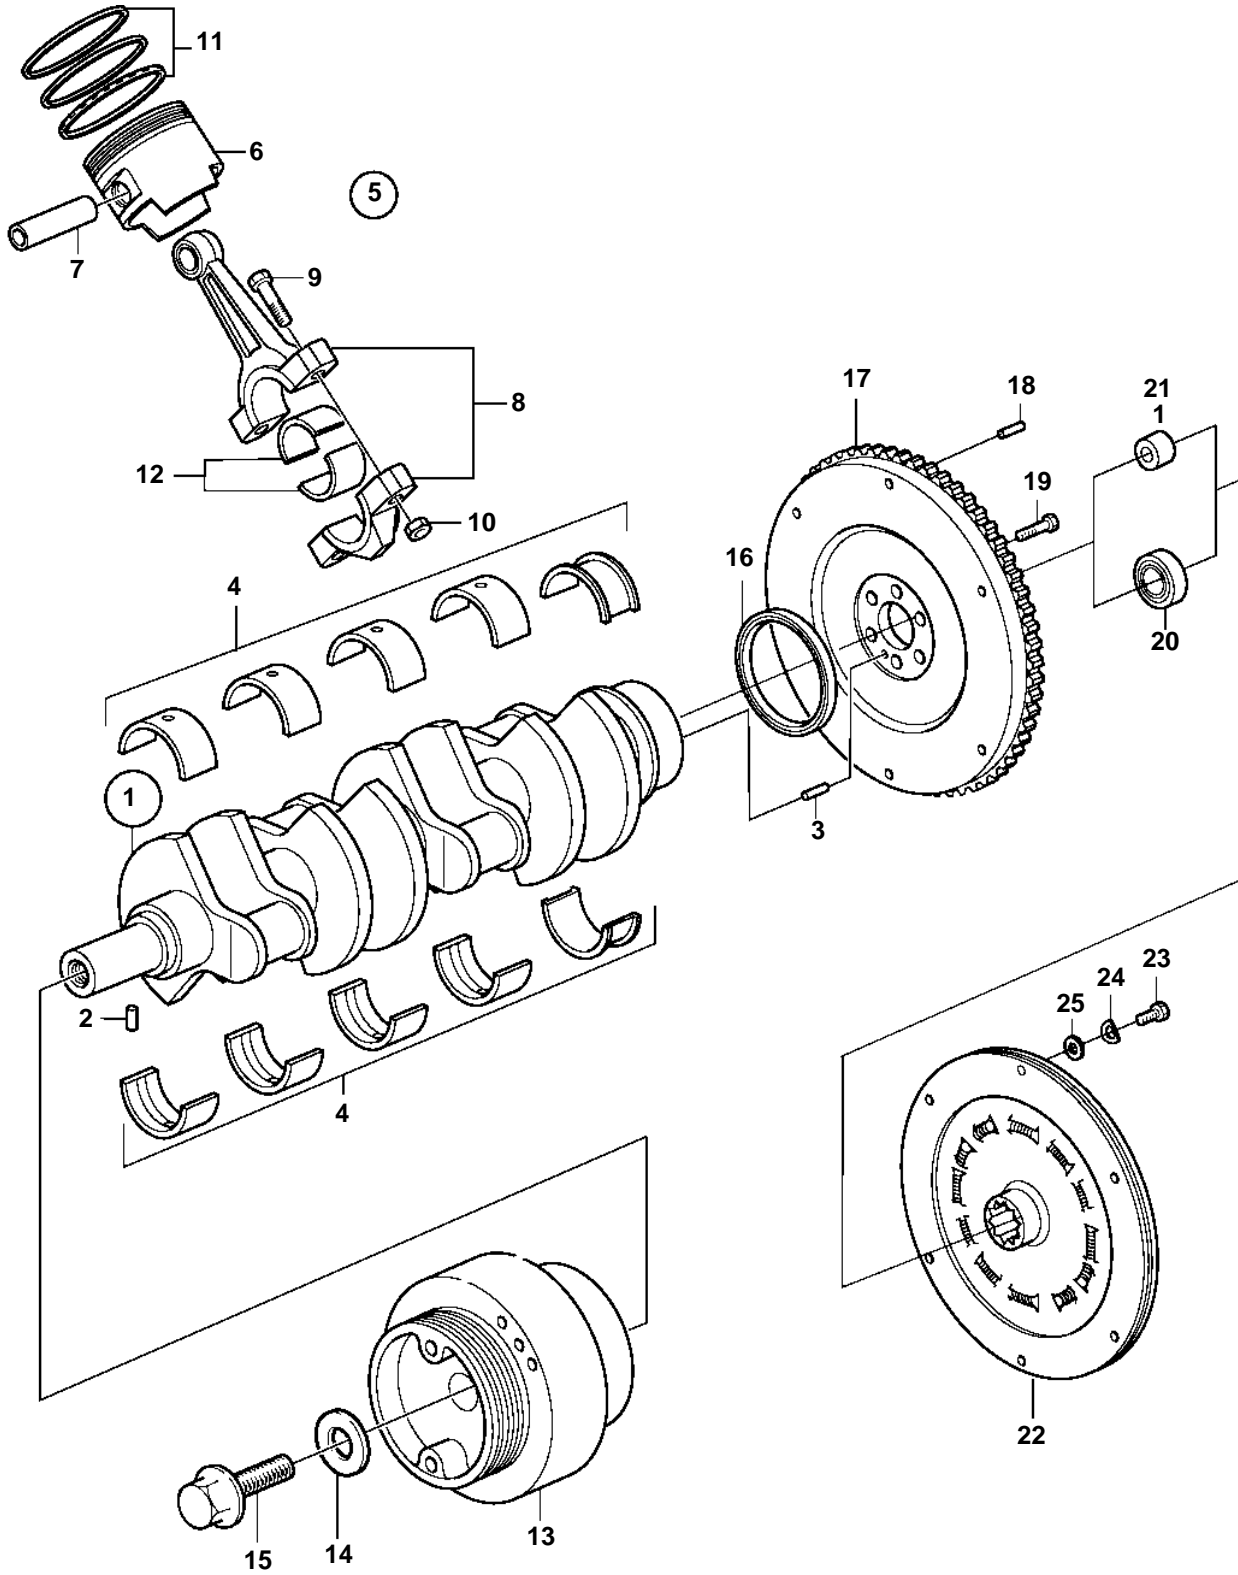

DPX420-A, DPX420-B, DPX420-BF, DPX420-CF

DPX420-A, DPX420-B, DPX420-BF, DPX420-CF

REF	PART NO.	QTY	DESCRIPTION	NOTES
1	3861270	1	Crankshaft	
2	3861307	1	· Locating pin	
3	3861303	1	· Pin	
4	3861236	1	Main bearing kit	
5	3861309	4	Piston	STD, STARBOARD
	3861310	4	Piston	STD, PORT
	3861394	X	Piston	O.S=0.030", S.B
	3861395	X	Piston	O.S=0.030", P
6		8	· Piston	
7		8	· Pin	
8		8	· Connecting rod	
9		16	· Screw	
10	3859077	16	· Nut	
11	3861311	8	· Piston ring kit	STD
	3861312	X	· Piston ring kit	O.S=0.030"
12	3861233	8	Big end bearing kit	
13	3861249	1	Absorber	
14	3861340	1	Washer	
15	3861264	1	Screw	
16	3861318	1	Seal	
17	3861277	1	Flywheel	
18	3861303	2	· Pin	
19	3861263	6	Screw	
20	3858846	1	Bearing	LATER PROD
21	3860697	1	Bushing	EARLIER PROD
22	3860981	1	Vibration damper	
23	970947	6	Screw	
24	941908	6	Spring washer	
25	976945	6	Washer	