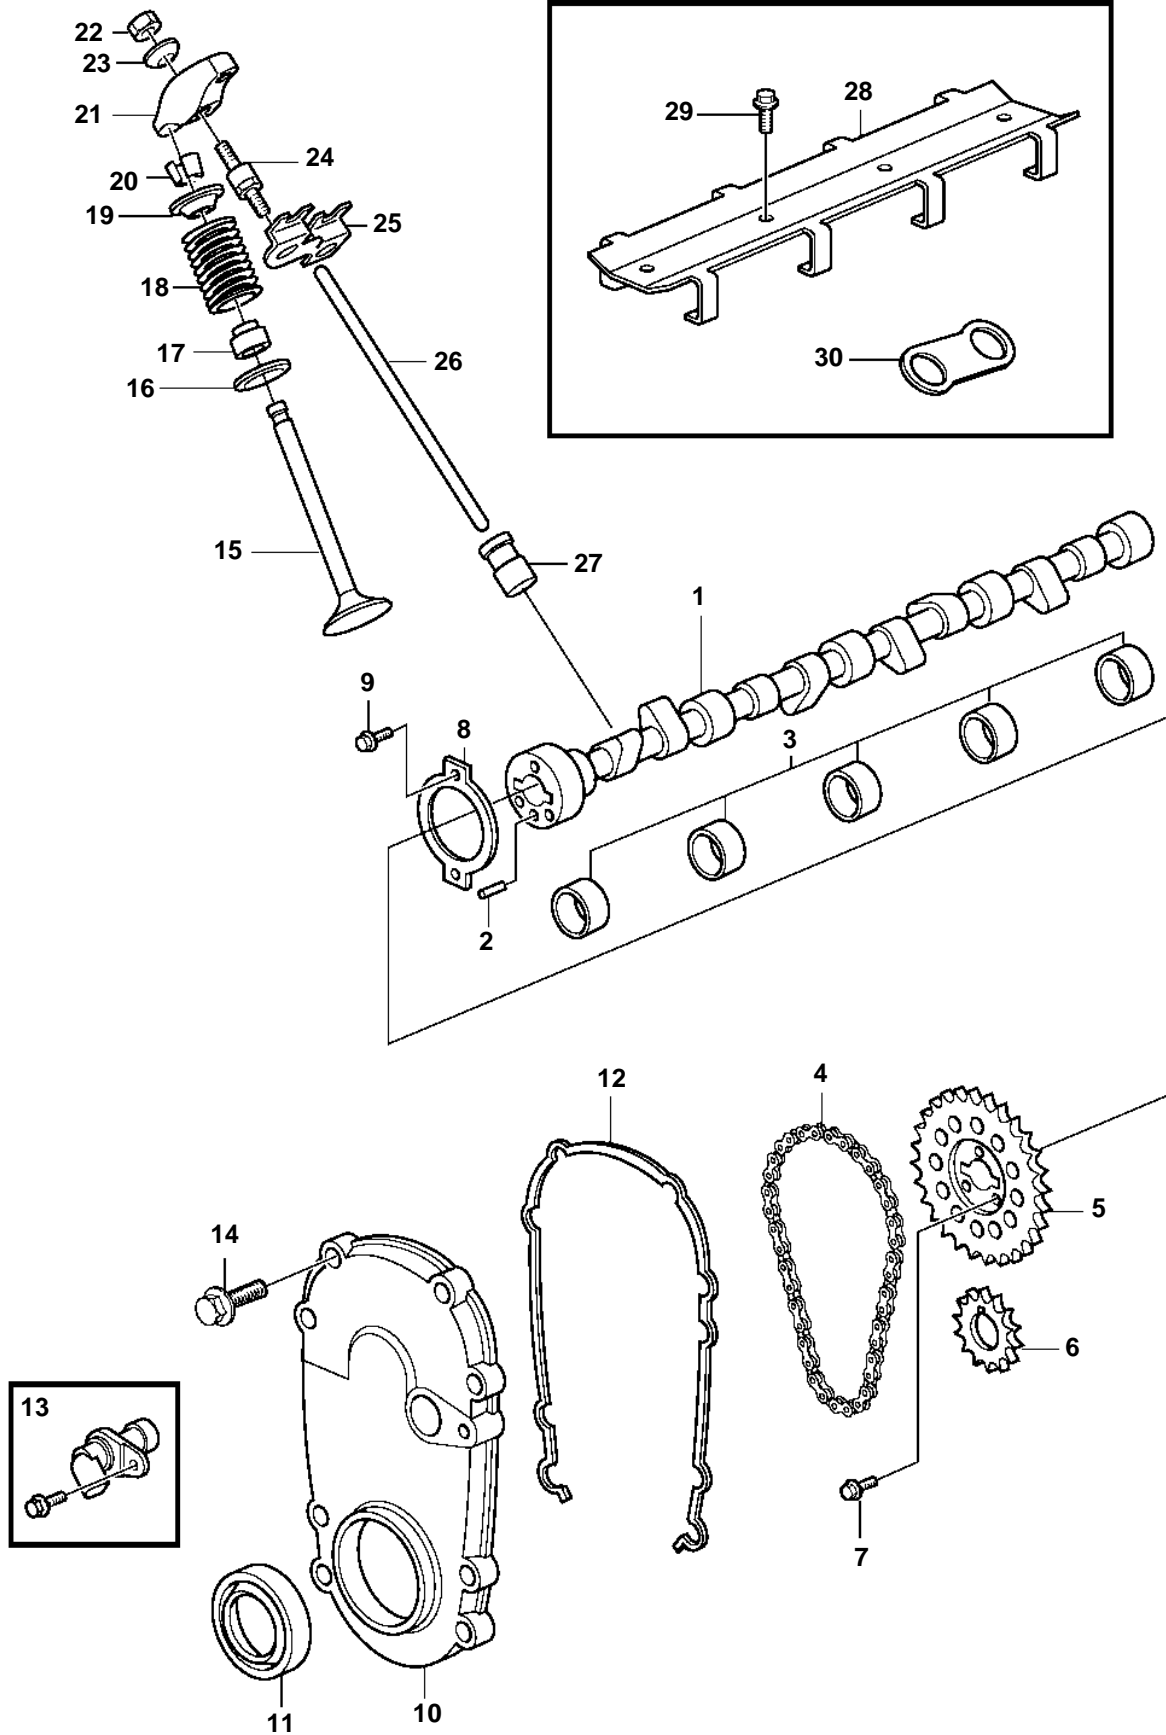

8.1Gi-B, 8.1Gi-BF, 8.1Gi-C, 8.1Gi-CF, 8.1Gi-D, 8.1Gi-DF, DPX375-B, DPX375-BF, DPX375-CF, 8.1GiI-B, 8.1GiI-C, 8.1GiI-D

8.1Gi-B, 8.1Gi-BF, 8.1Gi-C, 8.1Gi-CF, 8.1Gi-D, 8.1Gi-DF, DPX375-B, DPX375-BF, DPX375-CF, 8.1GiI-B, 8.1GiI-C, 8.1GiI-D

REF	PART NO.	QTY	DESCRIPTION	NOTES
1	3861265	1	Camshaft	
2	3855972	1	· Pin	
3	3856881	1	Camshaft bearing kit	
4	3861332	1	Chain	
5		1	Sprocket	
6	3861329	1	Sprocket	
7	3861248	3	Screw	
8	3855998	1	Retainer	
9	3861244	2	Screw	
10	3861269	1	Timing gear cover	
11	3861319	1	· Seal	
12	3861281	1	· Gasket	
13		1	Sensorcamshaft position	
14	3861247	6	Screw	
15	3861336	8	Exhaust valve	STD
	3861337	X	Exhaust valve	O.S=0.015"
	3861338	X	Exhaust valve	O.S=0.030"
	3861339	8	Inlet valve	STD
	3861237	X	Inlet valve	O.S=0.015"
	3861257	X	Inlet valve	O.S=0.030"
16	3855988	16	Rotator	
17	3861317	16	Valve stem seal	
18	3861335	16	Valve spring	
19	3855977	16	Cap	
20	3853351	32	Valve collet	
21	3861316	16	Rocker arm	
22	3853649	16	Nut	
23	3861232	16	Ball	
24	3861330	16	Stud	
25	3861294	8	Guide	
26	3861314	8	Push rod	INTAKE
	3861315	8	Push rod	EXHAUST
27	3855987	16	Tappet	
28	3855999	1	Retainer	
29	3861248	4	Screw	
30	3856000	8	Guide	